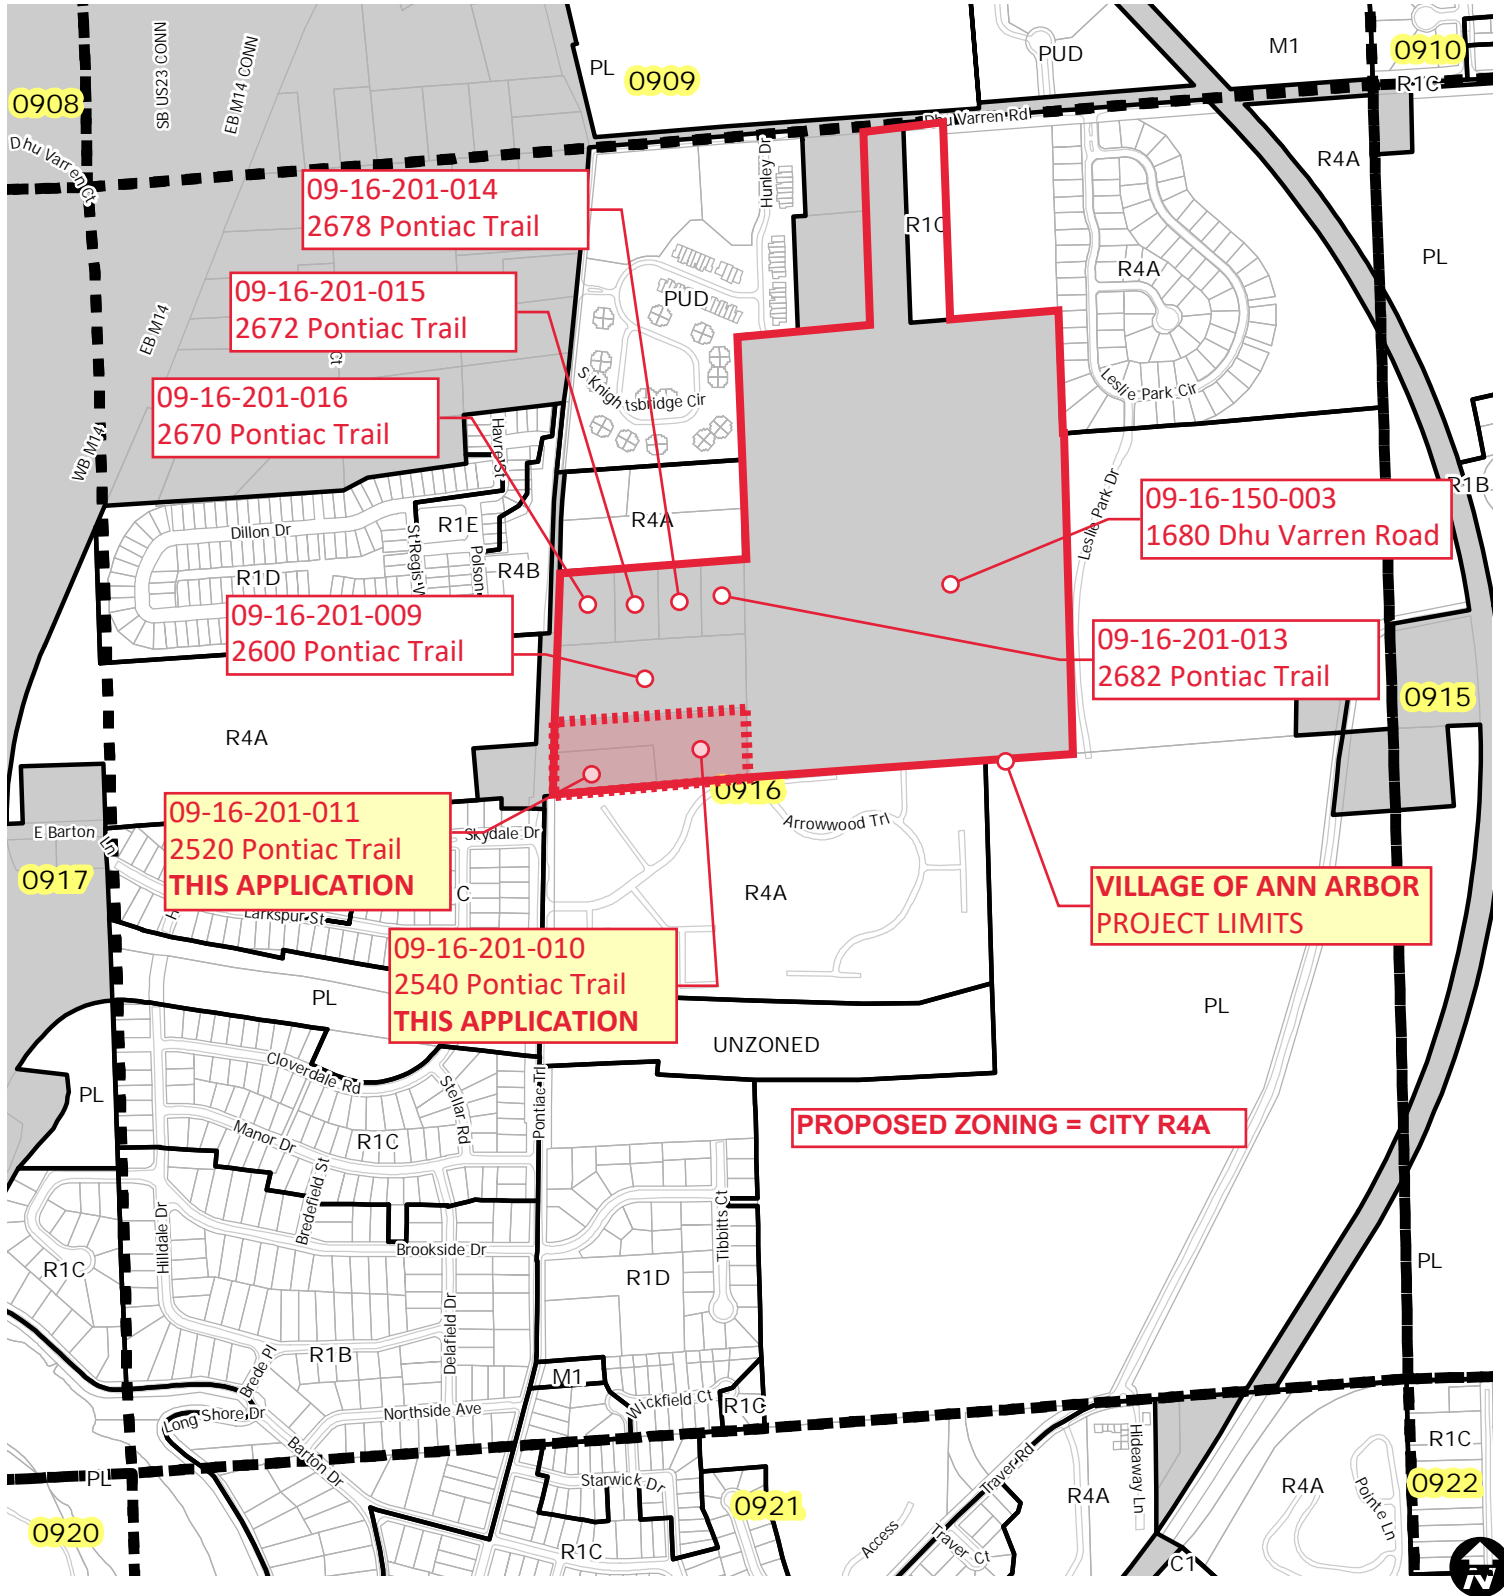

# Ann Arbor City Zoning Map

## SECTION 0916

- Township Zoning
- Section Boundary

Map date 7/2/2019  
 Any aerial imagery is circa 2018 unless otherwise noted  
 Terms of use: [www.a2gov.org/terms](http://www.a2gov.org/terms)