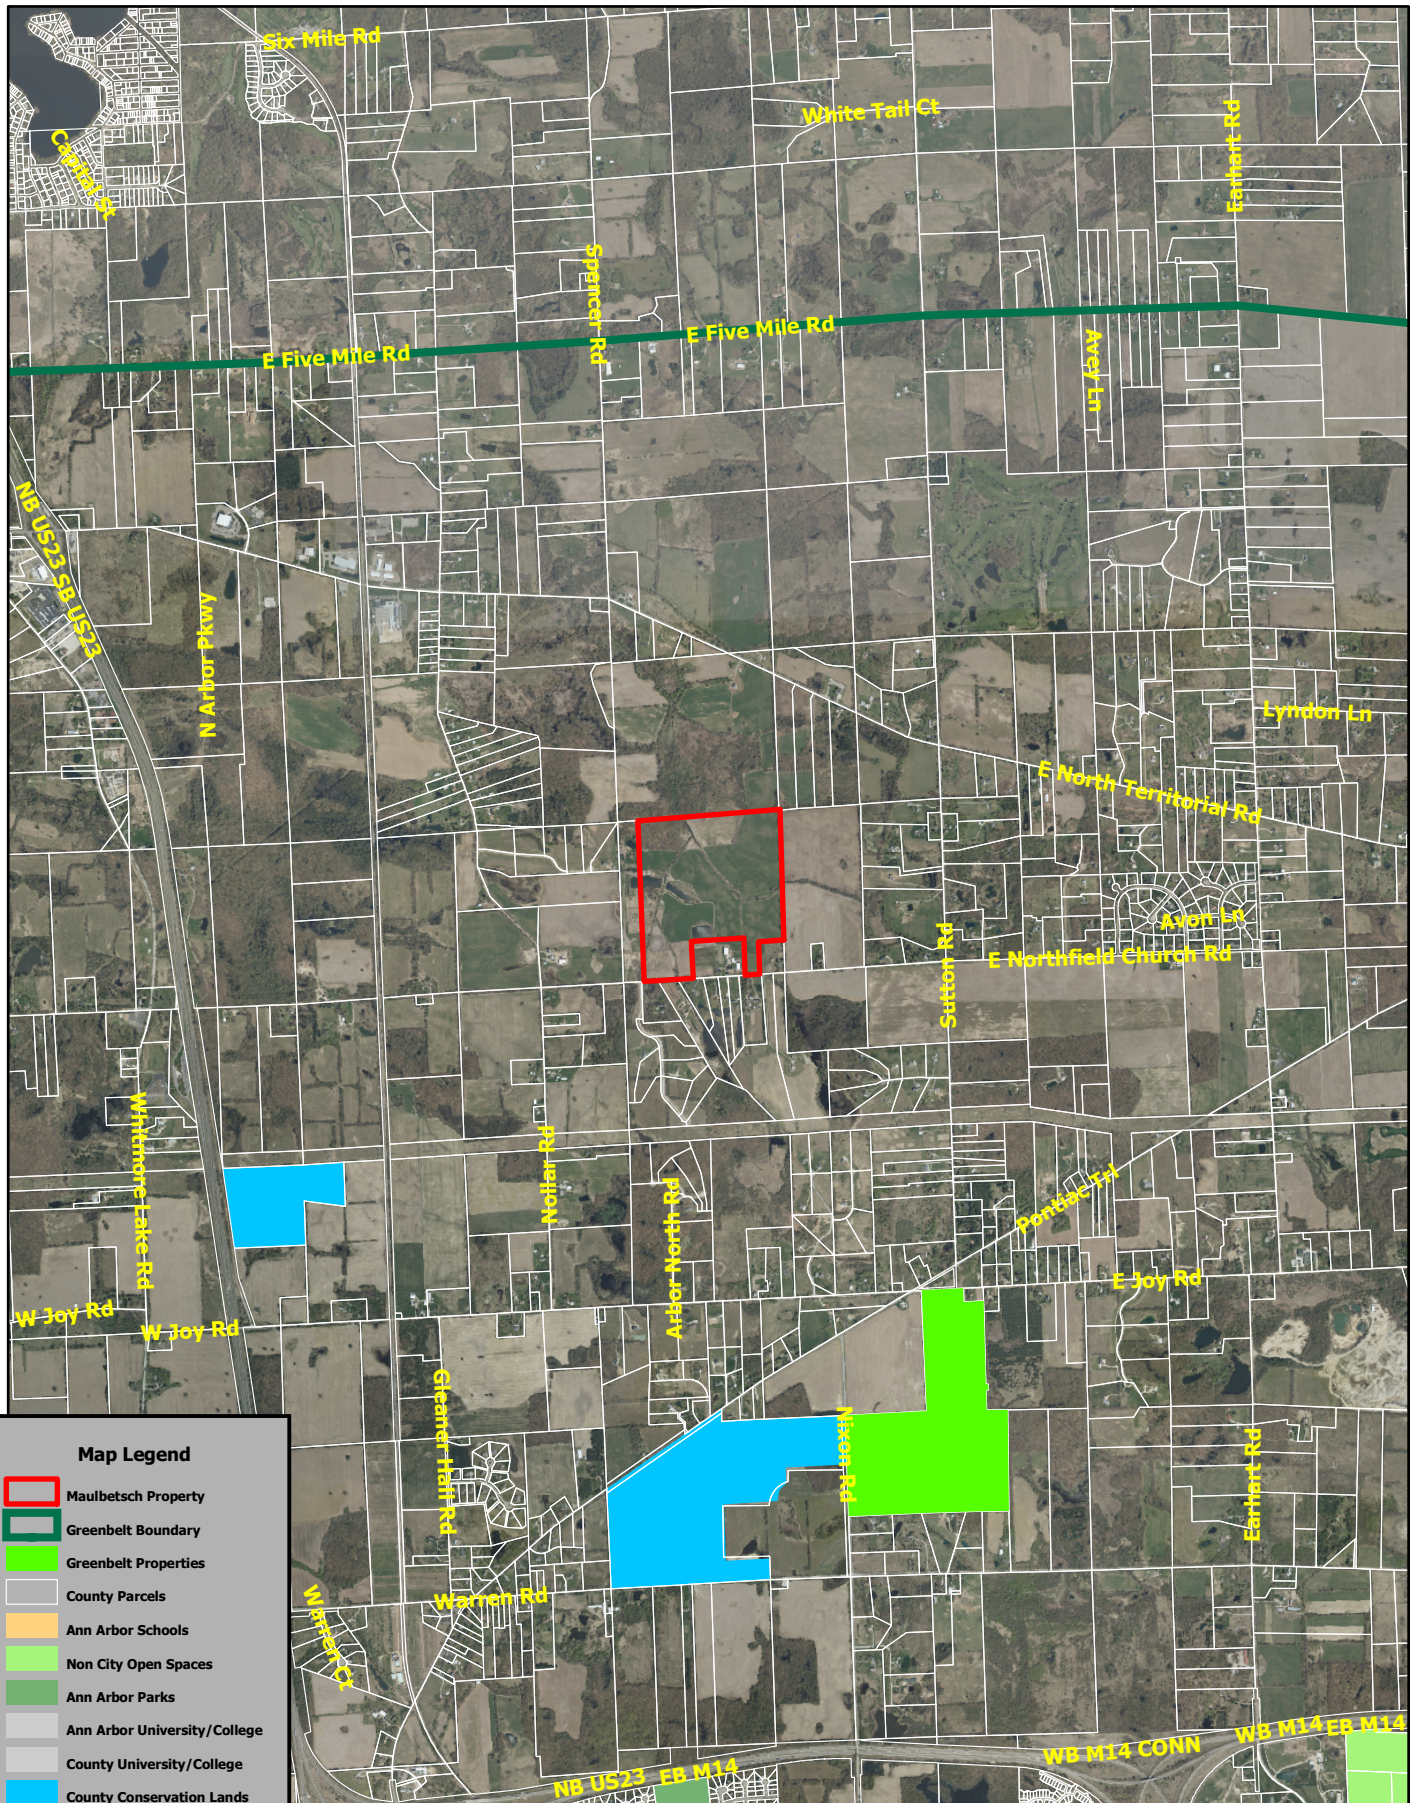

Owner: Lee Maulbetsch

Map Legend

- Maulbetsch Property
- Greenbelt Boundary
- Greenbelt Properties
- County Parcels
- Ann Arbor Schools
- Non City Open Spaces
- Ann Arbor Parks
- Ann Arbor University/College
- County University/College
- County Conservation Lands
- County Parks/Preserves