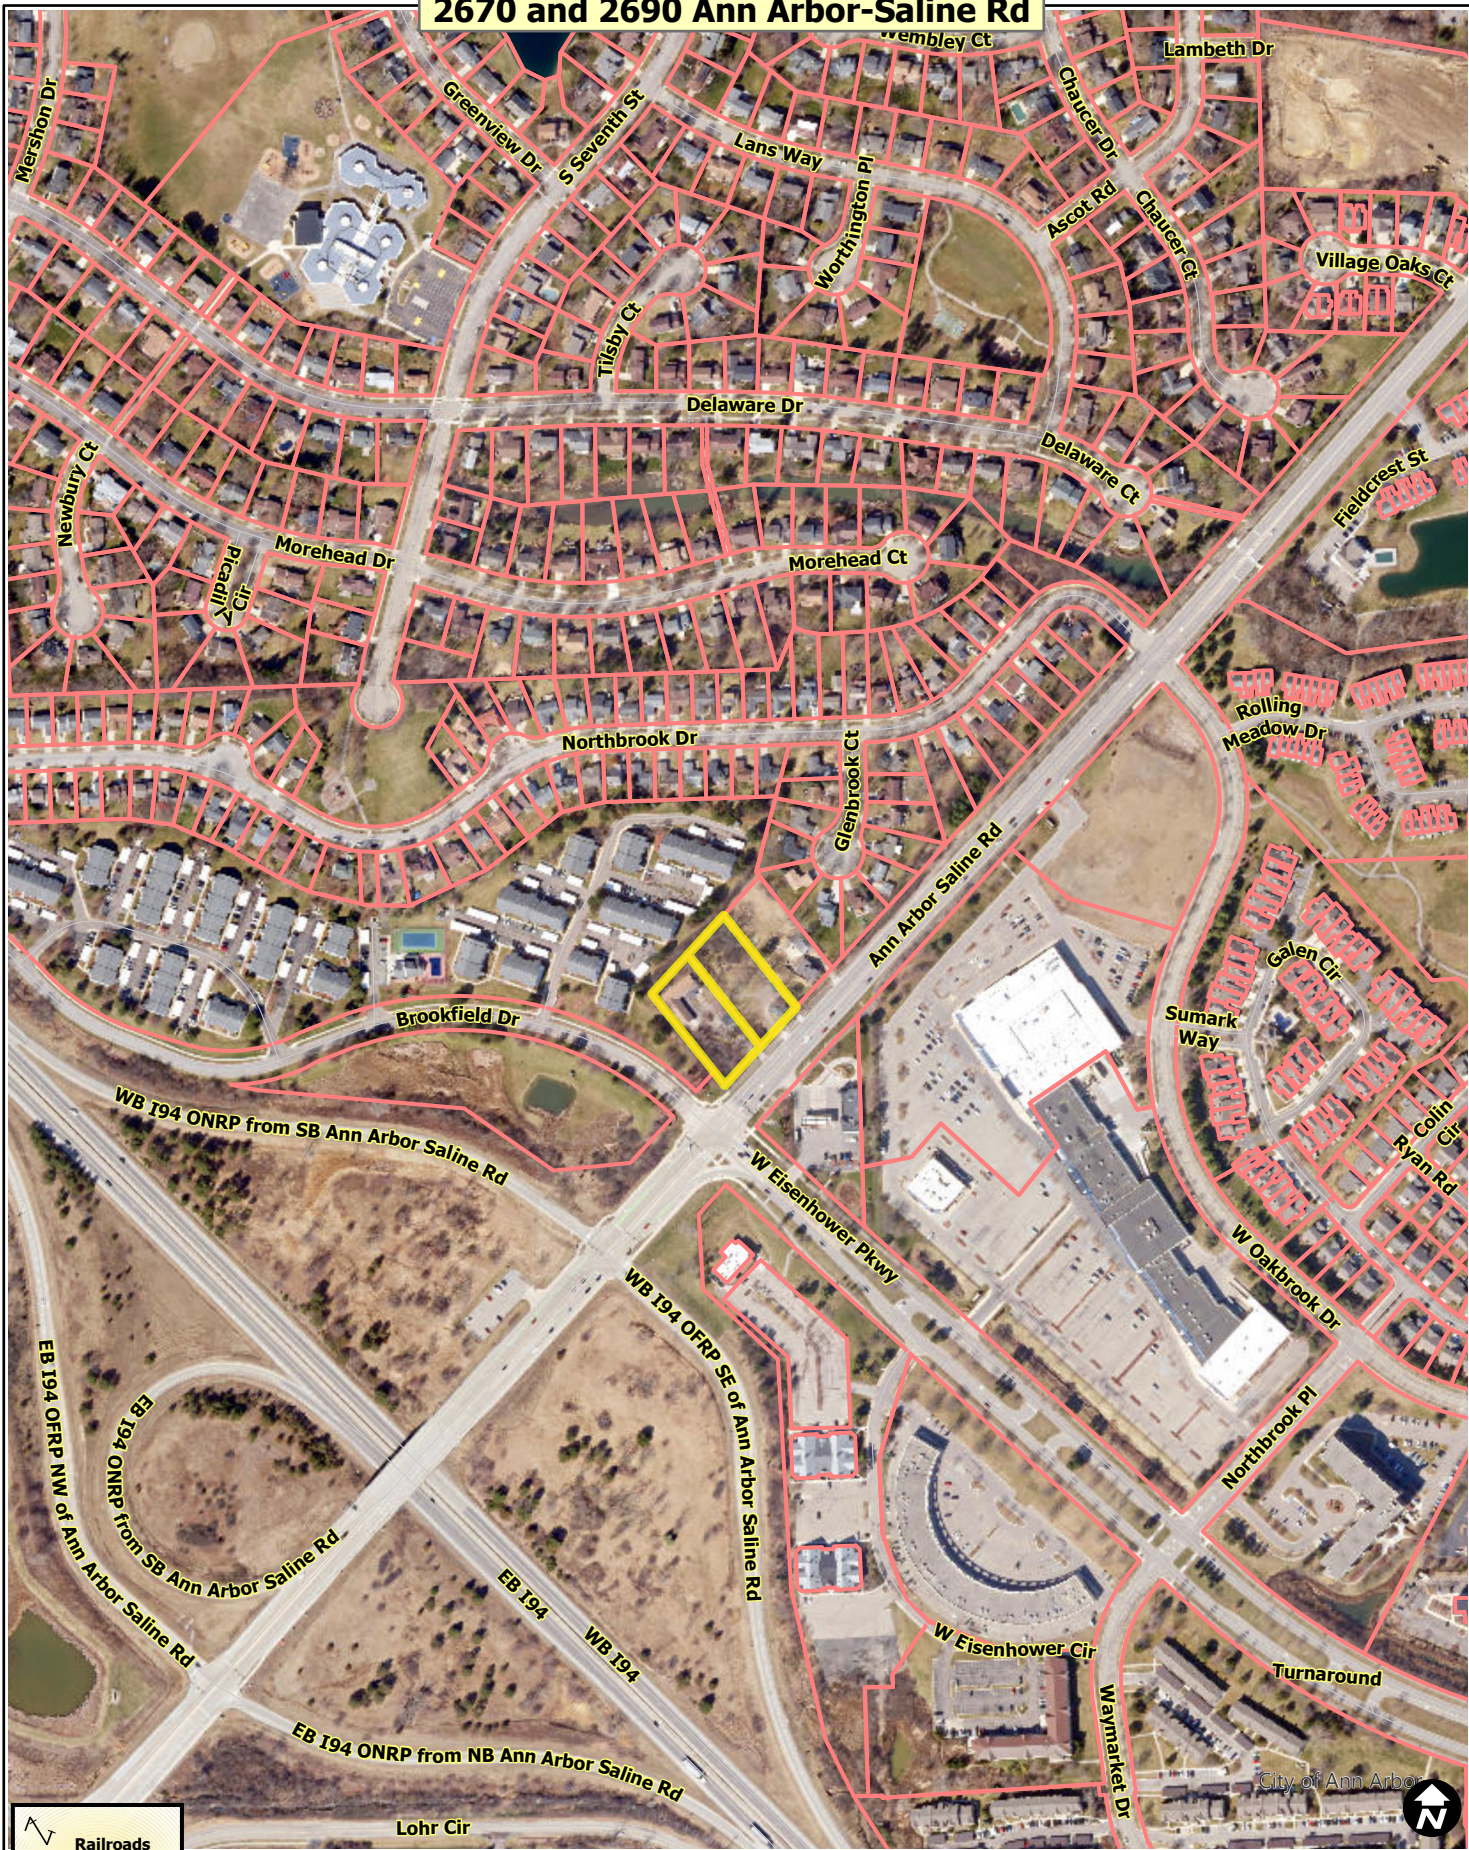

2670 and 2690 Ann Arbor-Saline Rd

-  Railroads
-  Huron River
-  Tax Parcels

City of Ann Arbor 

Map date: 4/22/2022
 Any aerial imagery is circa 2020 unless otherwise noted
 Terms of use: www.a2gov.org/terms