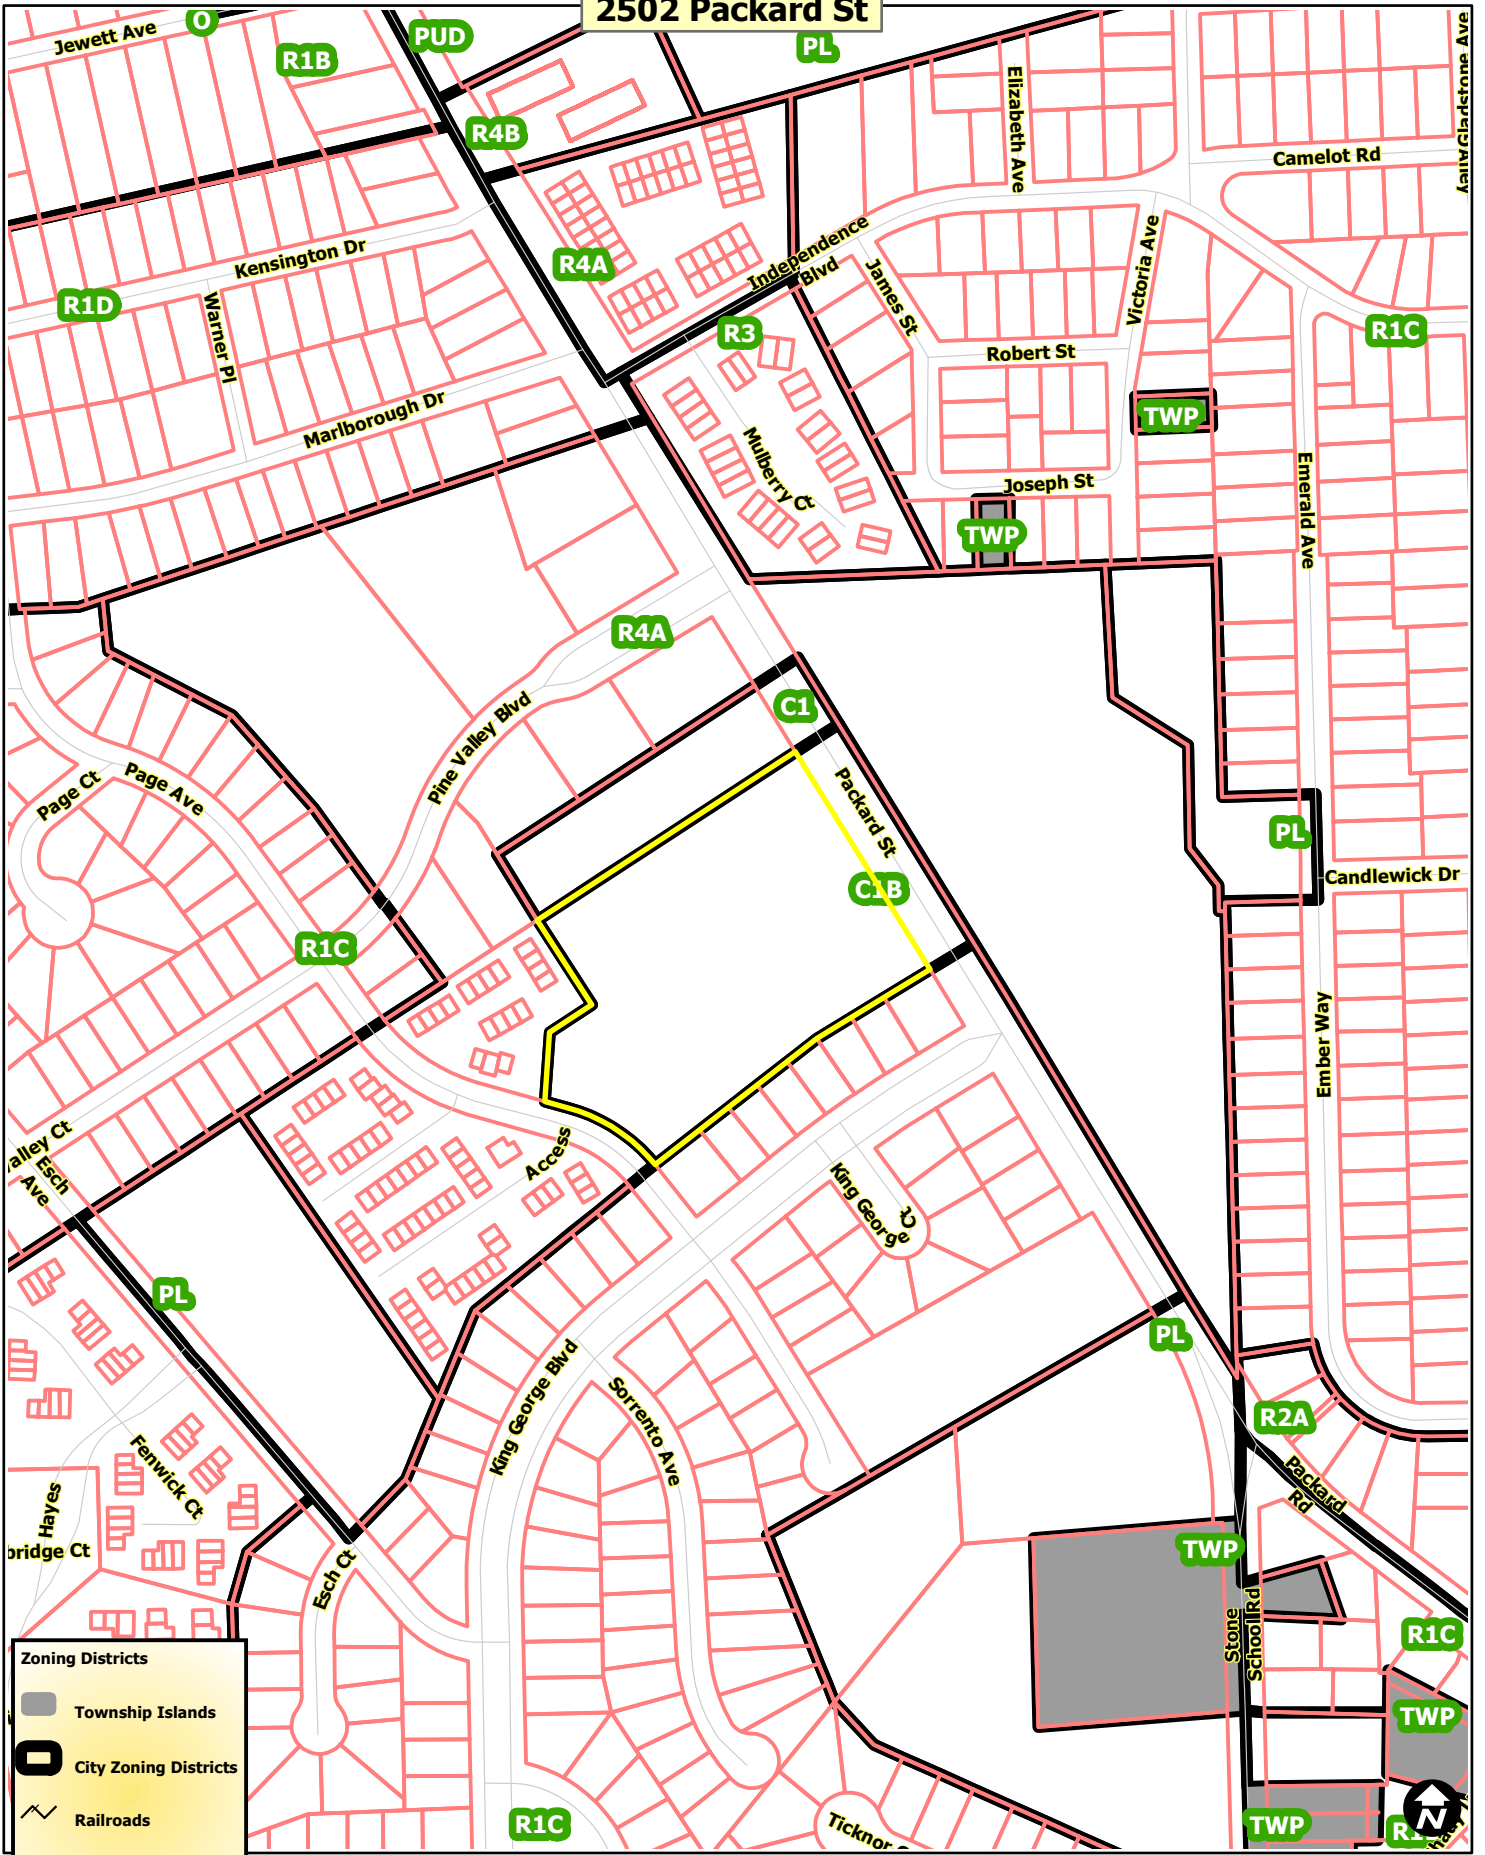

2502 Packard St

Zoning Districts

- Township Islands
- City Zoning Districts
- Railroads
- Huron River
- Tax Parcels

Map date: 3/15/2022
 Any aerial imagery is circa 2020 unless otherwise noted
 Terms of use: www.a2gov.org/terms