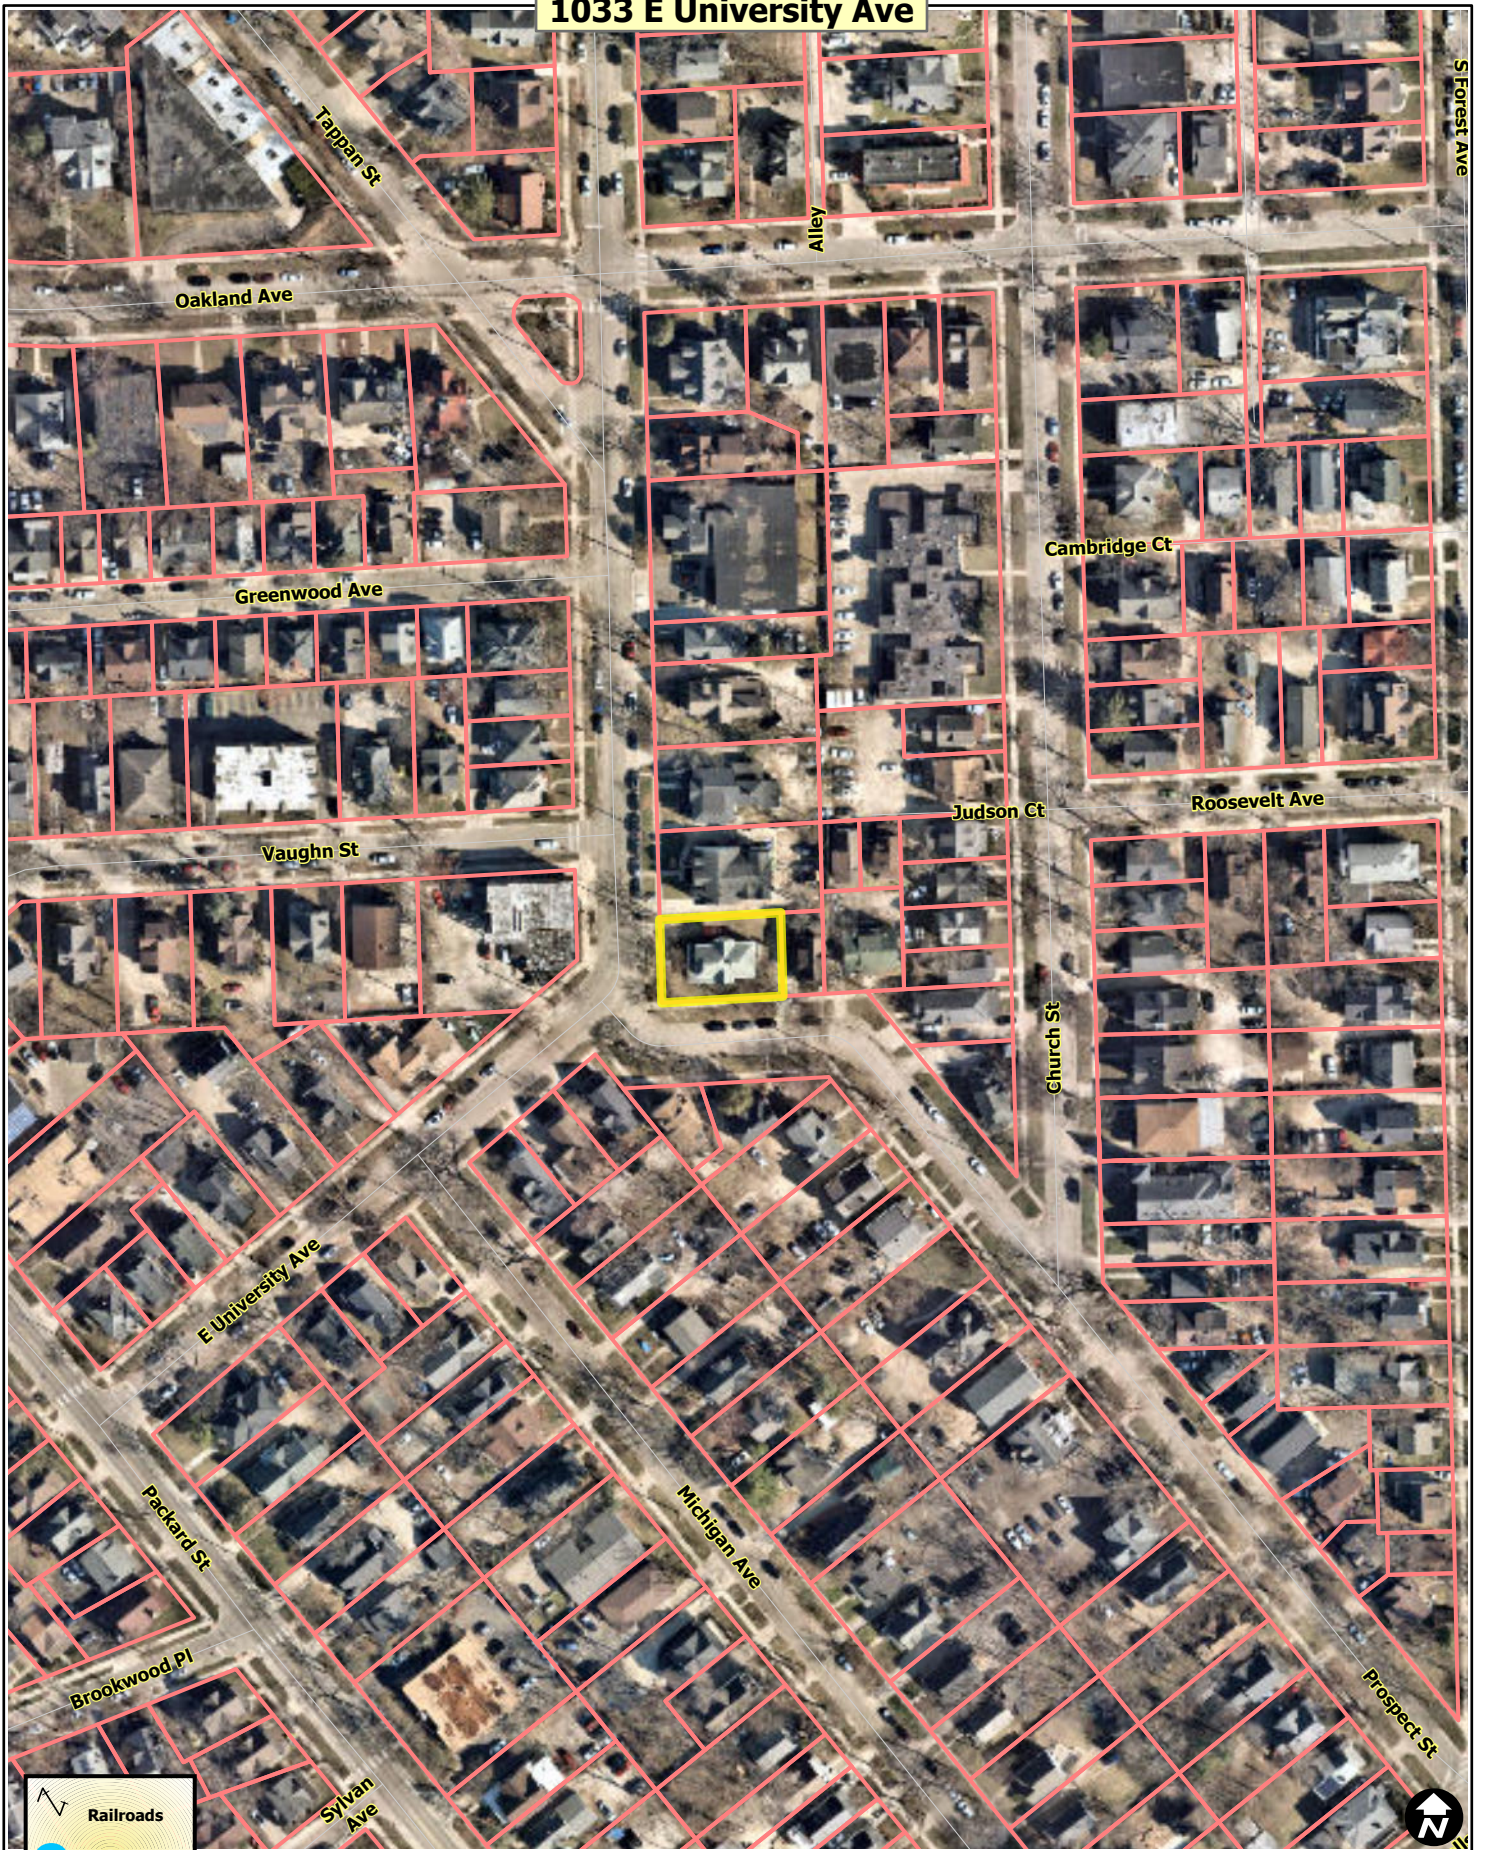

1033 E University Ave

-  Railroads
-  Huron River
-  Tax Parcels

Map date: 8/31/2023
Any aerial imagery is circa 2023 unless otherwise noted
Terms of use: www.a2gov.org/terms