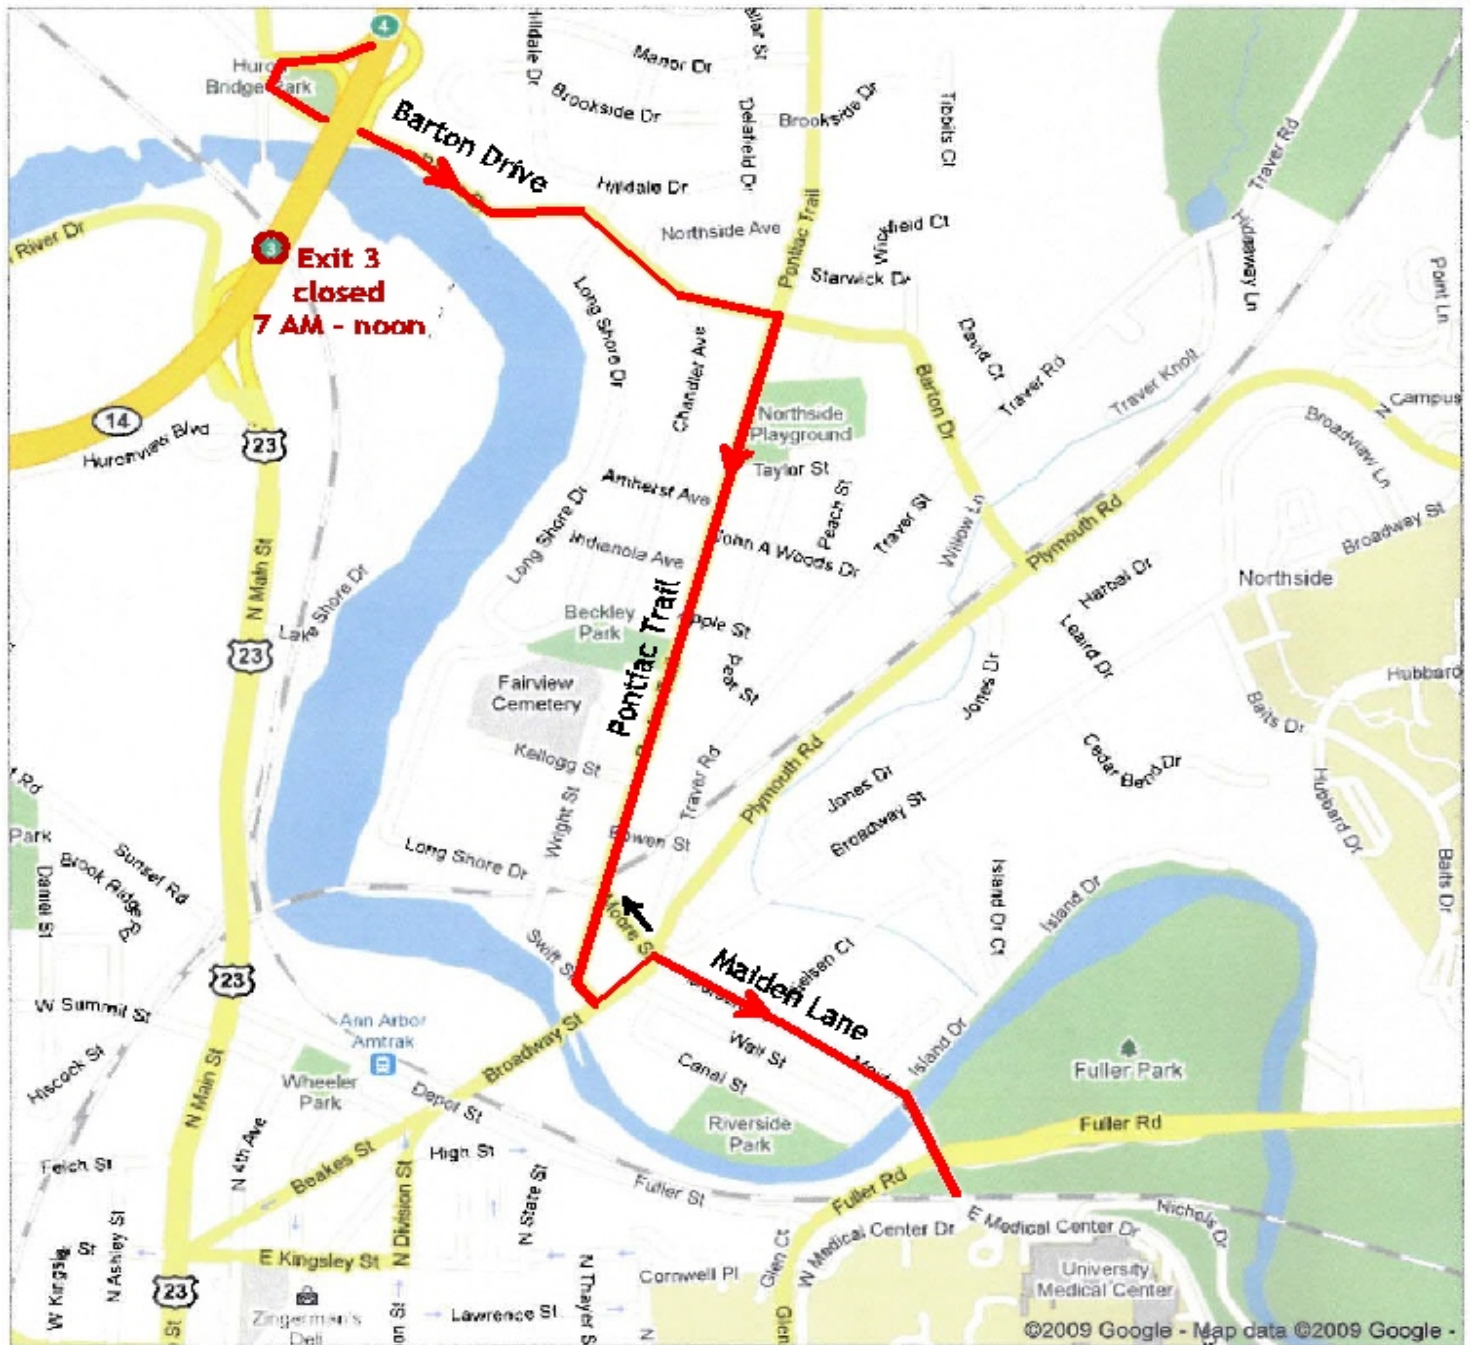

Exit 4 Detour Map for U of M Hospital due to M14 exit 3 ramp closure (Main Street)

Directions:

- 1) Exit M14 at exit 4: Whitmore Lake / Barton Drive
- 2) Left onto Barton Drive
- 3) Right onto Pontiac Trail
- 4) Left onto Broadway,
- 5) Right on Maiden Lane,
- 6) Cross Fuller into Medical Center