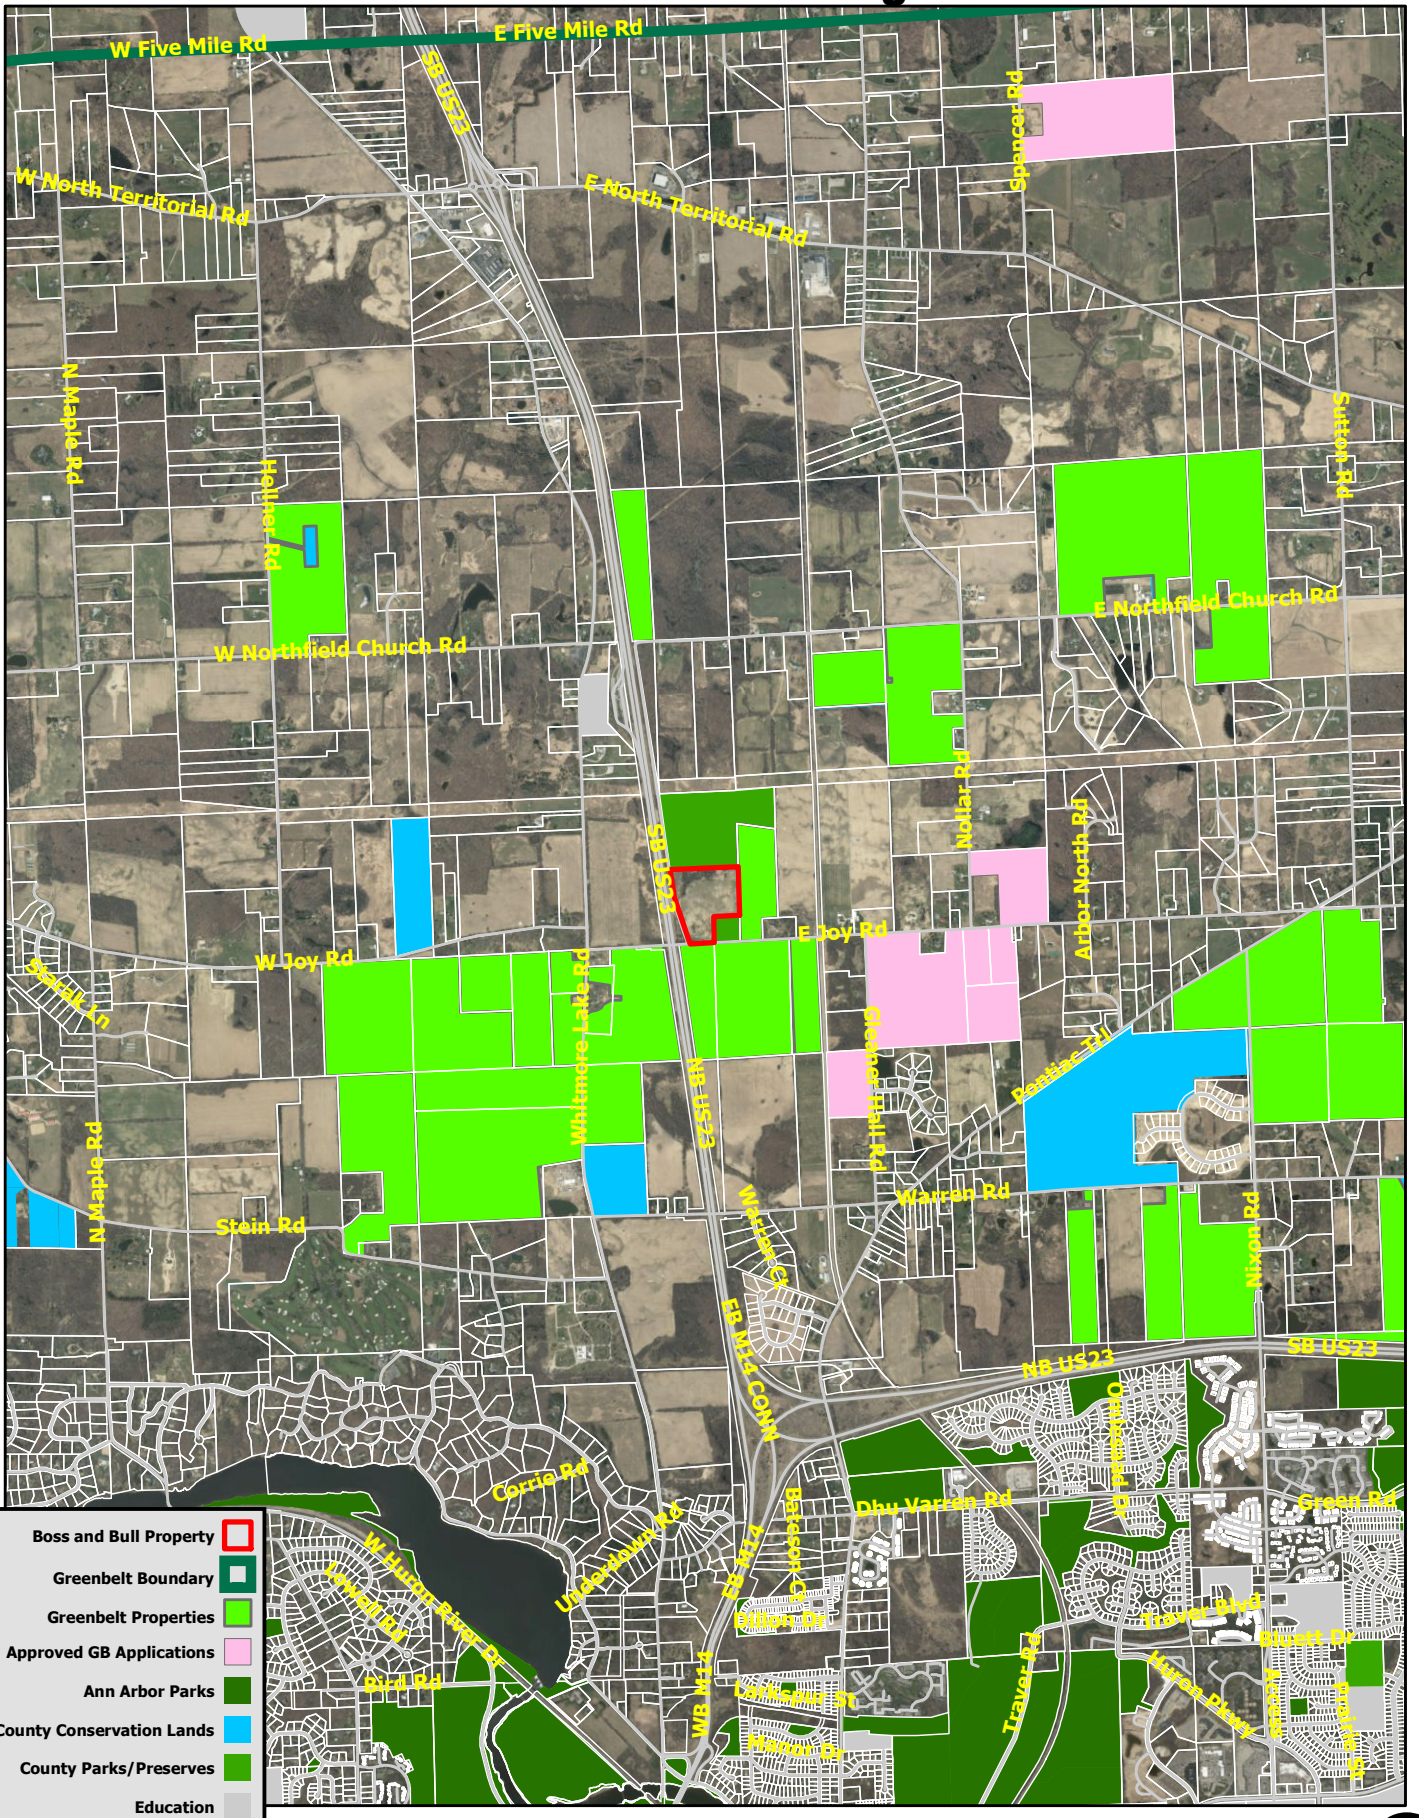

Boss and Bull Holdings LLC

Boss and Bull Property	
Greenbelt Boundary	
Greenbelt Properties	
Approved GB Applications	
Ann Arbor Parks	
County Conservation Lands	
County Parks/Preserves	
Education	
Parcels	