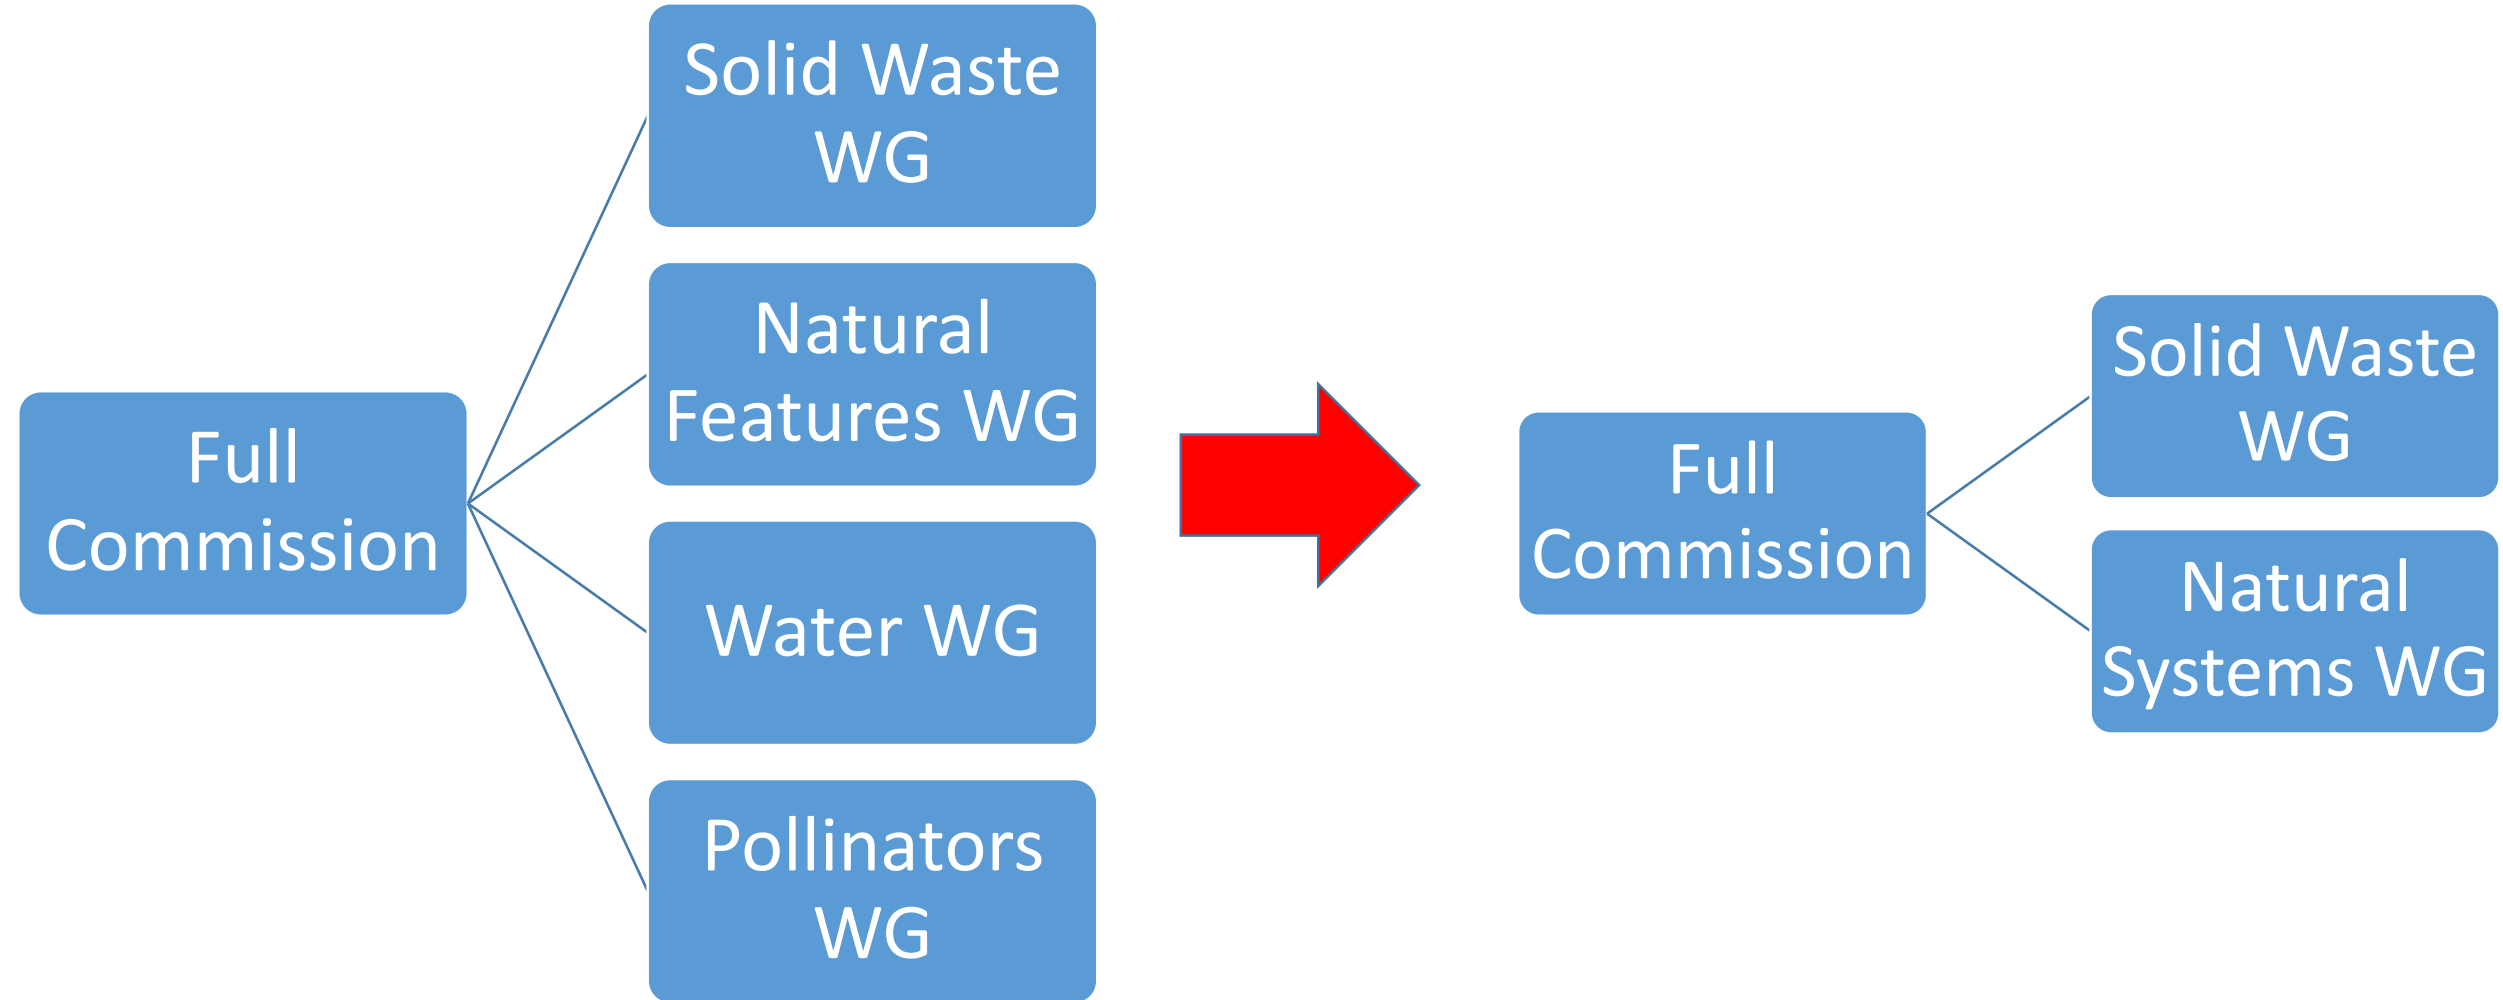

Existing Work Structure