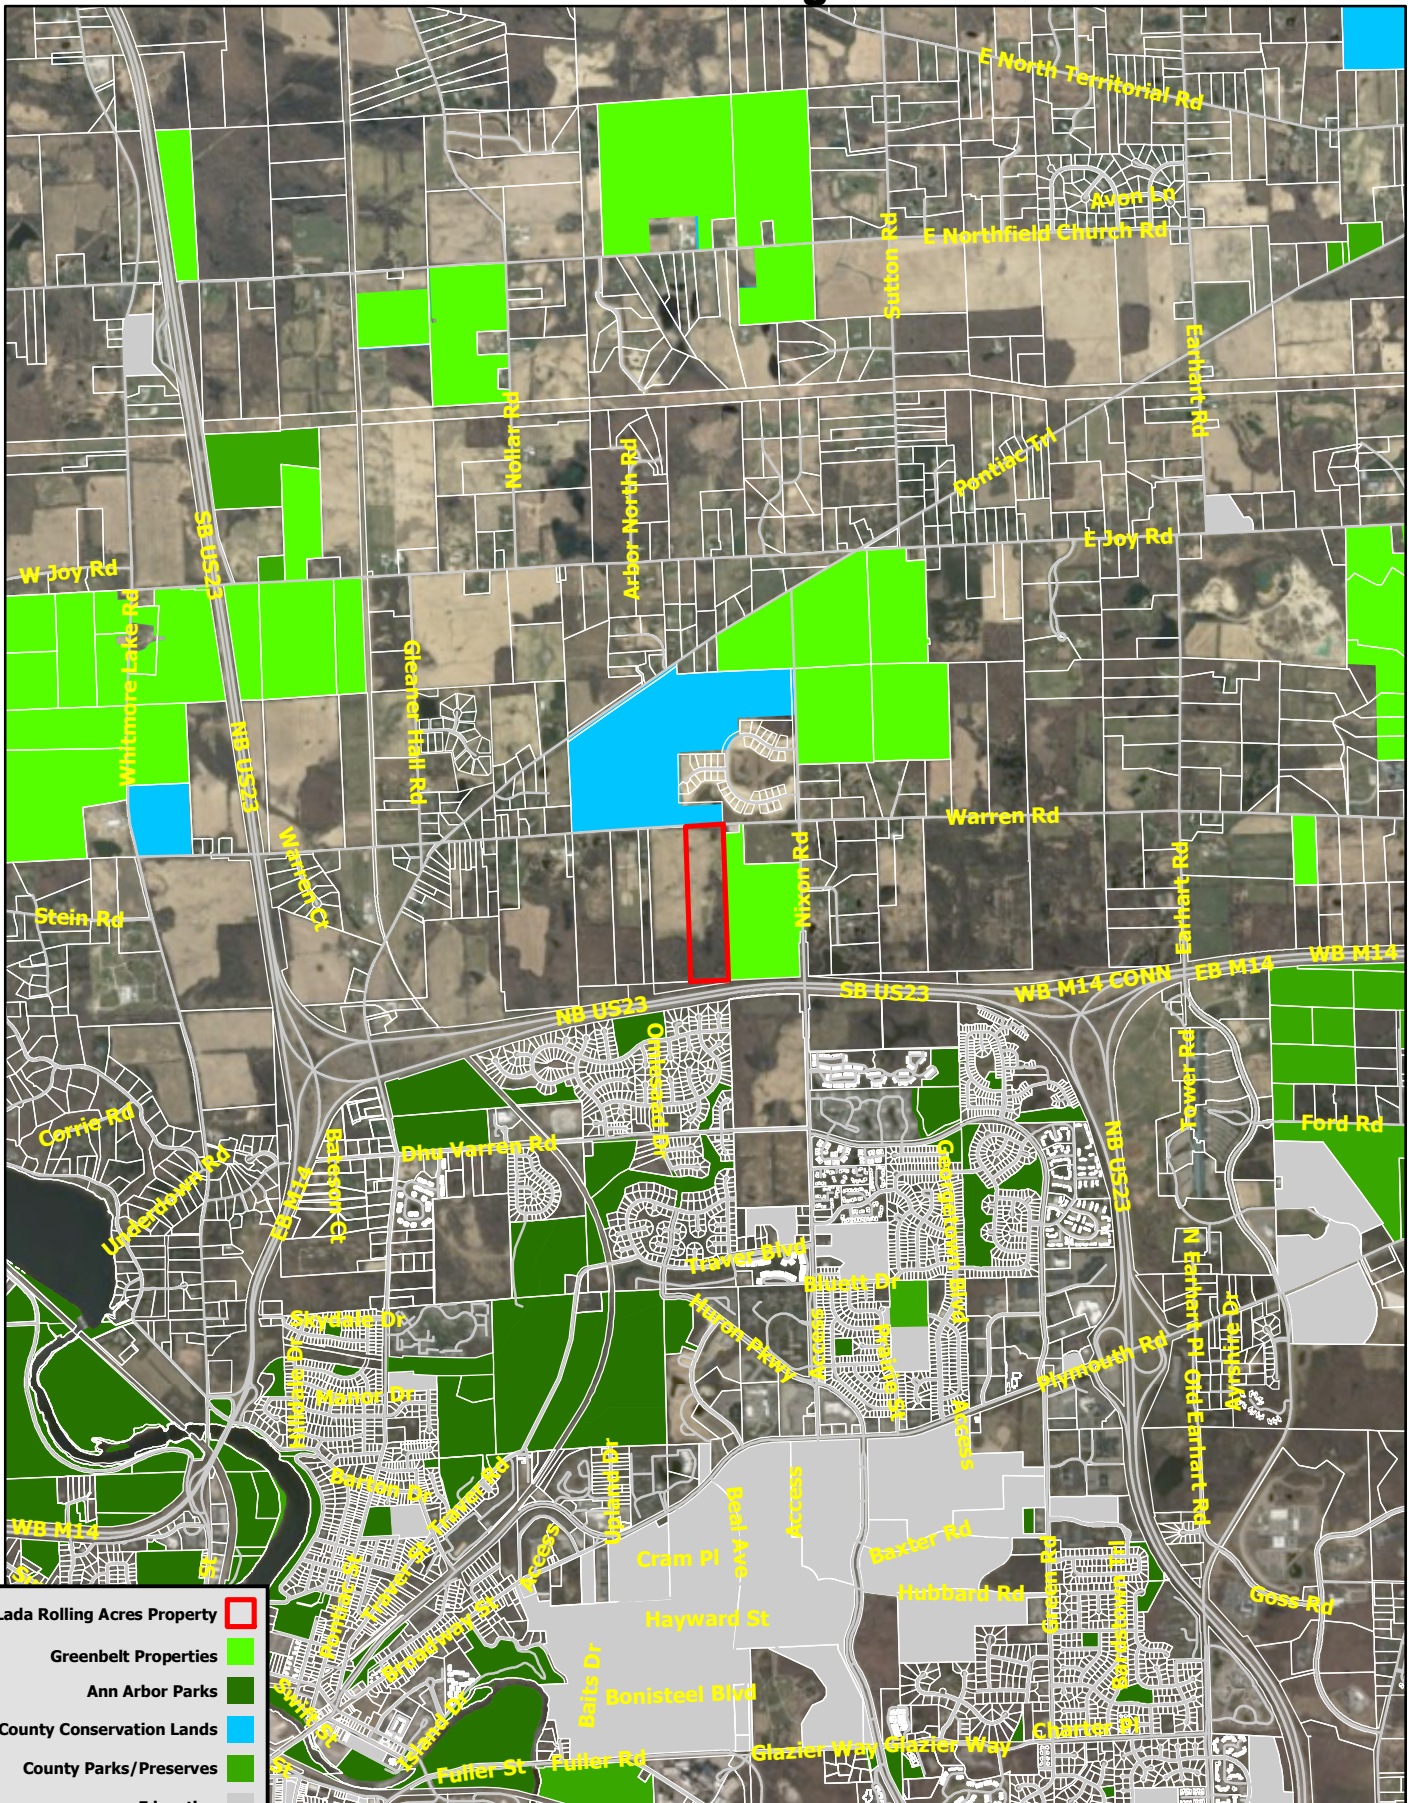

# Owner: Lada Rolling Acres LLC

Lada Rolling Acres Property	
Greenbelt Properties	
Ann Arbor Parks	
County Conservation Lands	
County Parks/Preserves	
Education	
Parcels	