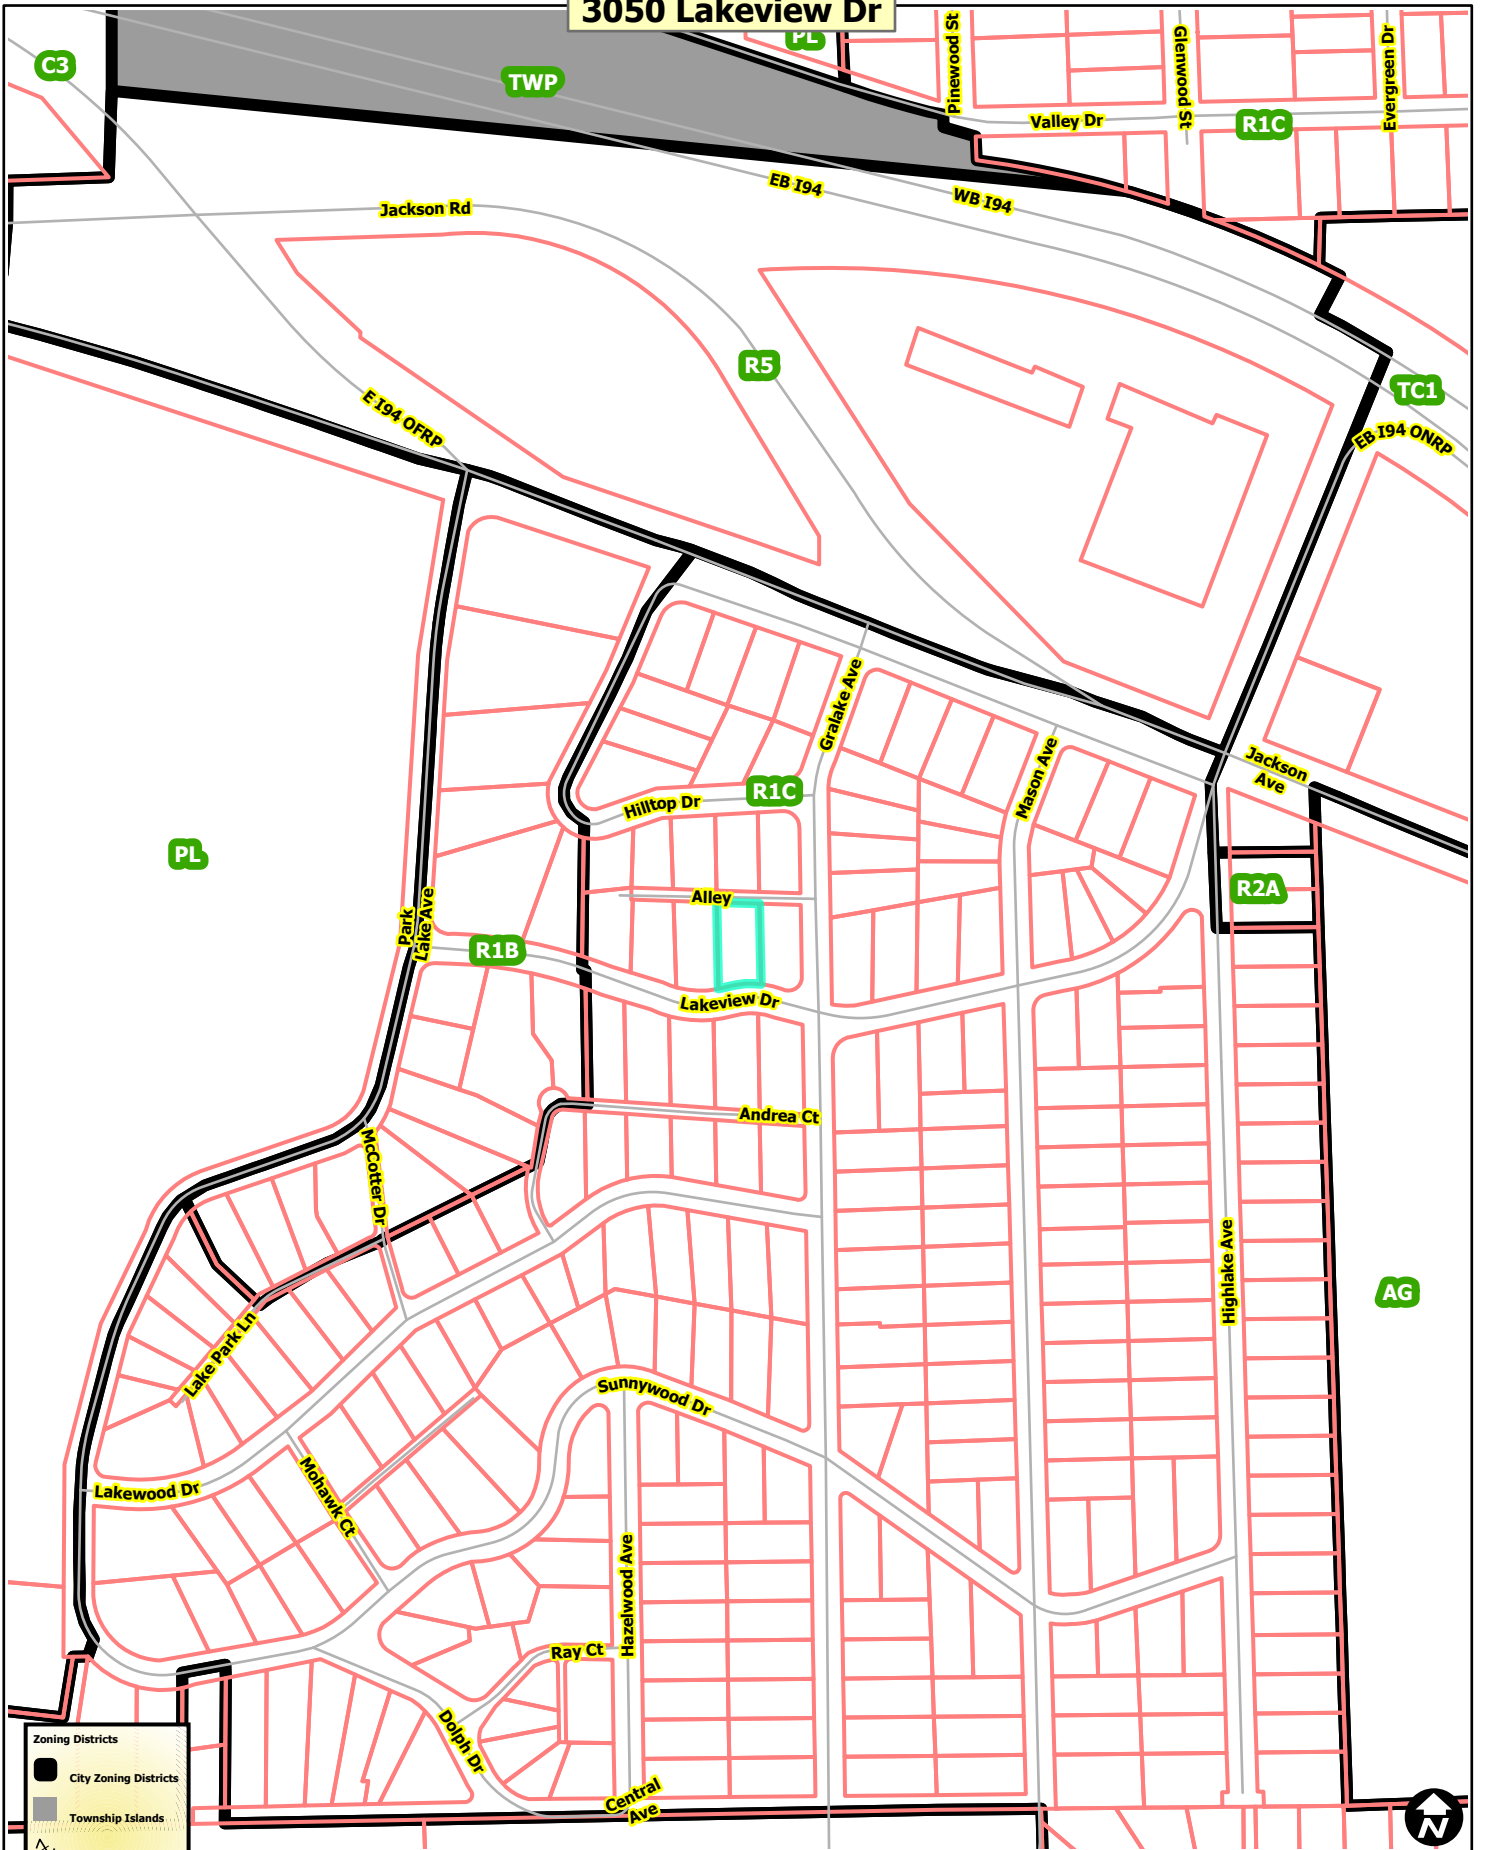

# 3050 Lakeview Dr

**Zoning Districts**

- City Zoning Districts
- Township Islands
- Railroads
- Huron River
- Tax Parcels

Map date: 3/29/2024  
Any aerial imagery is circa 2023 unless otherwise noted  
Terms of use: [www.a2gov.org/terms](http://www.a2gov.org/terms)