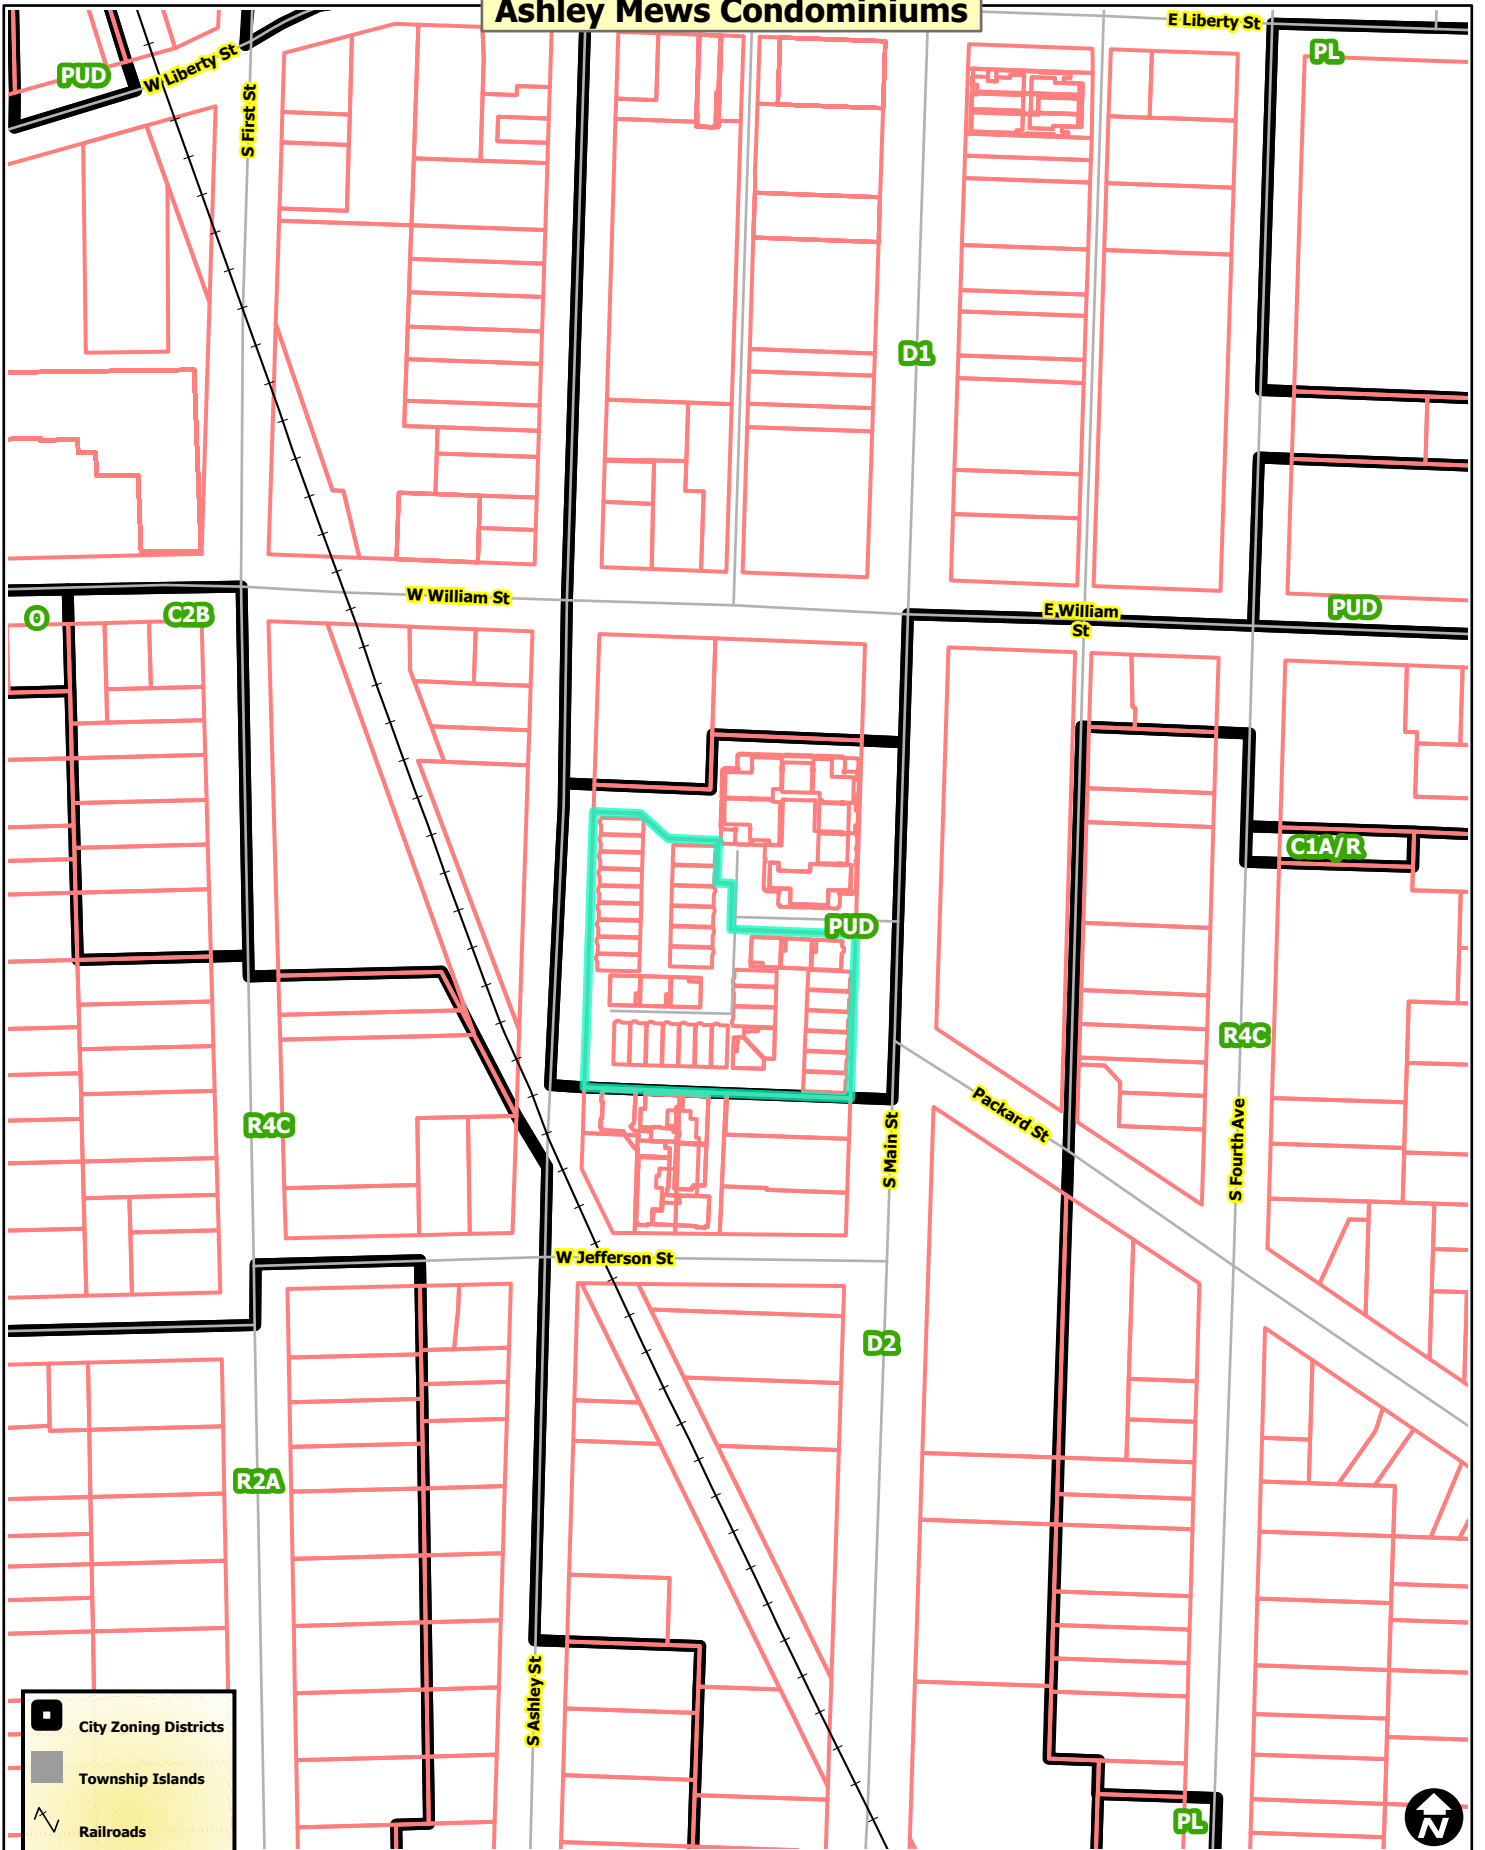

Ashley Mews Condominiums

-  City Zoning Districts
-  Township Islands
-  Railroads
-  Huron River
-  Tax Parcels

Map date: 8/7/2025
 Any aerial imagery is circa 2025 unless otherwise noted
 Terms of use: www.a2gov.org/terms