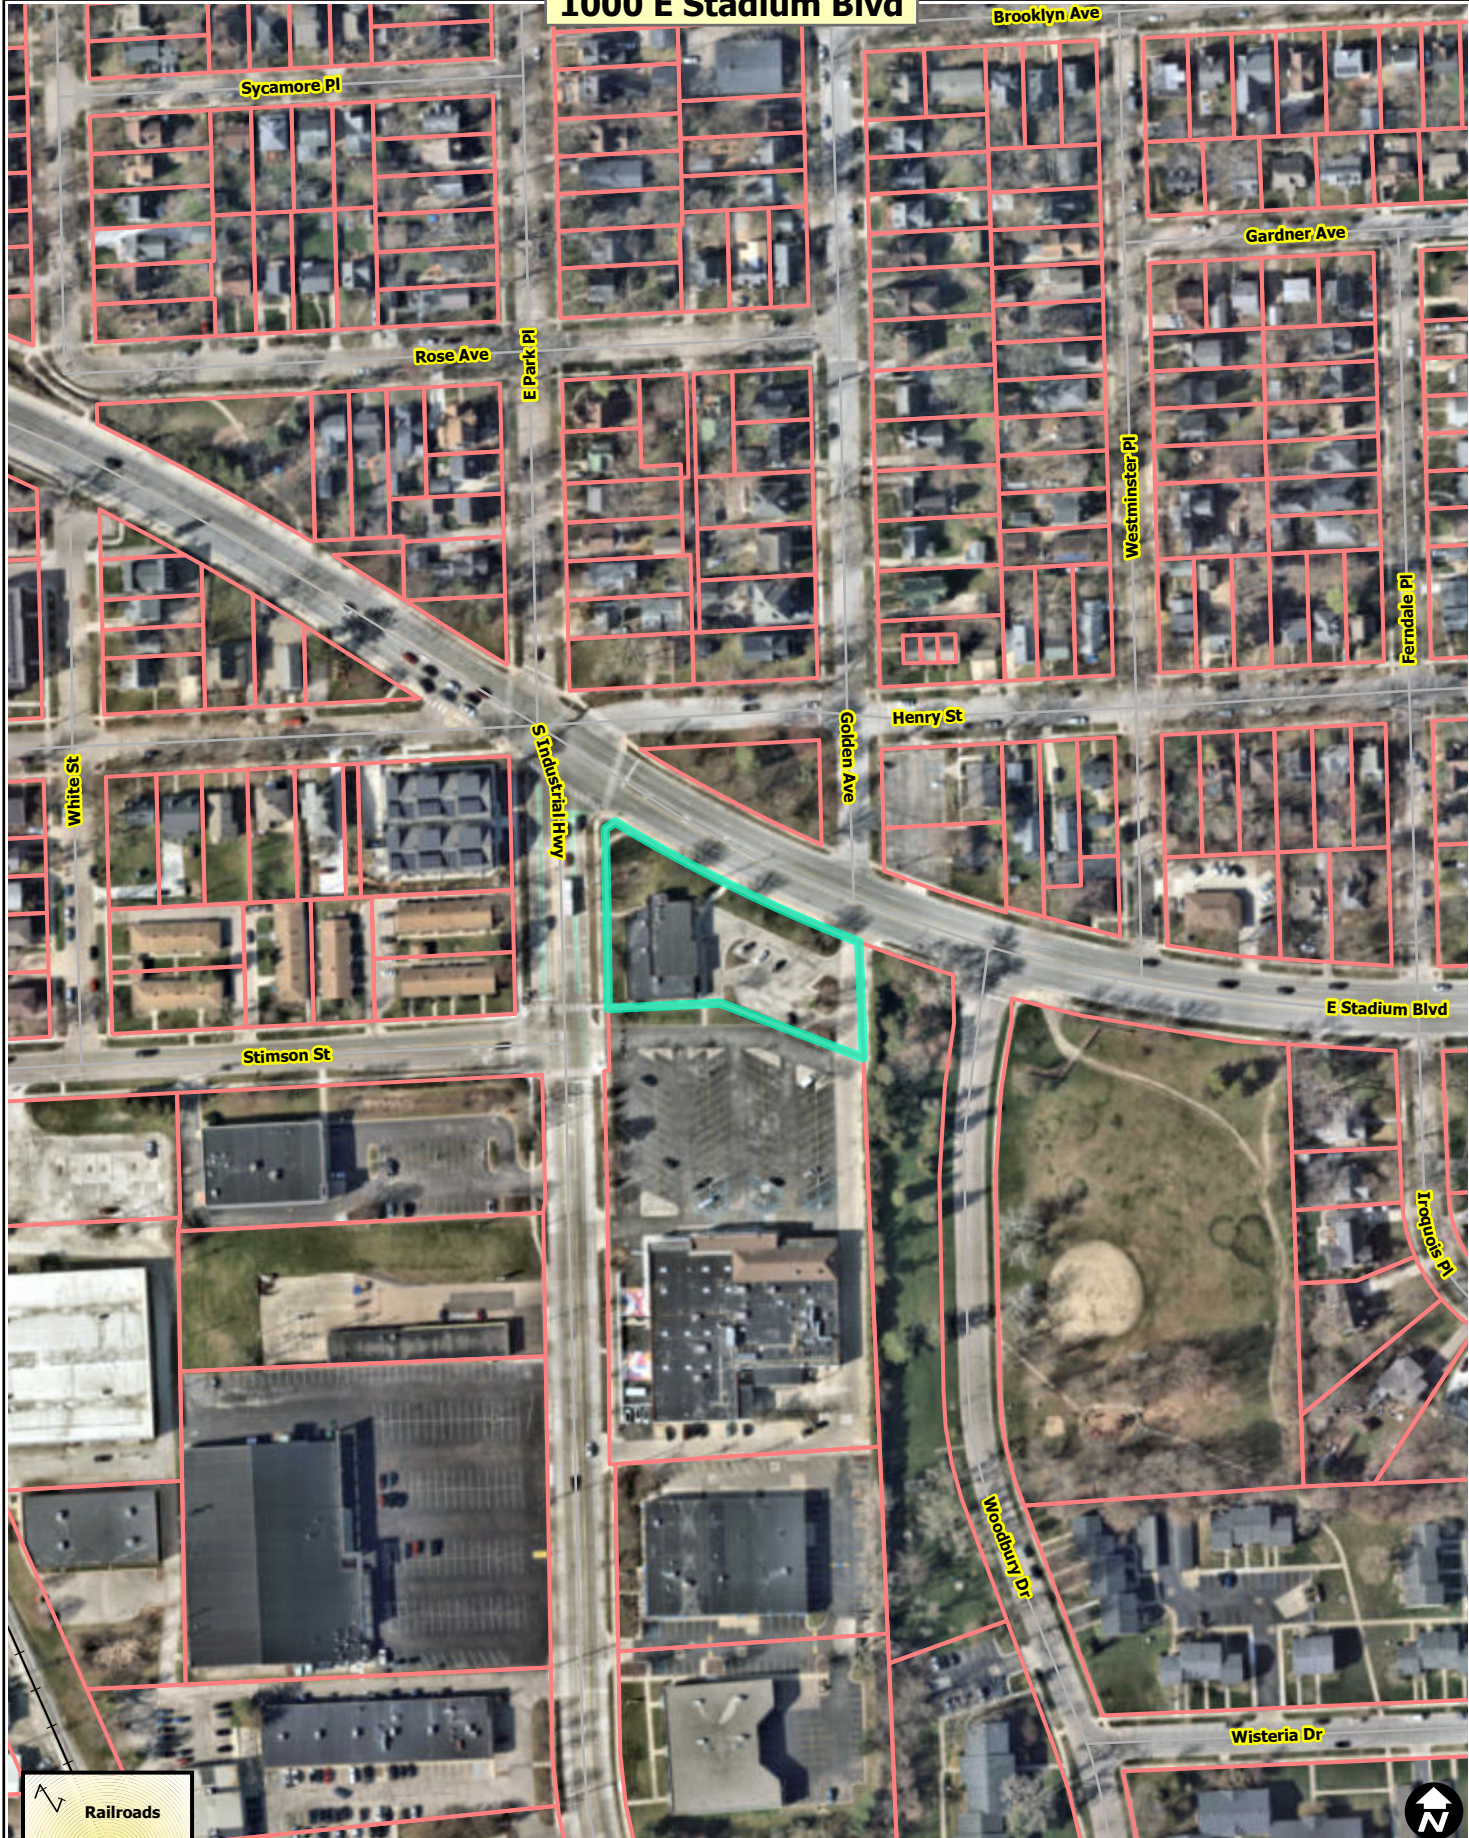

1000 E Stadium Blvd

- Railroads
- Huron River
- Tax Parcels

Map date: 7/1/2024
Any aerial imagery is circa 2024 unless otherwise noted
Terms of use: www.a2gov.org/terms