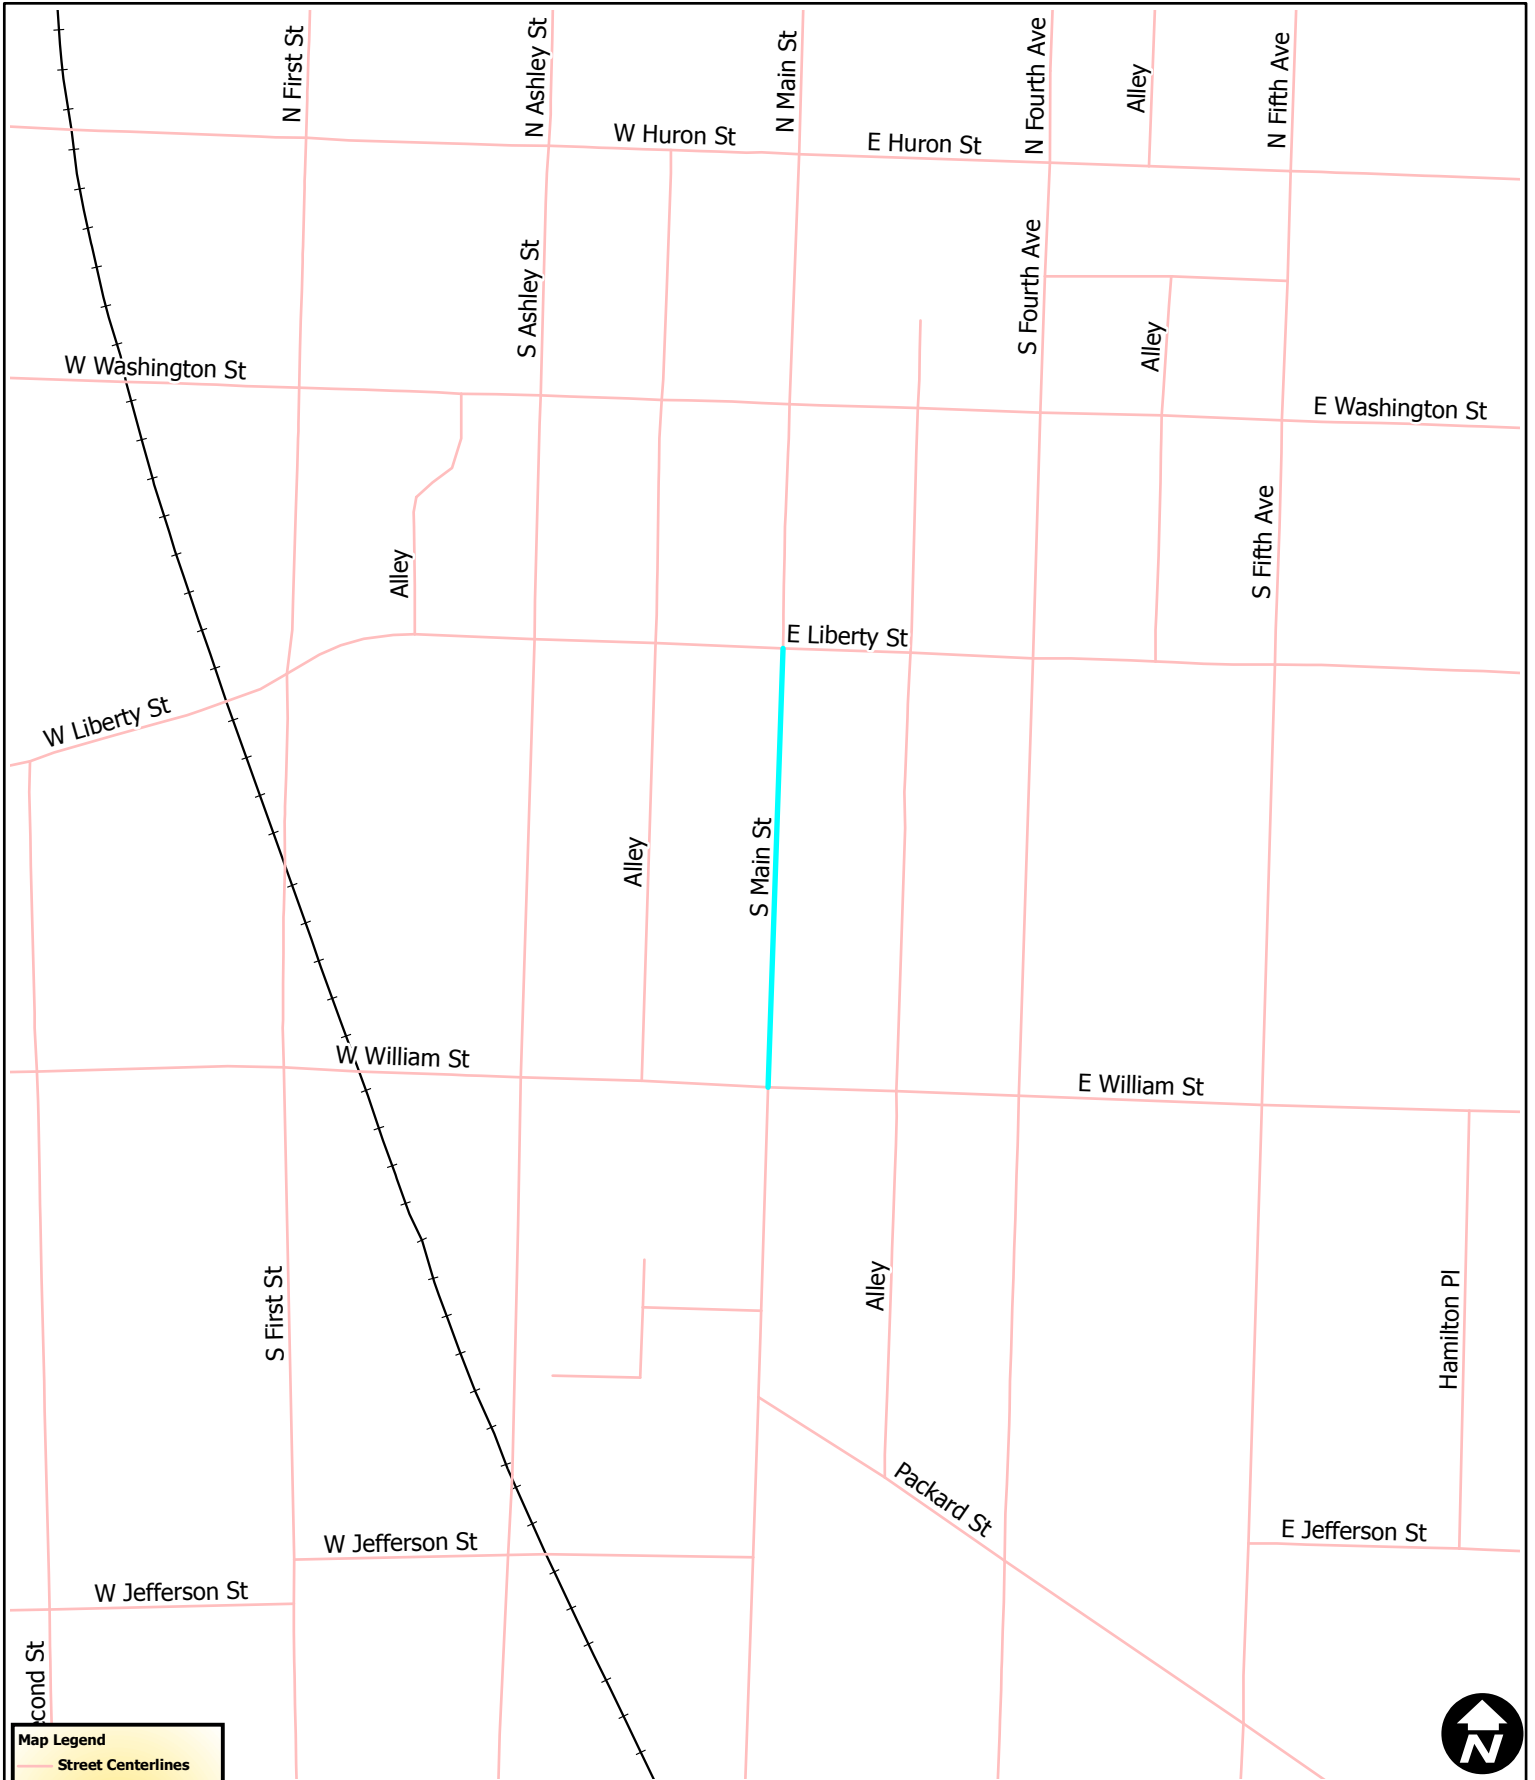

UA Block Party

Map Legend

- Street Centerlines
- + Railroads
- Rivers and Streams
- Lakes and Ponds
- Schools
- Non City Open Spaces
- Parks
- University