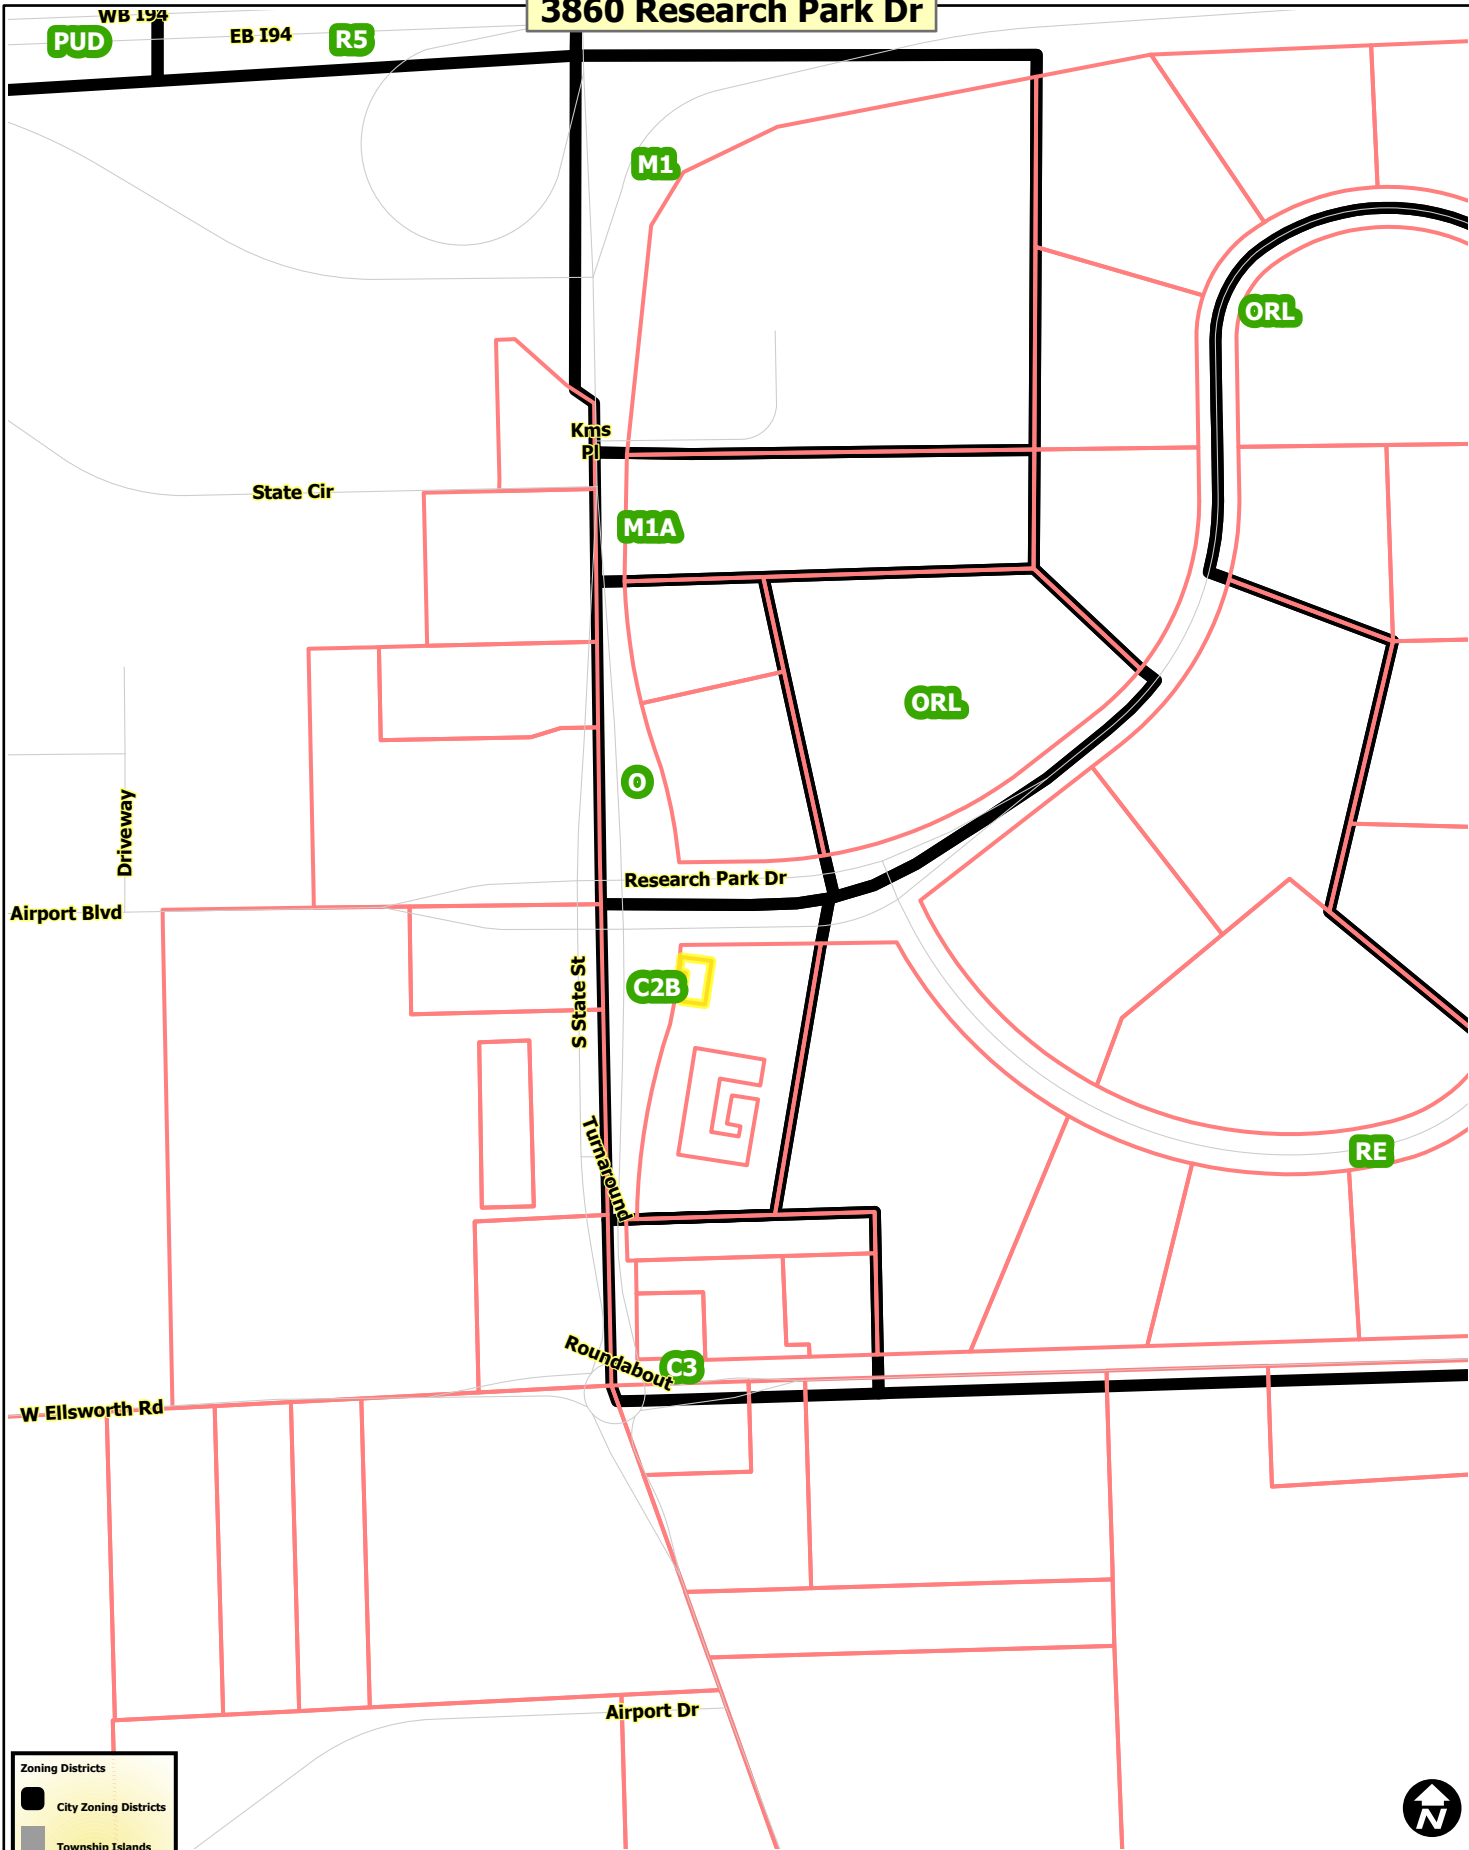

3860 Research Park Dr

Zoning Districts

- City Zoning Districts
- Township Islands
- Railroads
- Huron River
- Tax Parcels

Map date: 8/30/2022
Any aerial imagery is circa 2020 unless otherwise noted
Terms of use: www.a2gov.org/terms