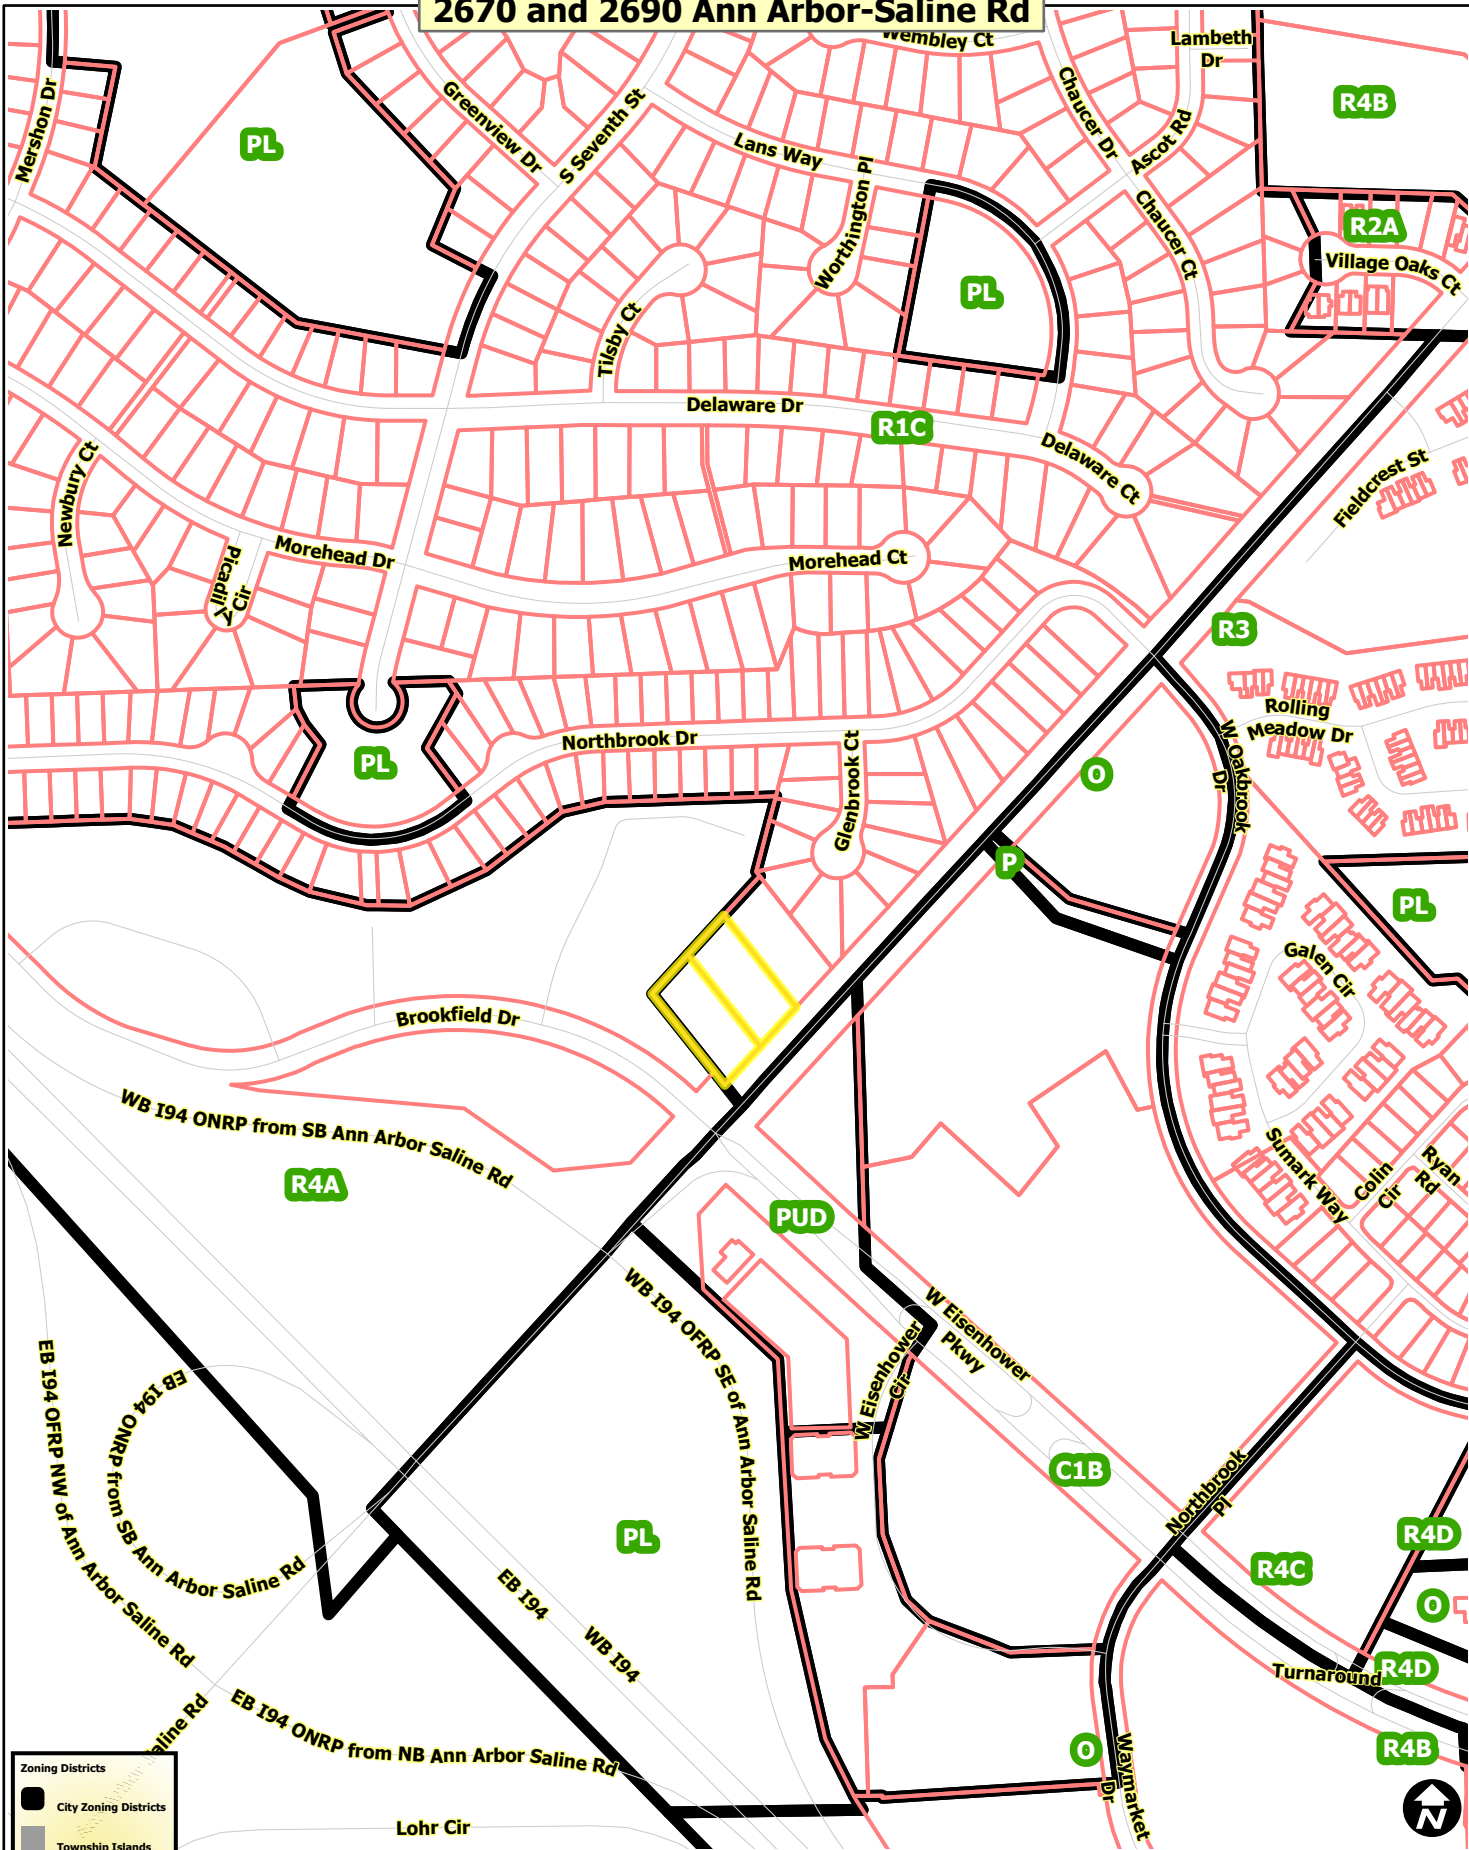

# 2670 and 2690 Ann Arbor-Saline Rd

**Zoning Districts**

- City Zoning Districts
- Township Islands
- Railroads
- Huron River
- Tax Parcels

Map date: 4/22/2022  
 Any aerial imagery is circa 2020 unless otherwise noted  
 Terms of use: [www.a2gov.org/terms](http://www.a2gov.org/terms)