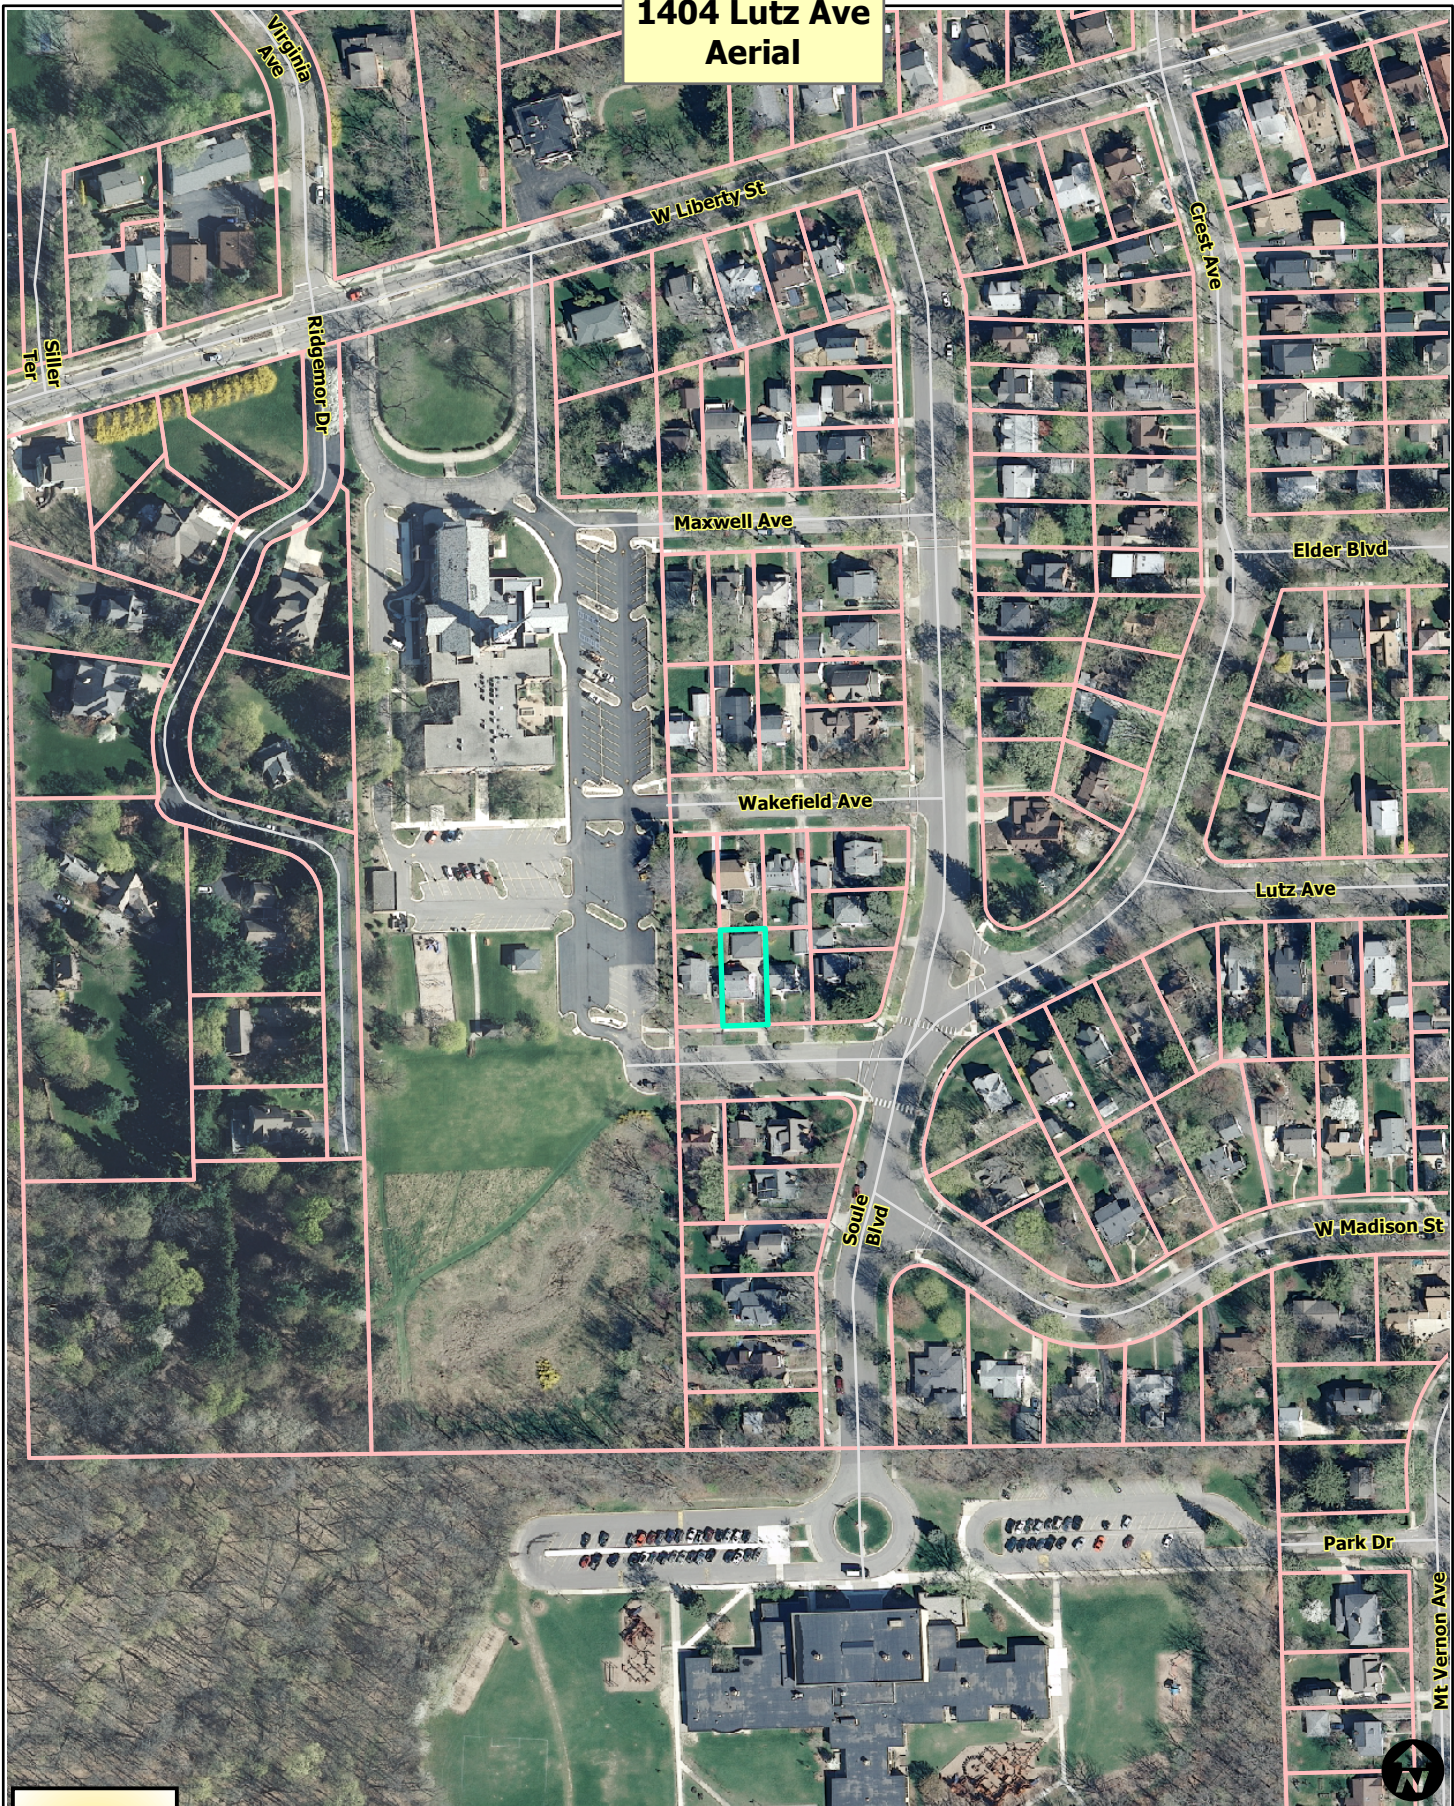

# 1404 Lutz Ave Aerial

- Railroads
- Parcels
- Huron River

Map date: 5/1/2015  
Any aerial imagery is circa 2012  
unless otherwise noted  
Terms of use: [www.a2gov.org/terms](http://www.a2gov.org/terms)