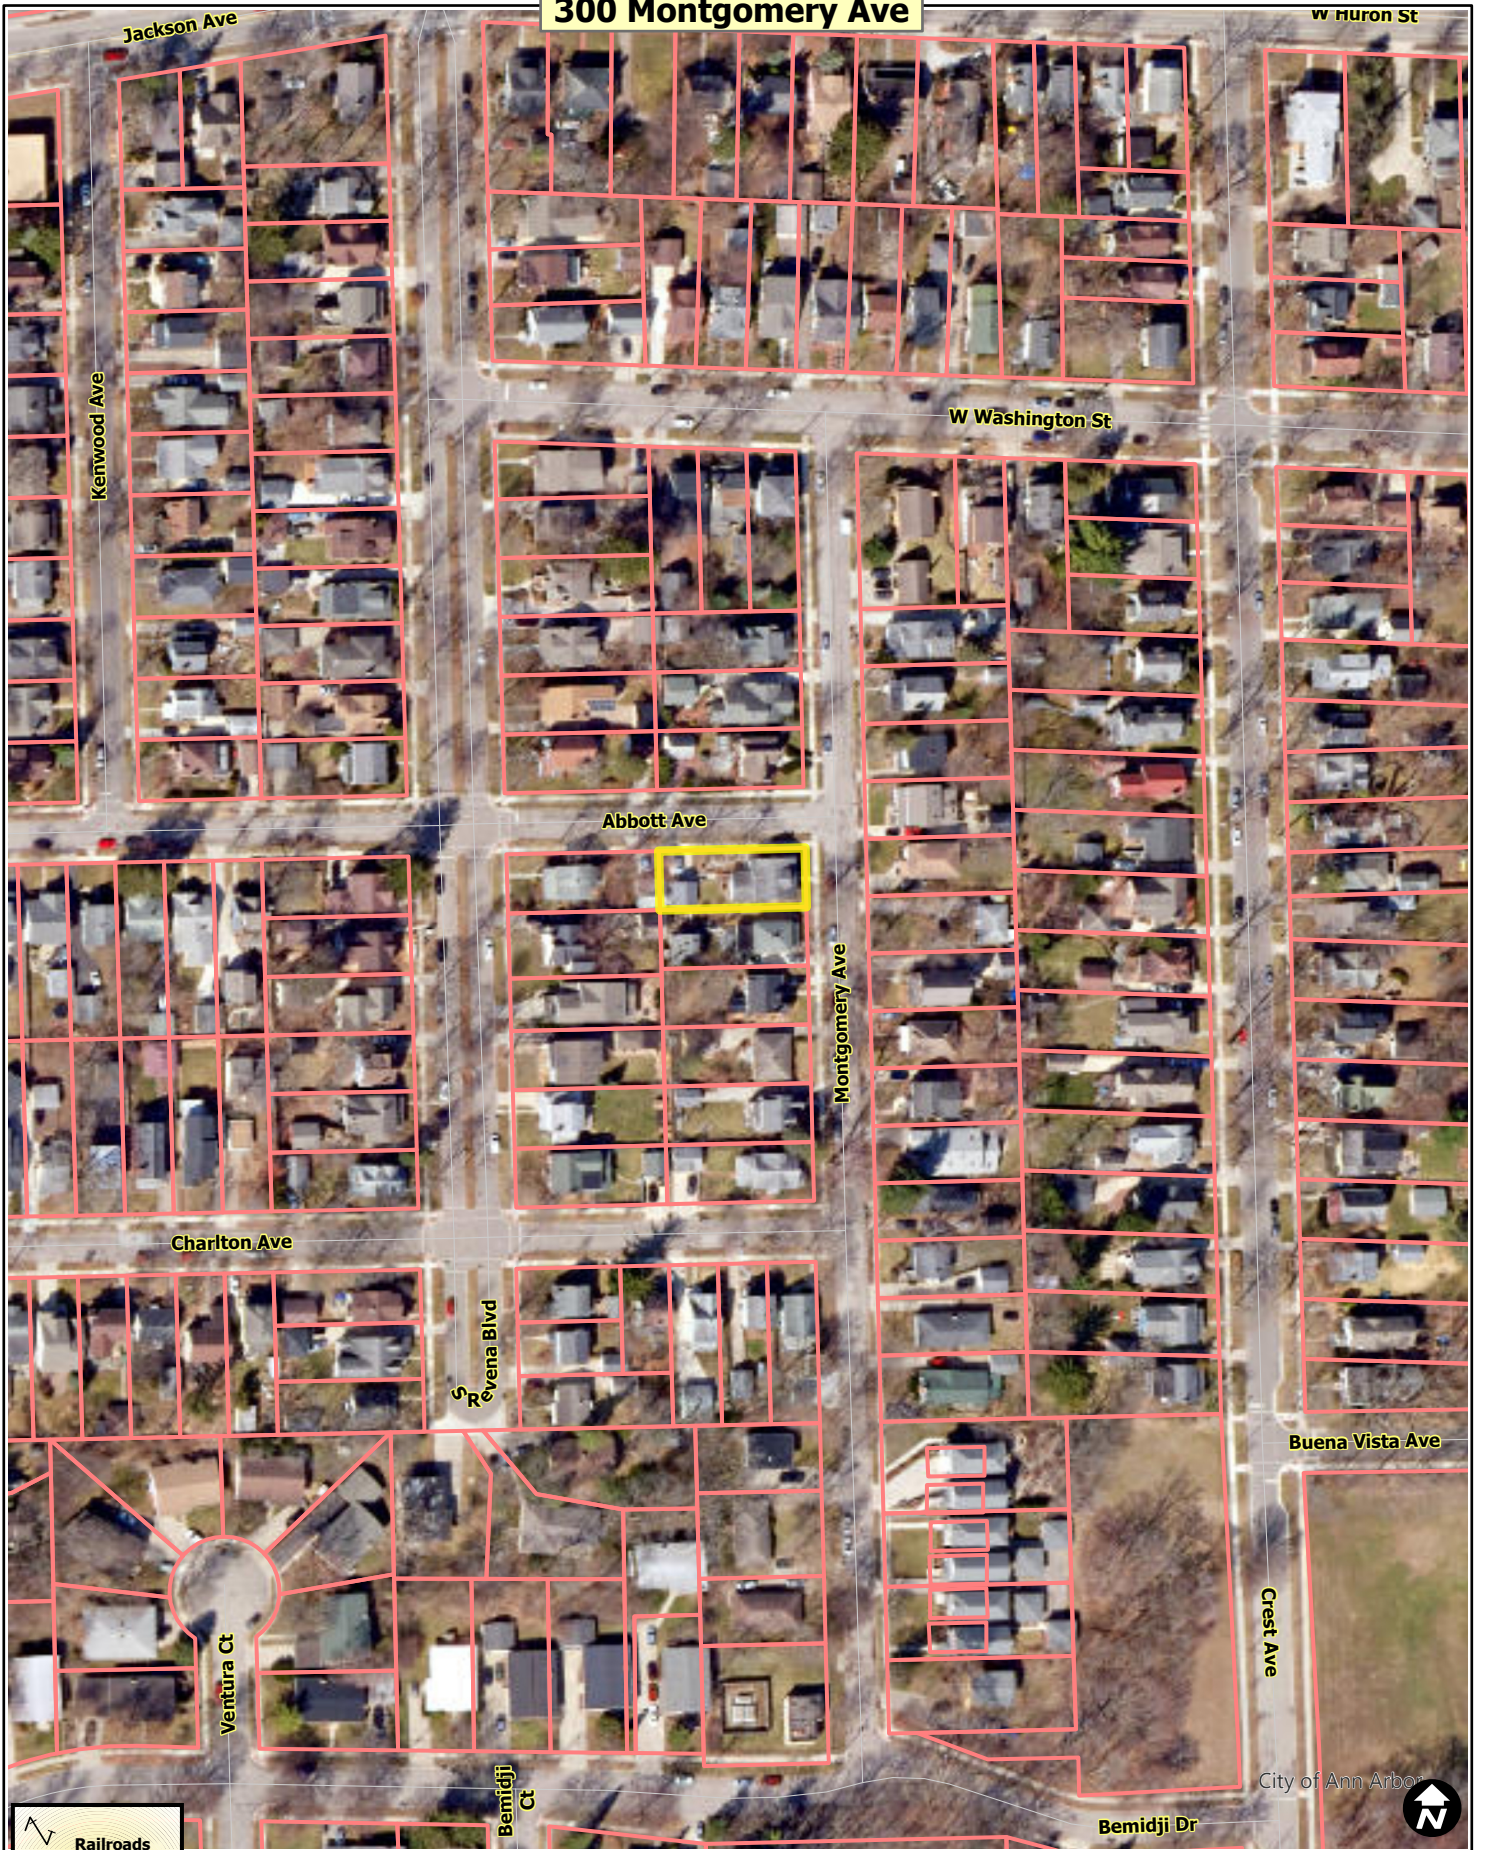

# 300 Montgomery Ave

- Railroads
- Huron River
- Tax Parcels

Map date: 9/1/2022  
Any aerial imagery is circa 2020 unless otherwise noted  
Terms of use: [www.a2gov.org/terms](http://www.a2gov.org/terms)