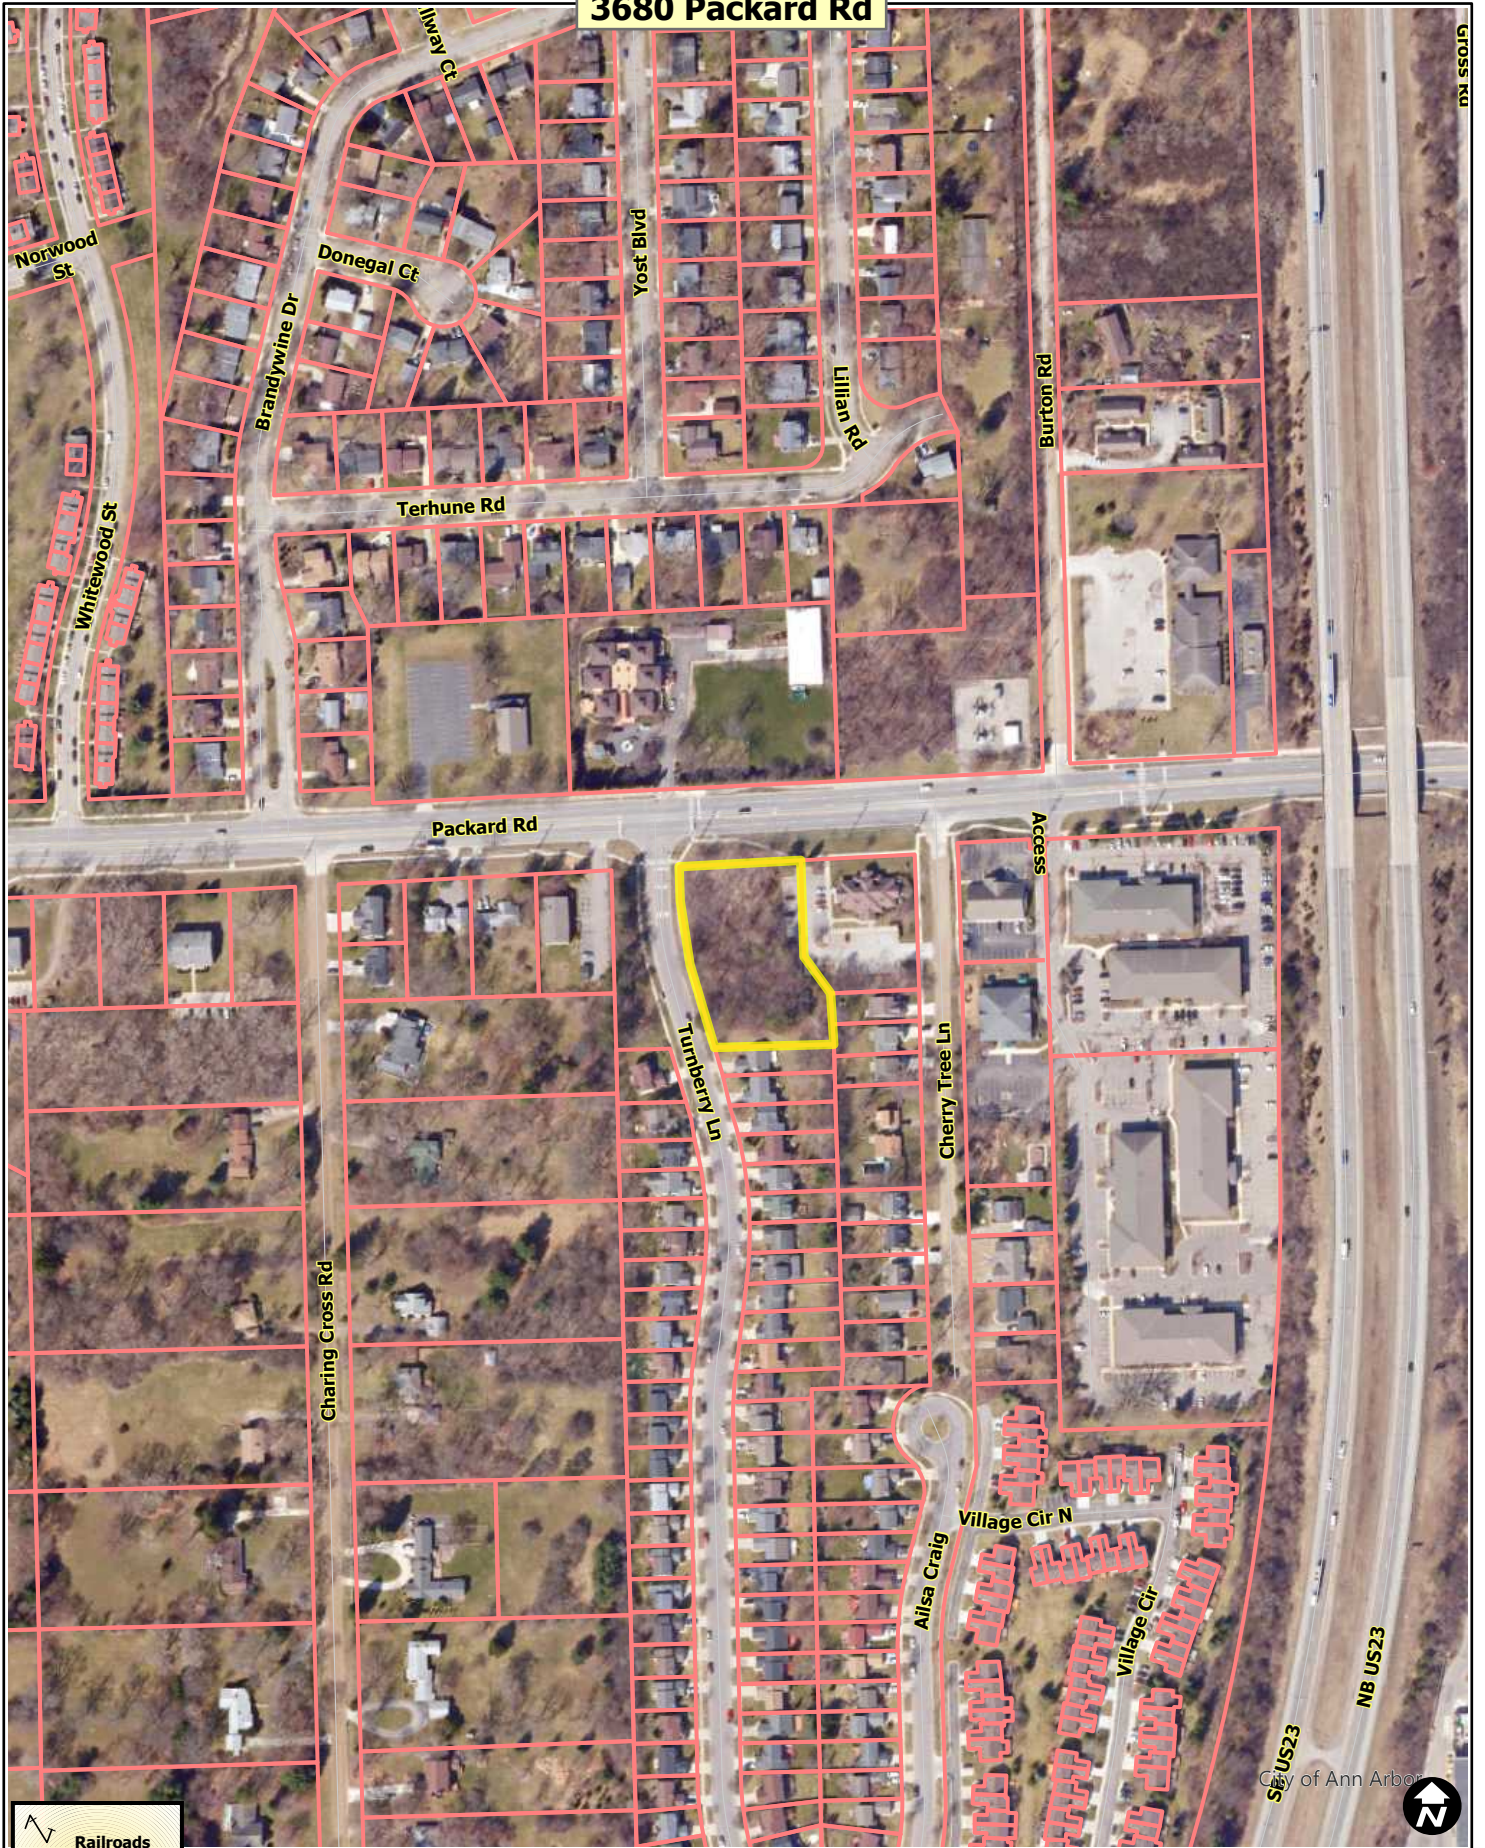

# 3680 Packard Rd

- Railroads
- Huron River
- Tax Parcels

City of Ann Arbor

Map date: 3/21/2023  
Any aerial imagery is circa 2020 unless otherwise noted  
Terms of use: [www.a2gov.org/terms](http://www.a2gov.org/terms)