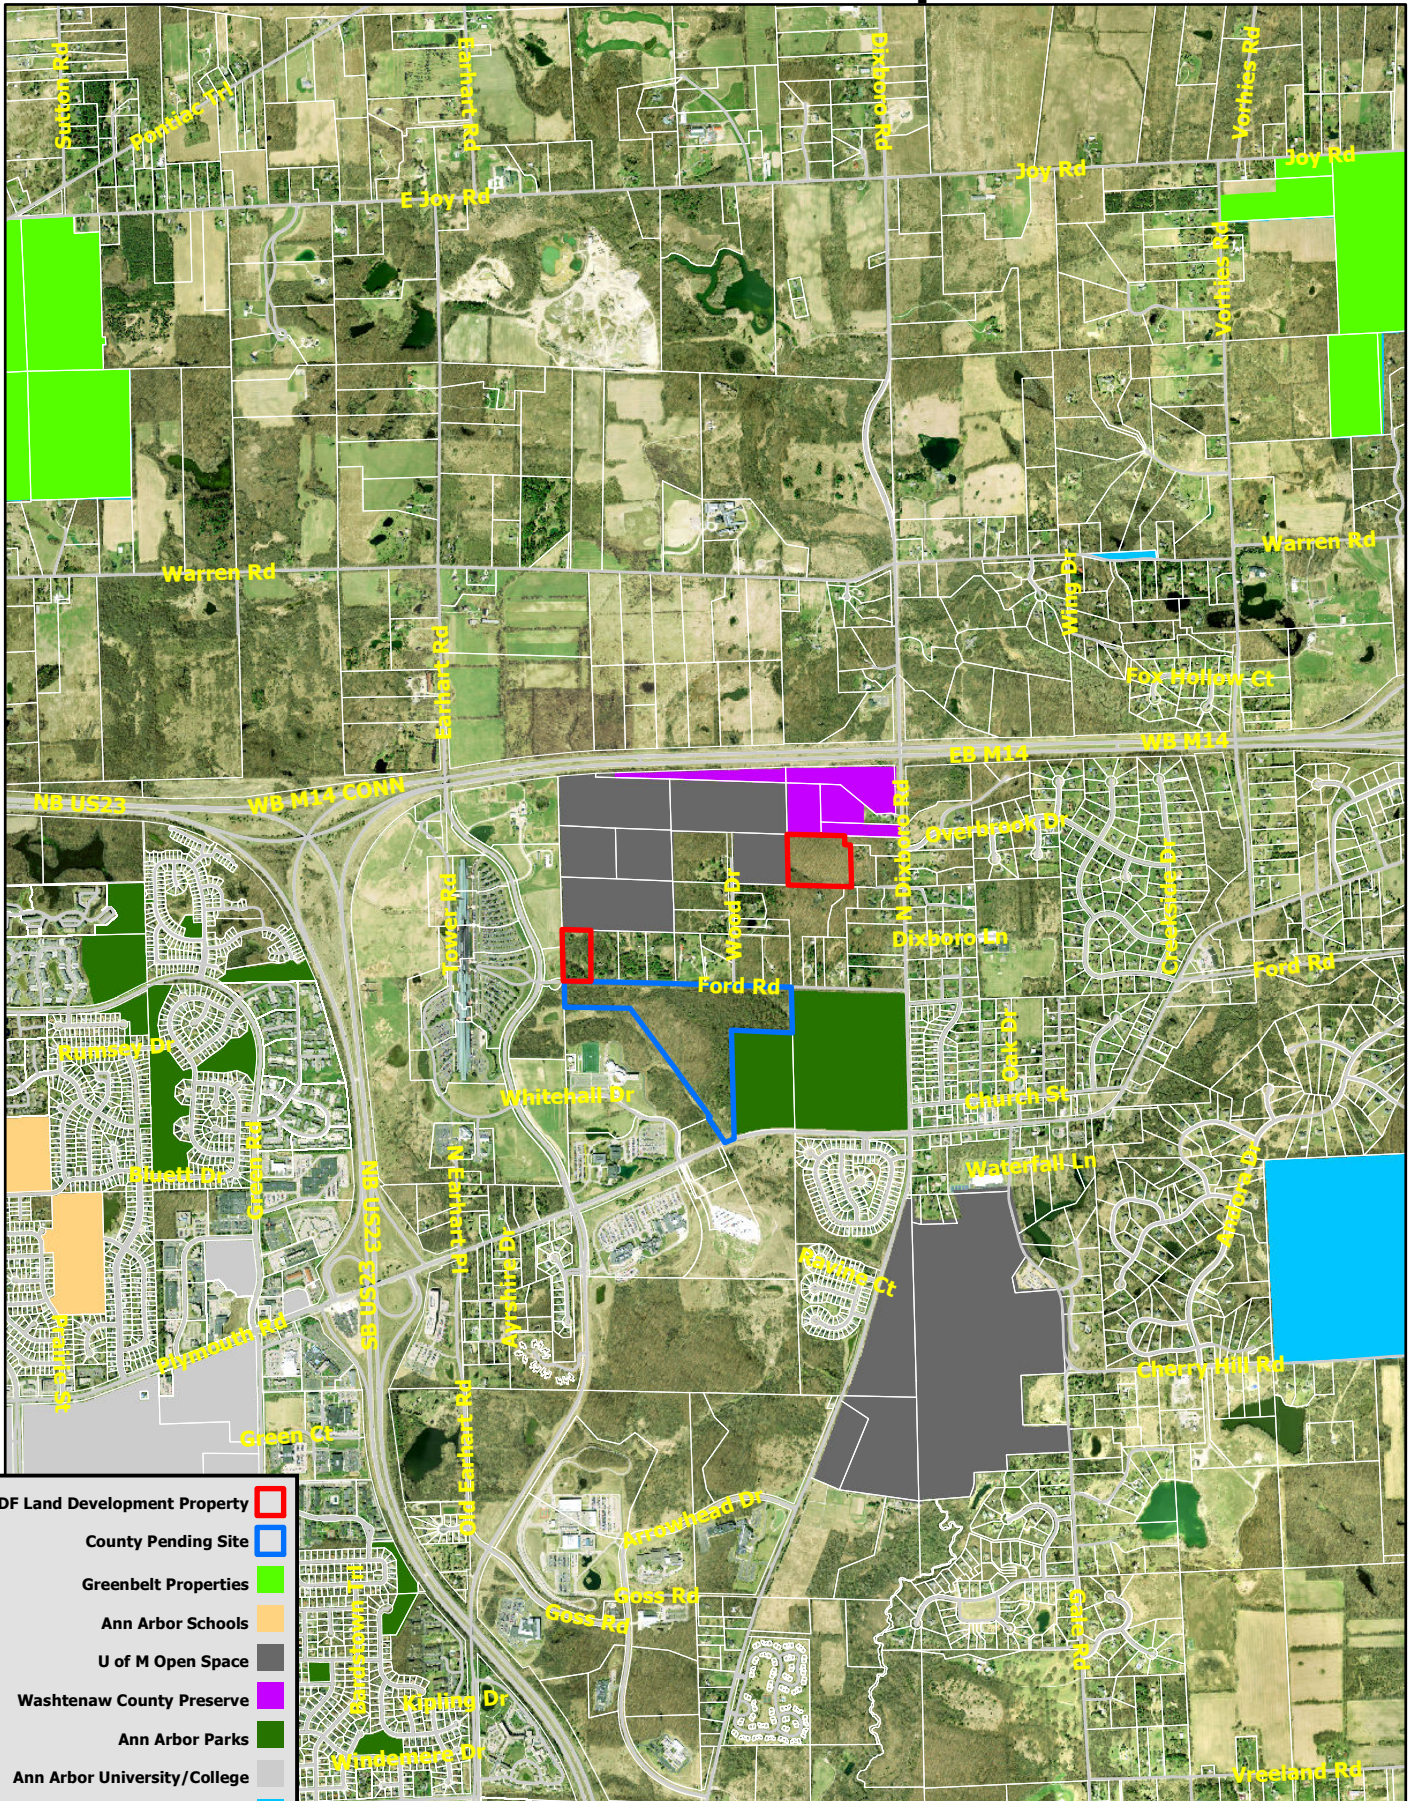

Owner: DF Land Development

- DF Land Development Property ■
- County Pending Site ■
- Greenbelt Properties ■
- Ann Arbor Schools ■
- U of M Open Space ■
- Washtenaw County Preserve ■
- Ann Arbor Parks ■
- Ann Arbor University/College ■
- County Conservation Lands ■
- County Parcels ■