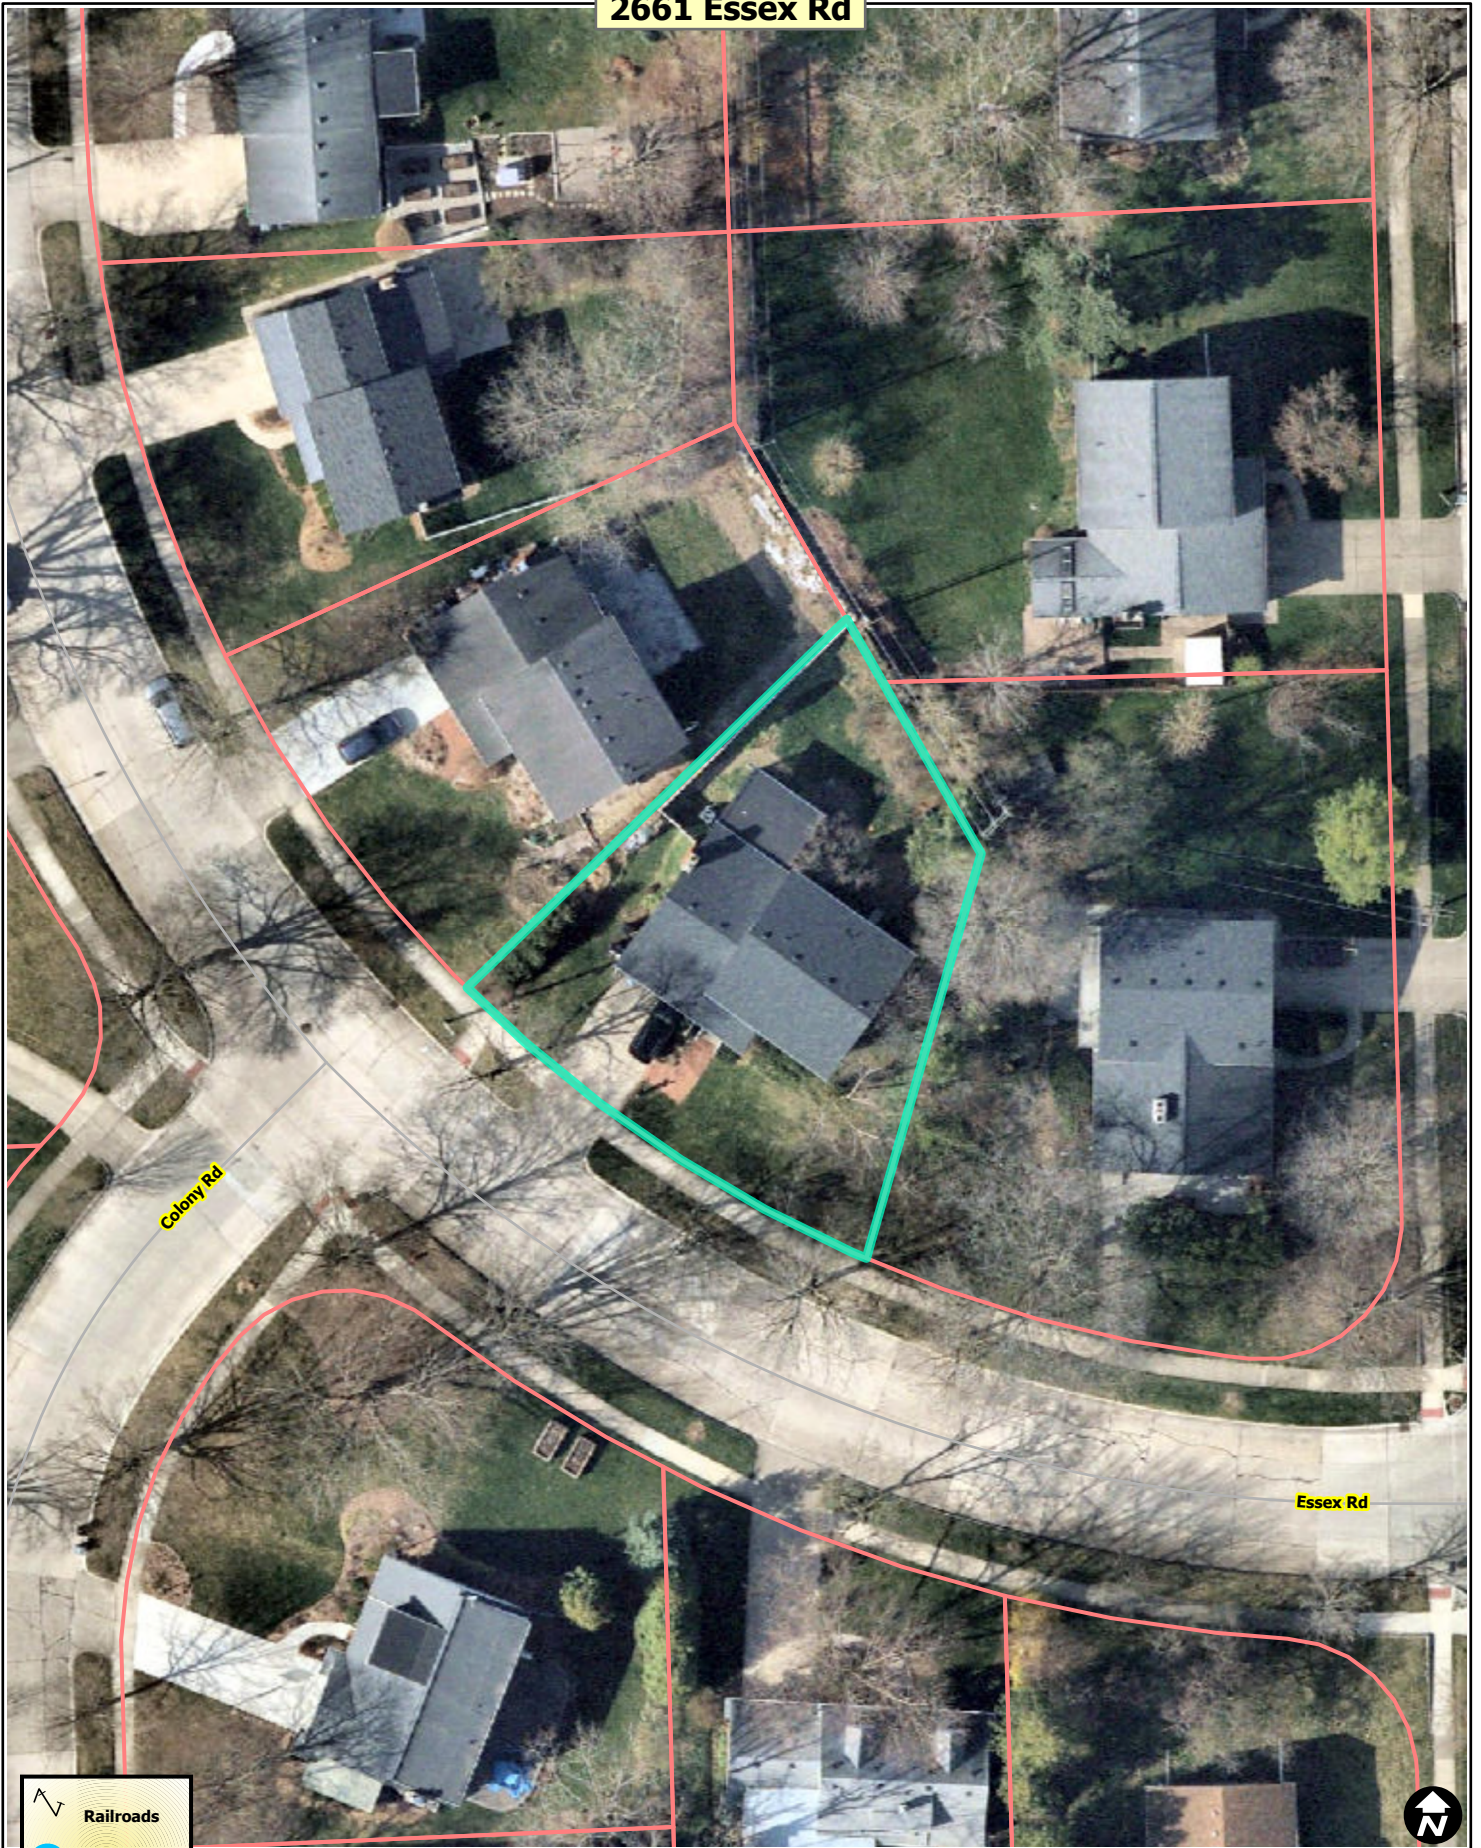

2661 Essex Rd

Colony Rd

Essex Rd

Legend:

- Railroads
- Huron River
- Tax Parcels

Map date: 1/28/2025
Any aerial imagery is circa 2024 unless otherwise noted
Terms of use: www.a2gov.org/terms