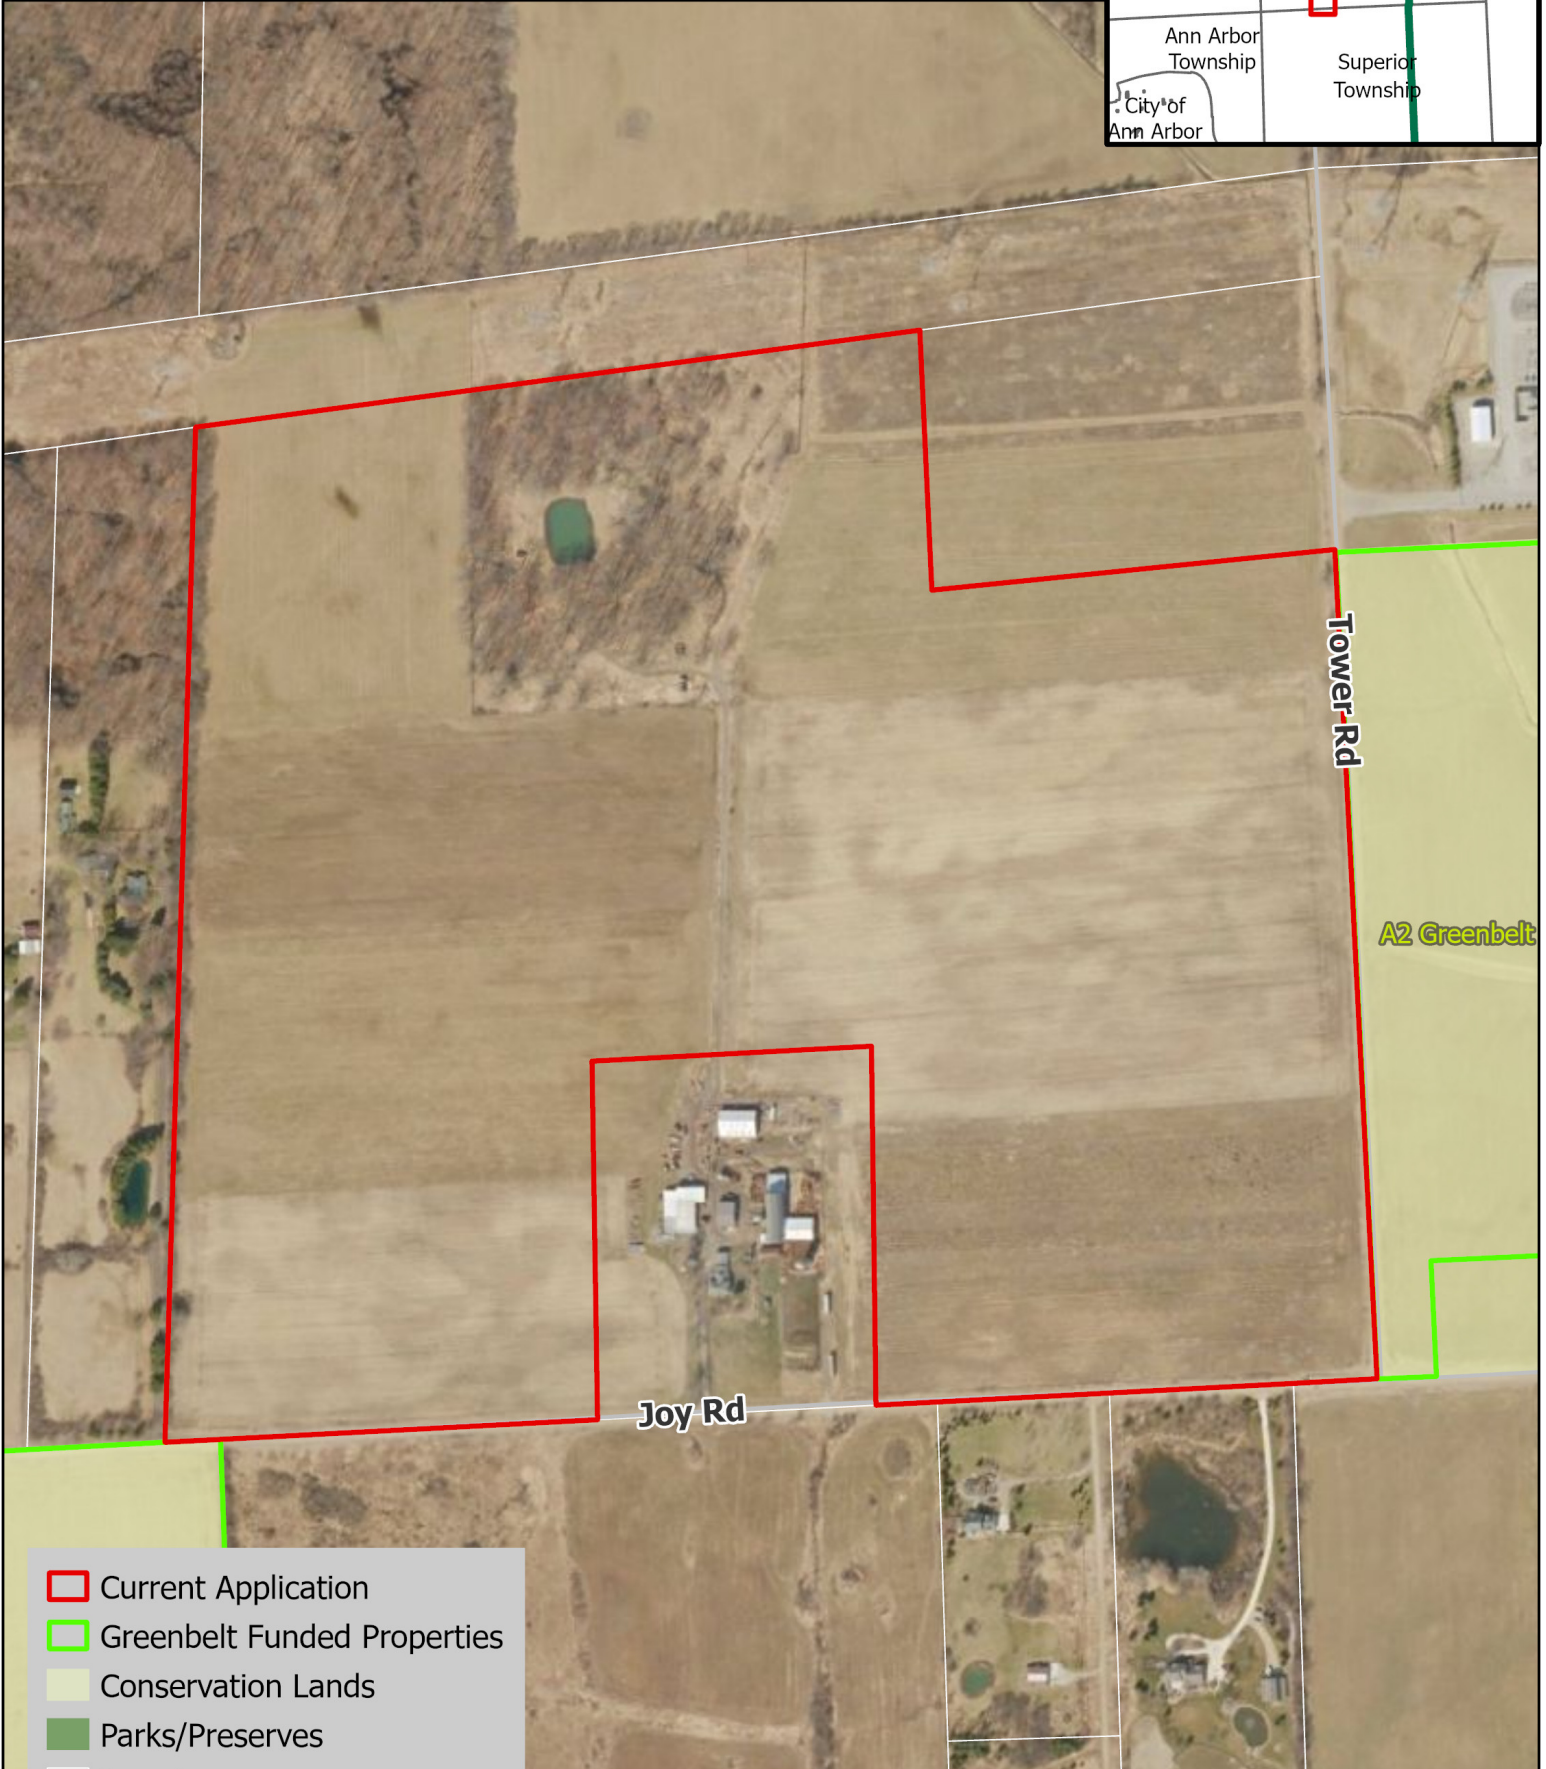

DEFOREST SALEM Property

115.6 acres
App ID: 2005-14

Greenbelt Locator Map

-  Current Application
-  Greenbelt Funded Properties
-  Conservation Lands
-  Parks/Preserves
-  Parcels
-  Roads

conservation lands labels indicate the easement holder

Data Credits: City of Ann Arbor; Washtenaw County