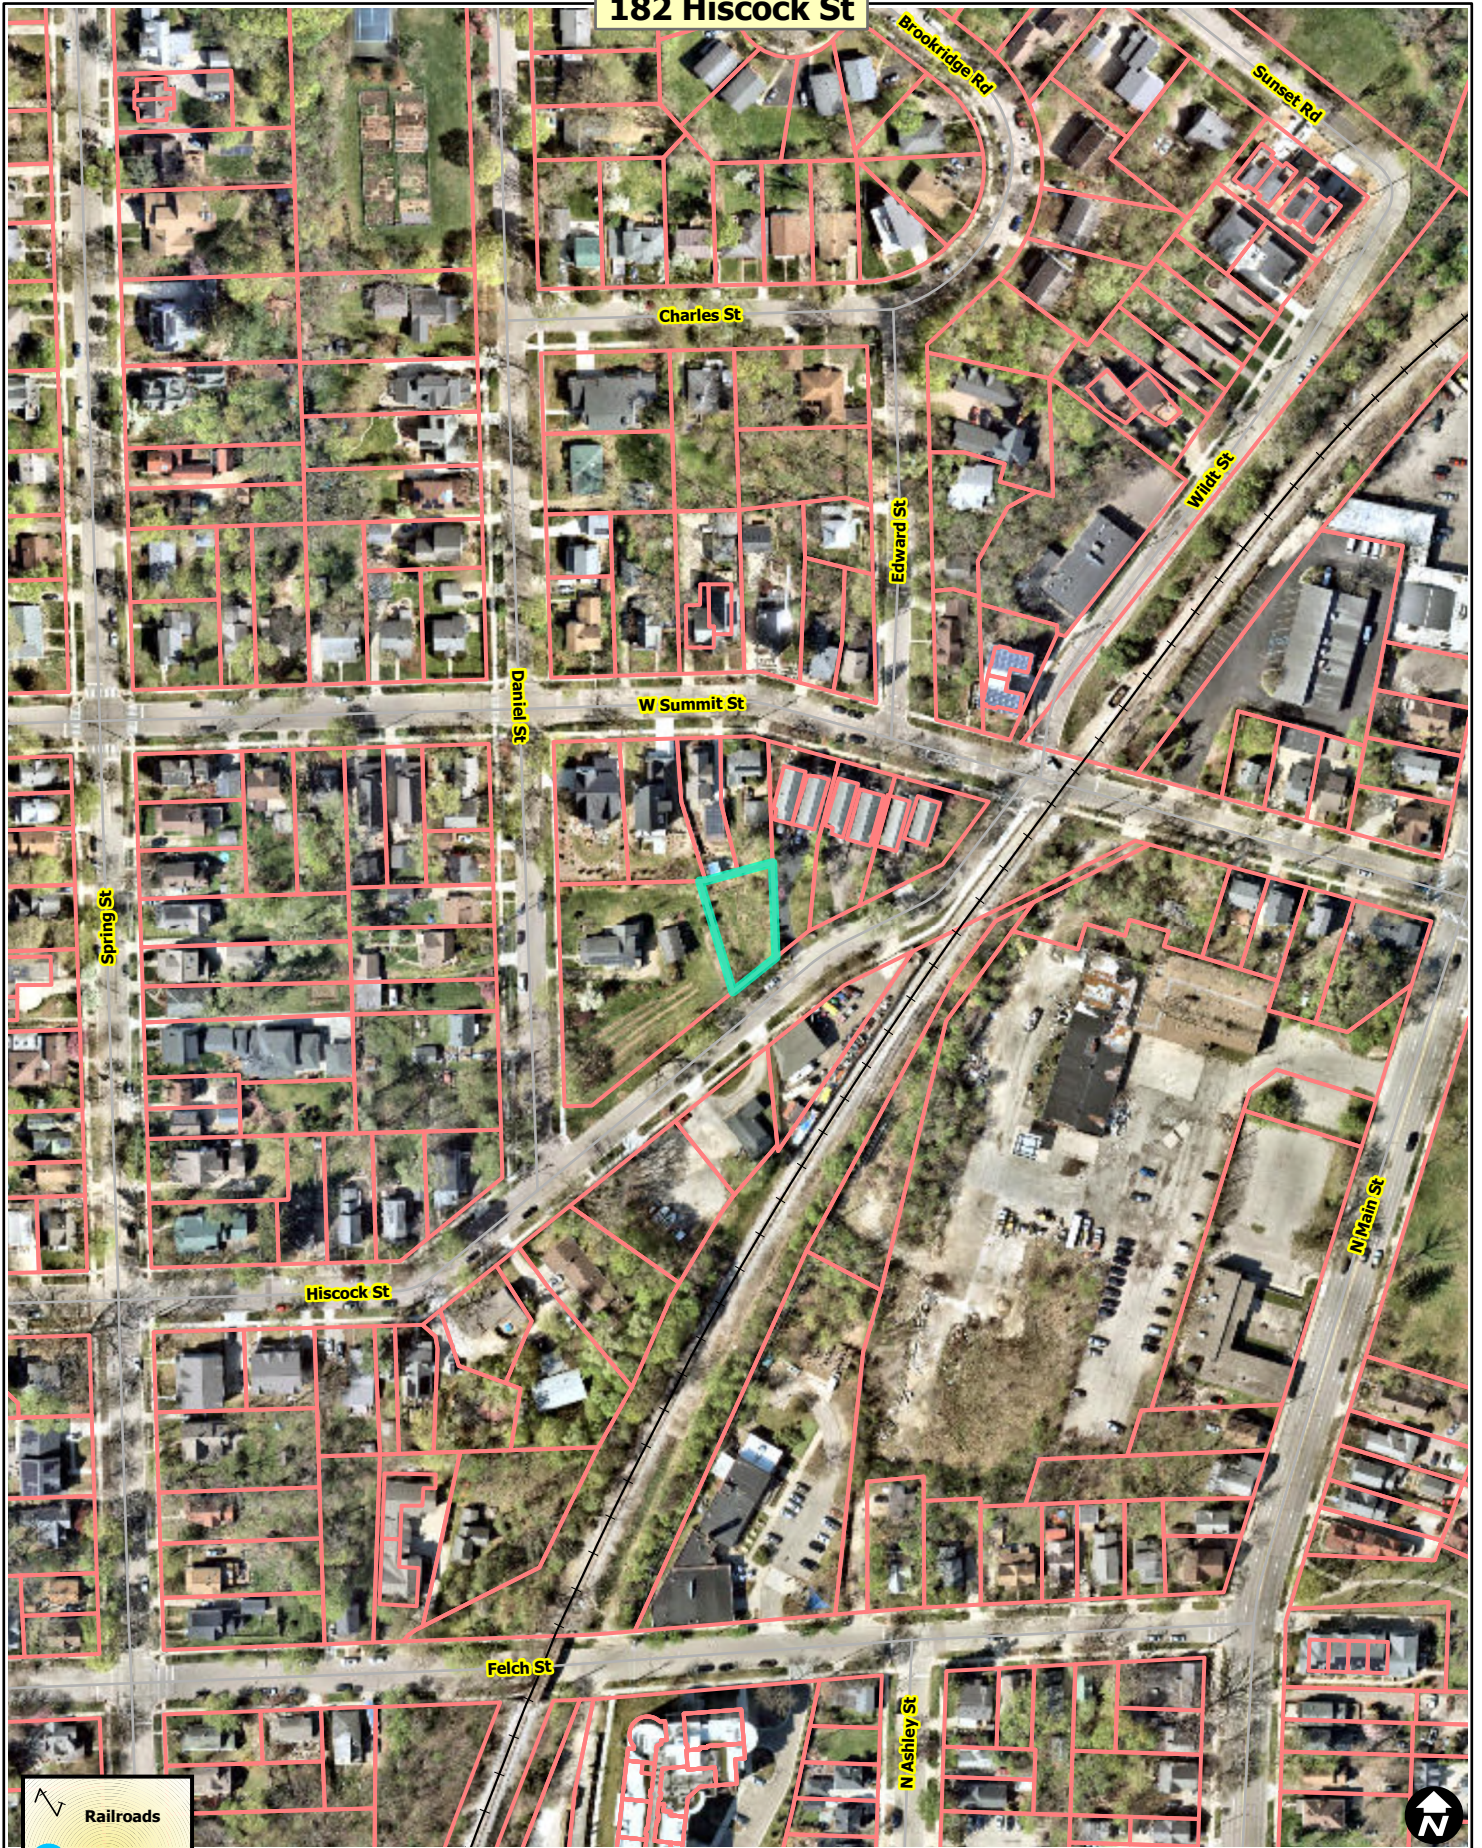

182 Hiscock St

-  Railroads
-  Huron River
-  Tax Parcels

Map date: 4/30/2026
Any aerial imagery is circa 2025 unless otherwise noted
Terms of use:
www.a2gov.org/policies-and-notices/