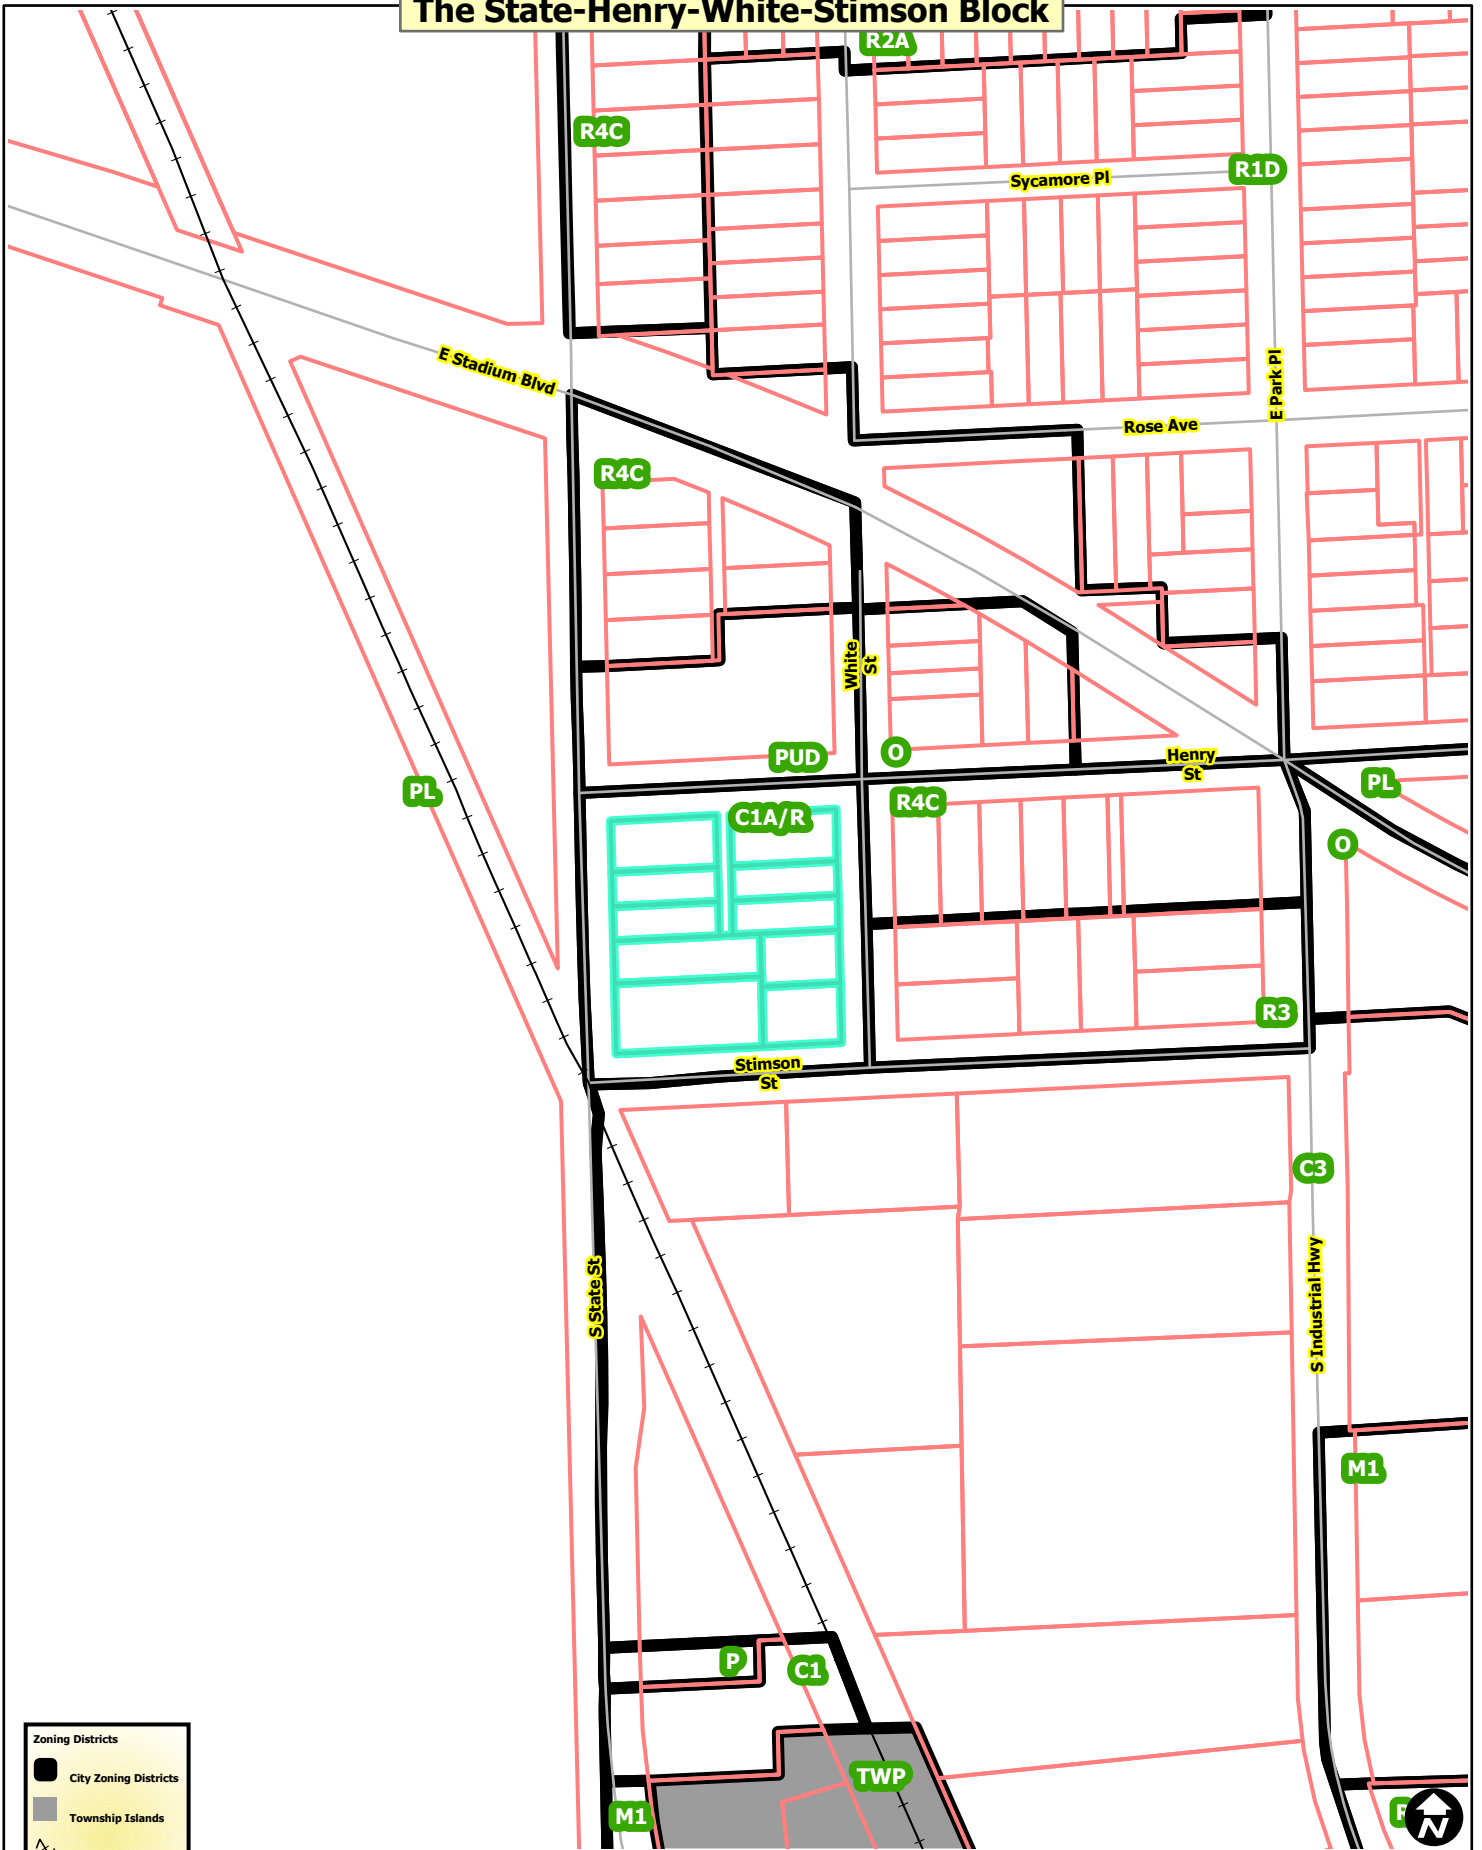

The State-Henry-White-Stimson Block

Zoning Districts

- City Zoning Districts
- Township Islands
- Railroads
- Huron River
- Tax Parcels

Map date: 4/8/2024
 Any aerial imagery is circa 2023 unless otherwise noted
 Terms of use: www.a2gov.org/terms