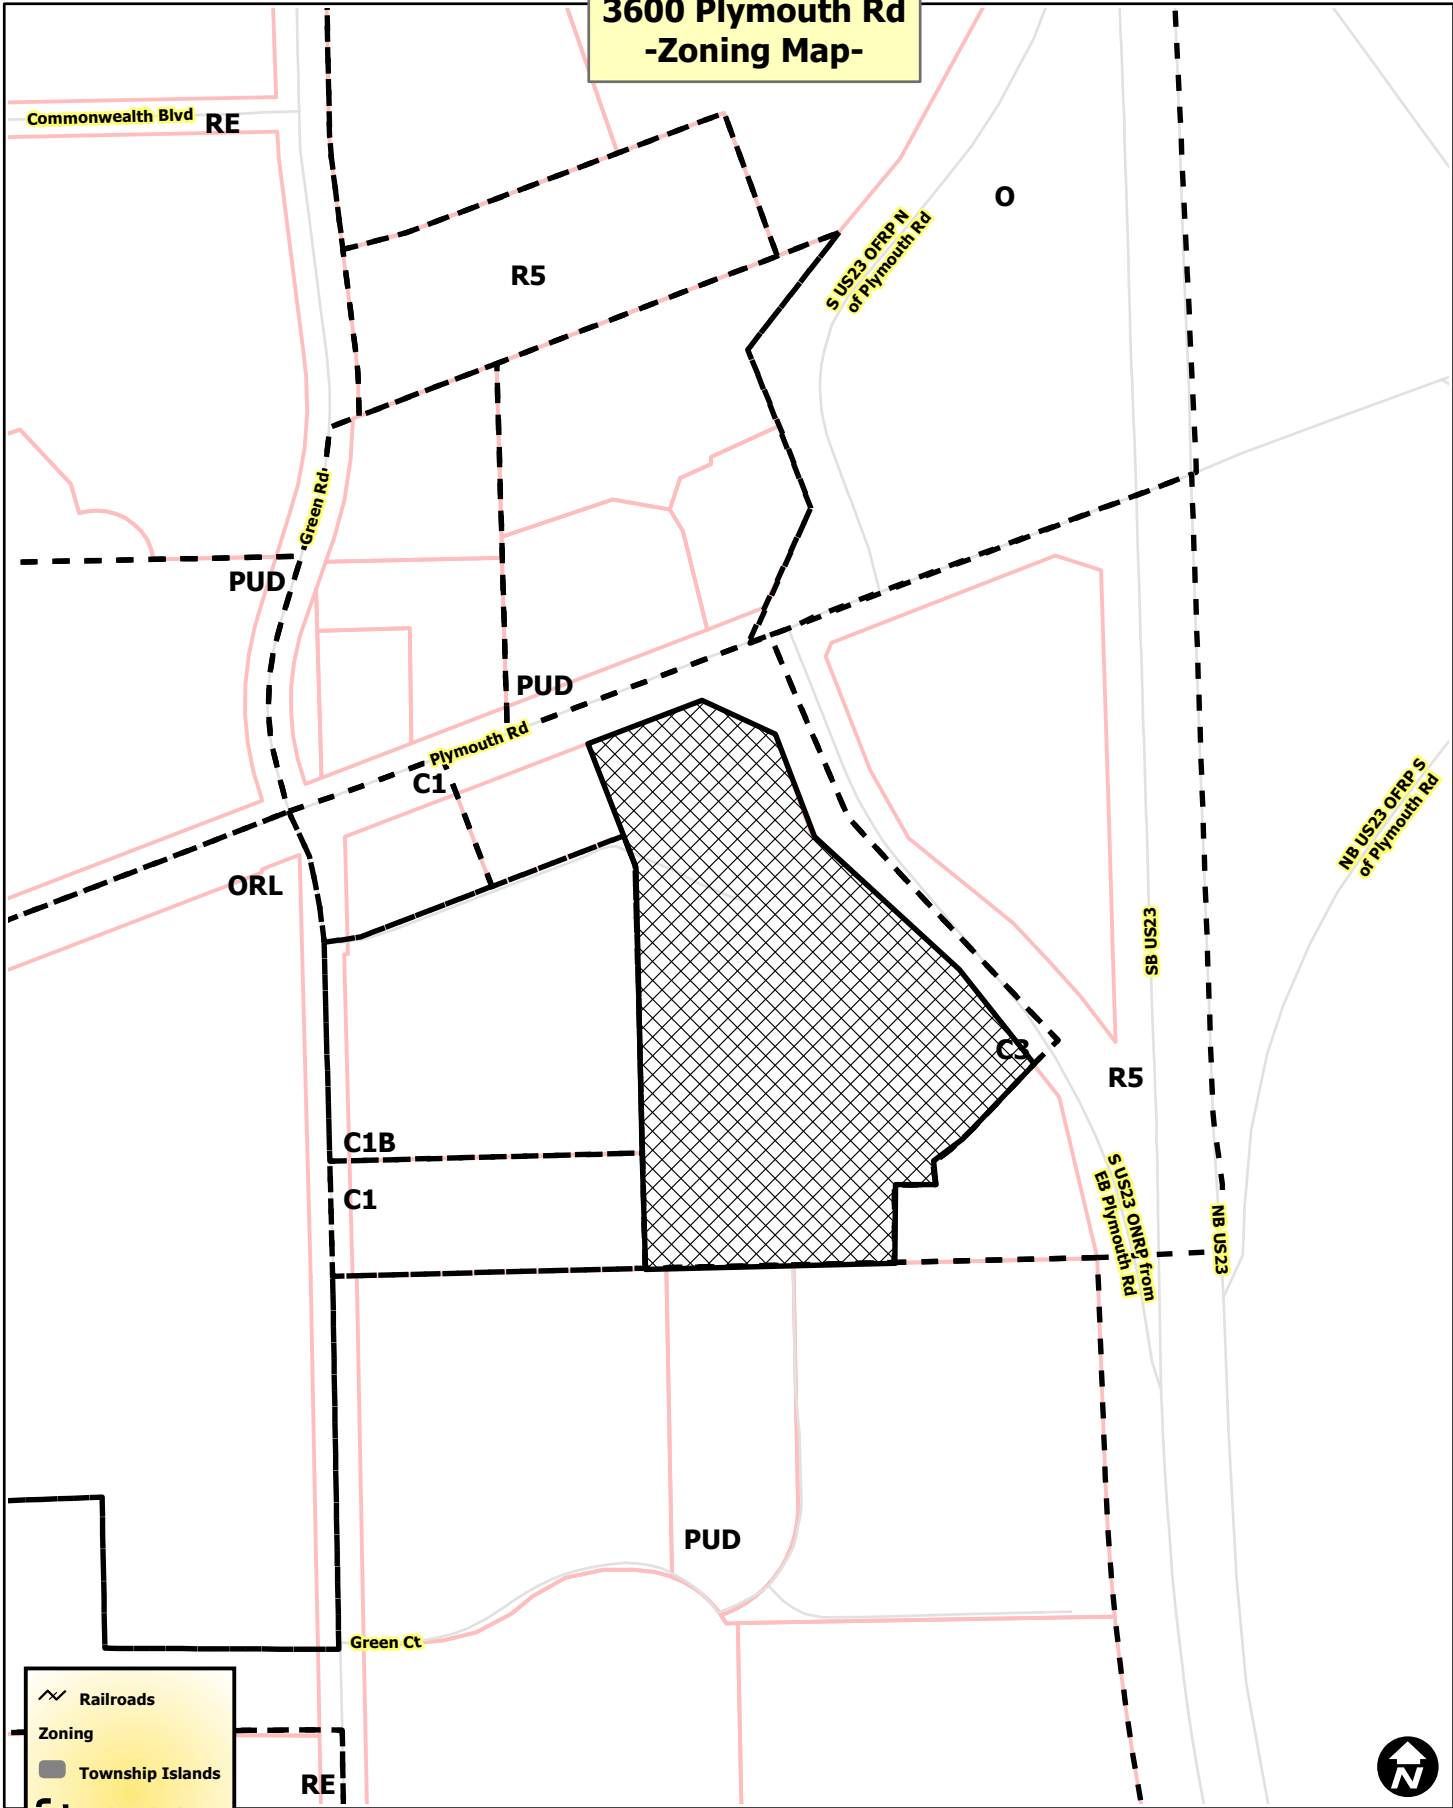

3600 Plymouth Rd -Zoning Map-

	Railroads
Zoning	
	Township Islands
	Zoning Districts
	Parcels
	Huron River

City of Ann Arbor Map Disclaimer:

Map Created: 8/22/2014