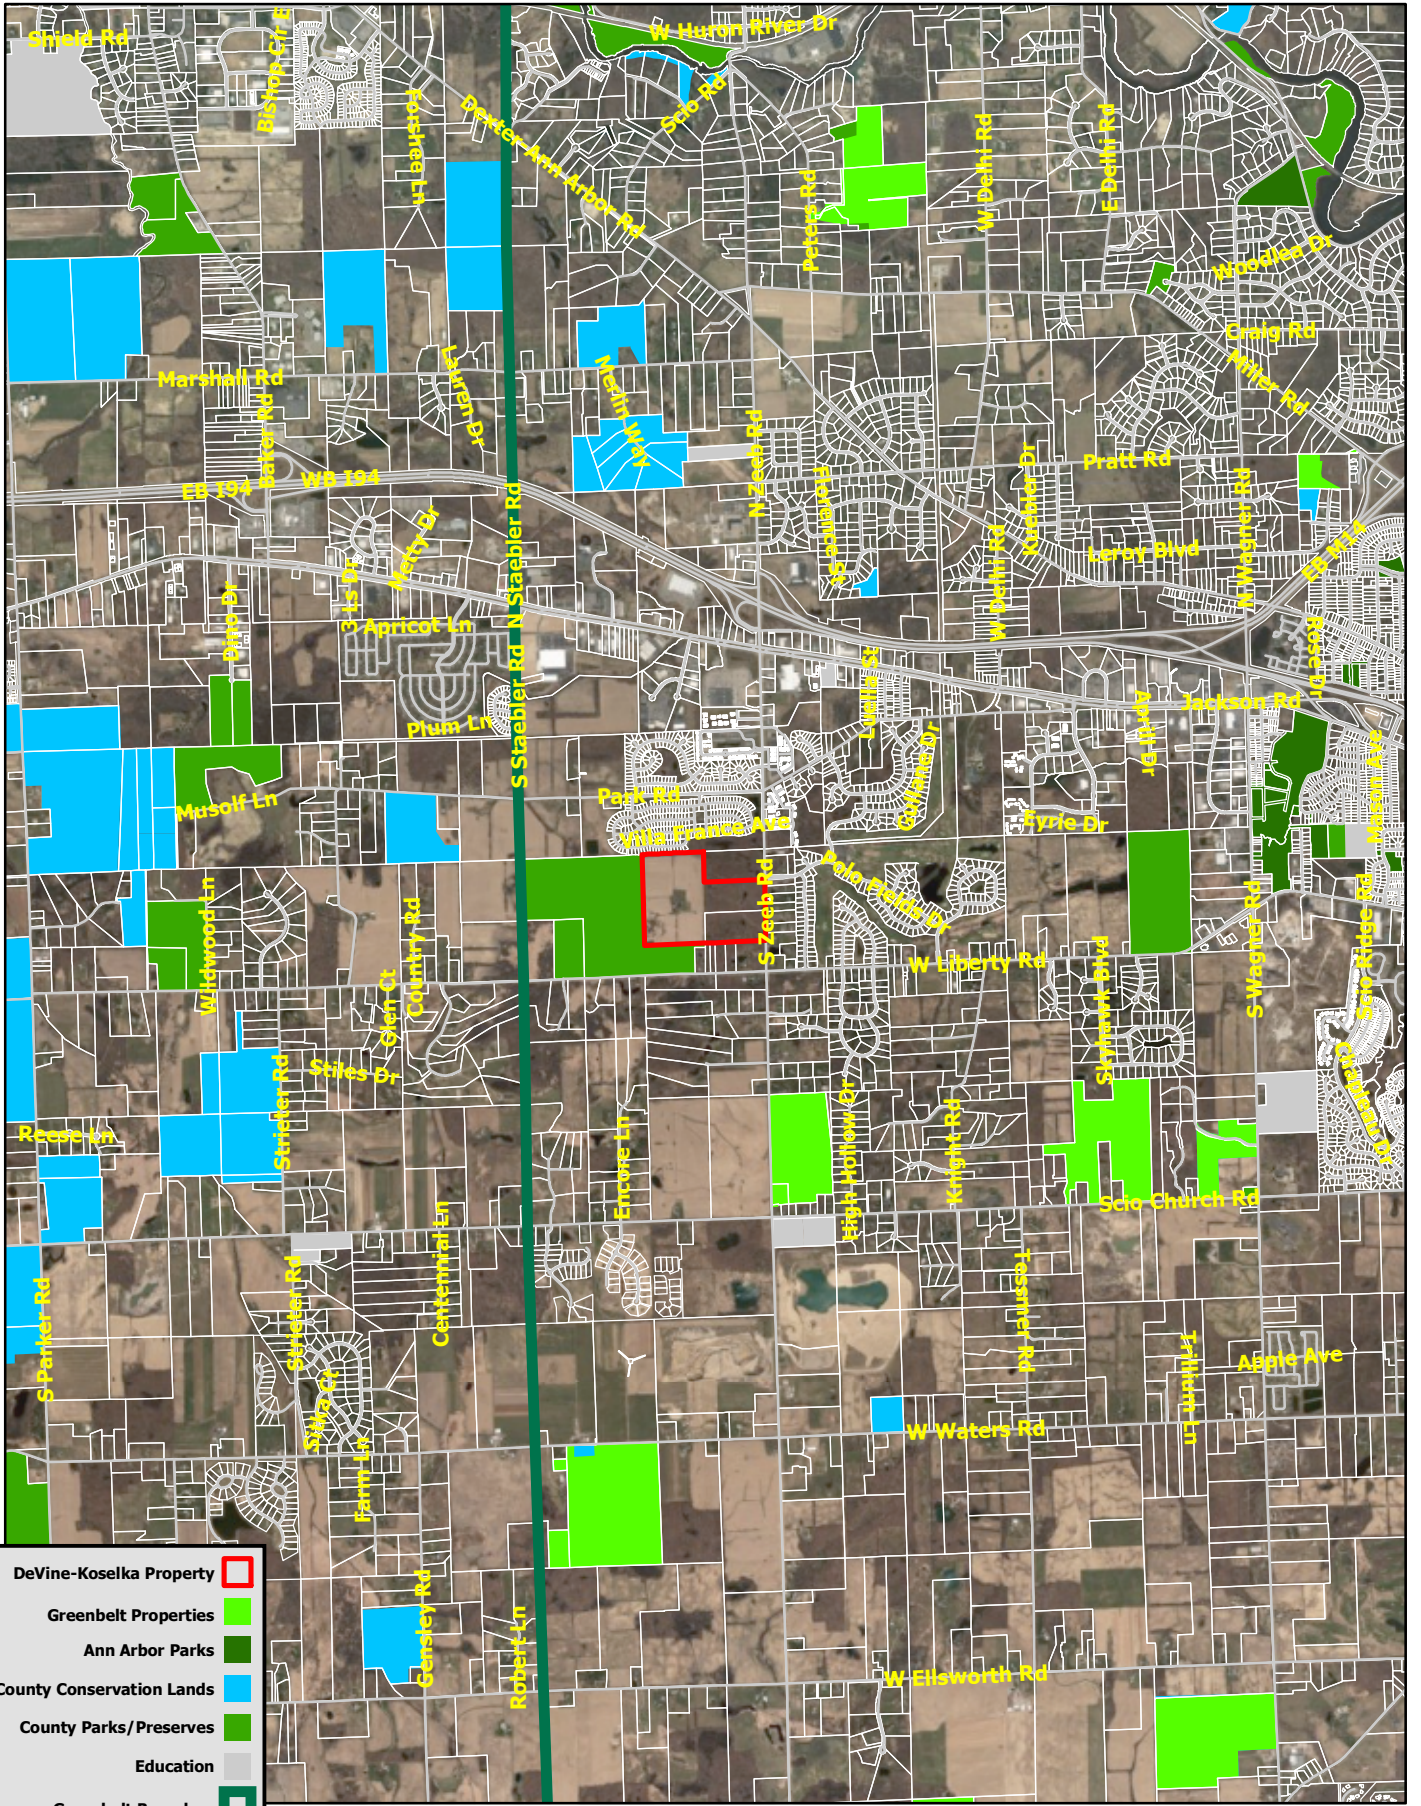

Owner: DeVine-Koselka

- DeVine-Koselka Property
- Greenbelt Properties
- Ann Arbor Parks
- County Conservation Lands
- County Parks/Preserves
- Education
- Greenbelt Boundary
- Parcels