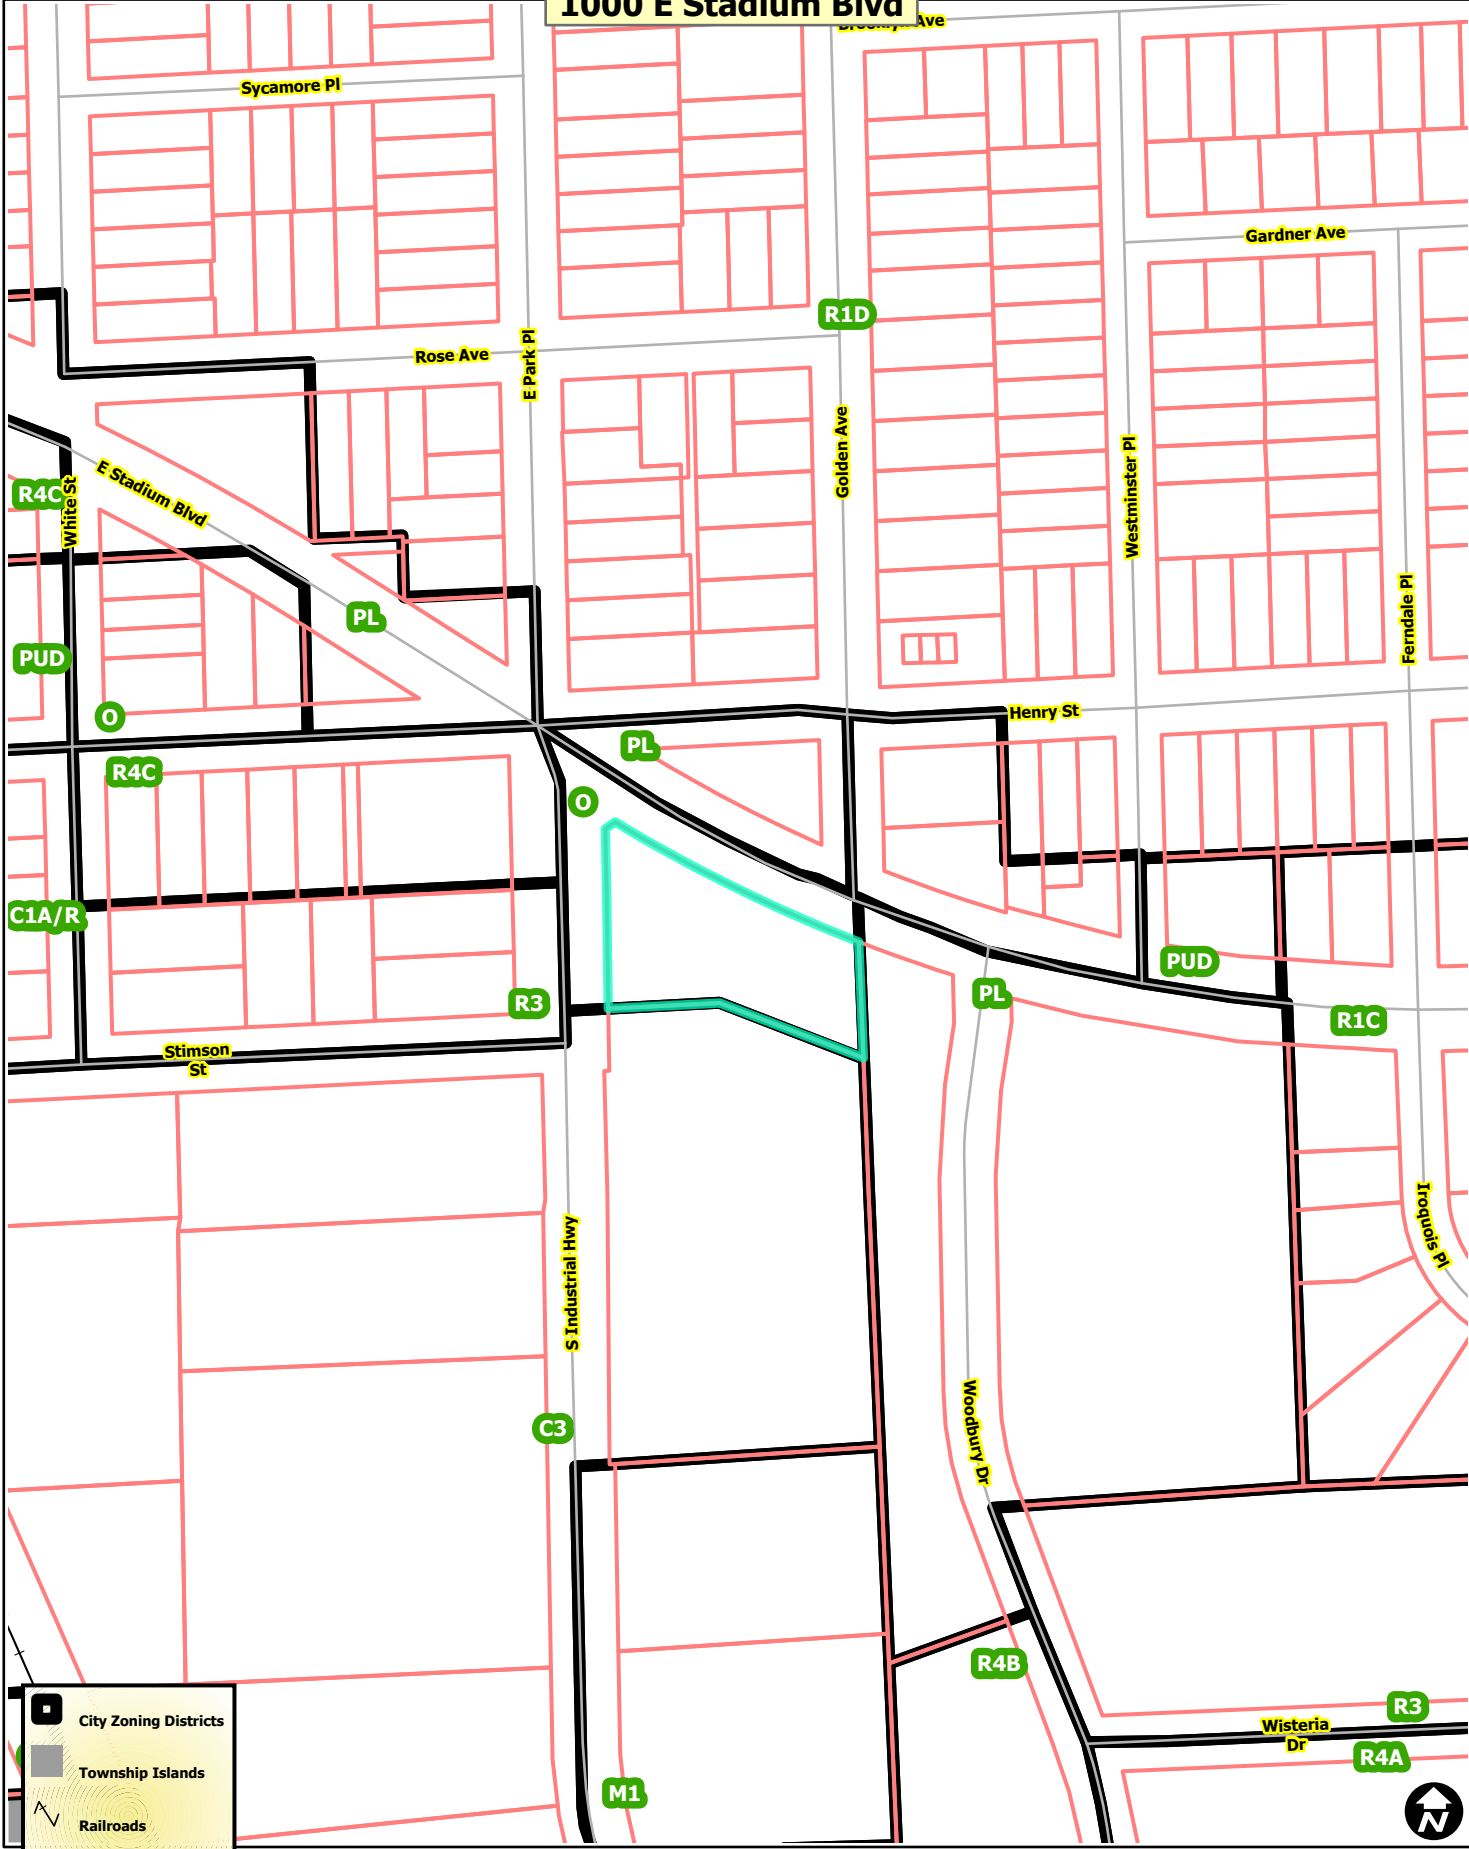

1000 E Stadium Blvd

City Zoning Districts

Township Islands

Railroads

Huron River

Tax Parcels

Map date: 7/1/2024
Any aerial imagery is circa 2024 unless otherwise noted
Terms of use: www.a2gov.org/terms