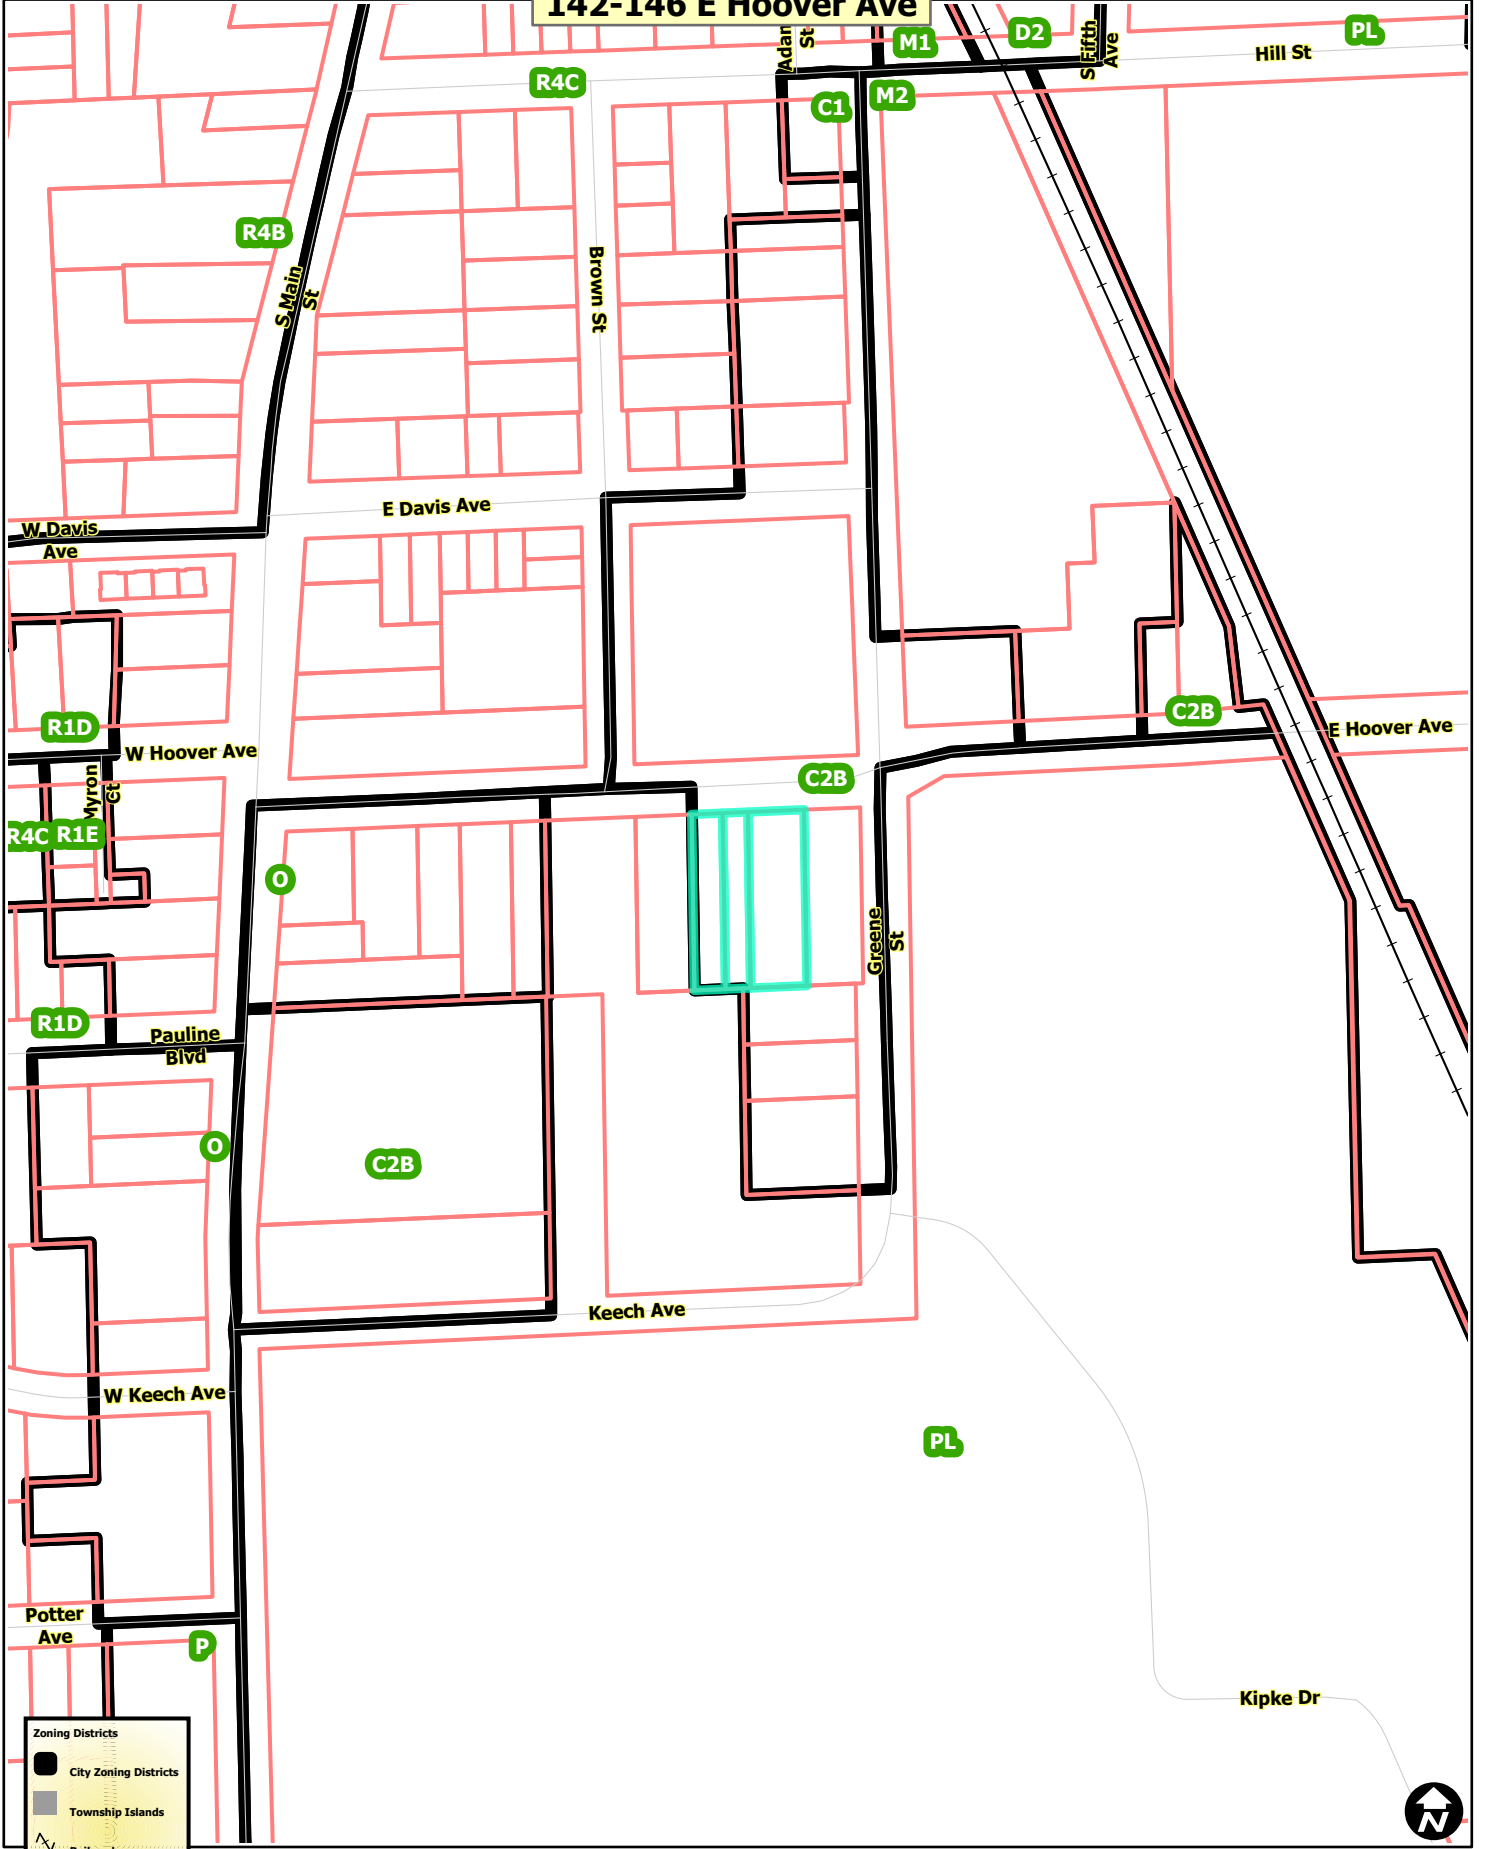

142-146 E Hoover Ave

Zoning Districts

- City Zoning Districts
- Township Islands
- Railroads
- Huron River
- Tax Parcels

Map date: 3/25/2024
Any aerial imagery is circa 2023 unless otherwise noted
Terms of use: www.a2gov.org/terms