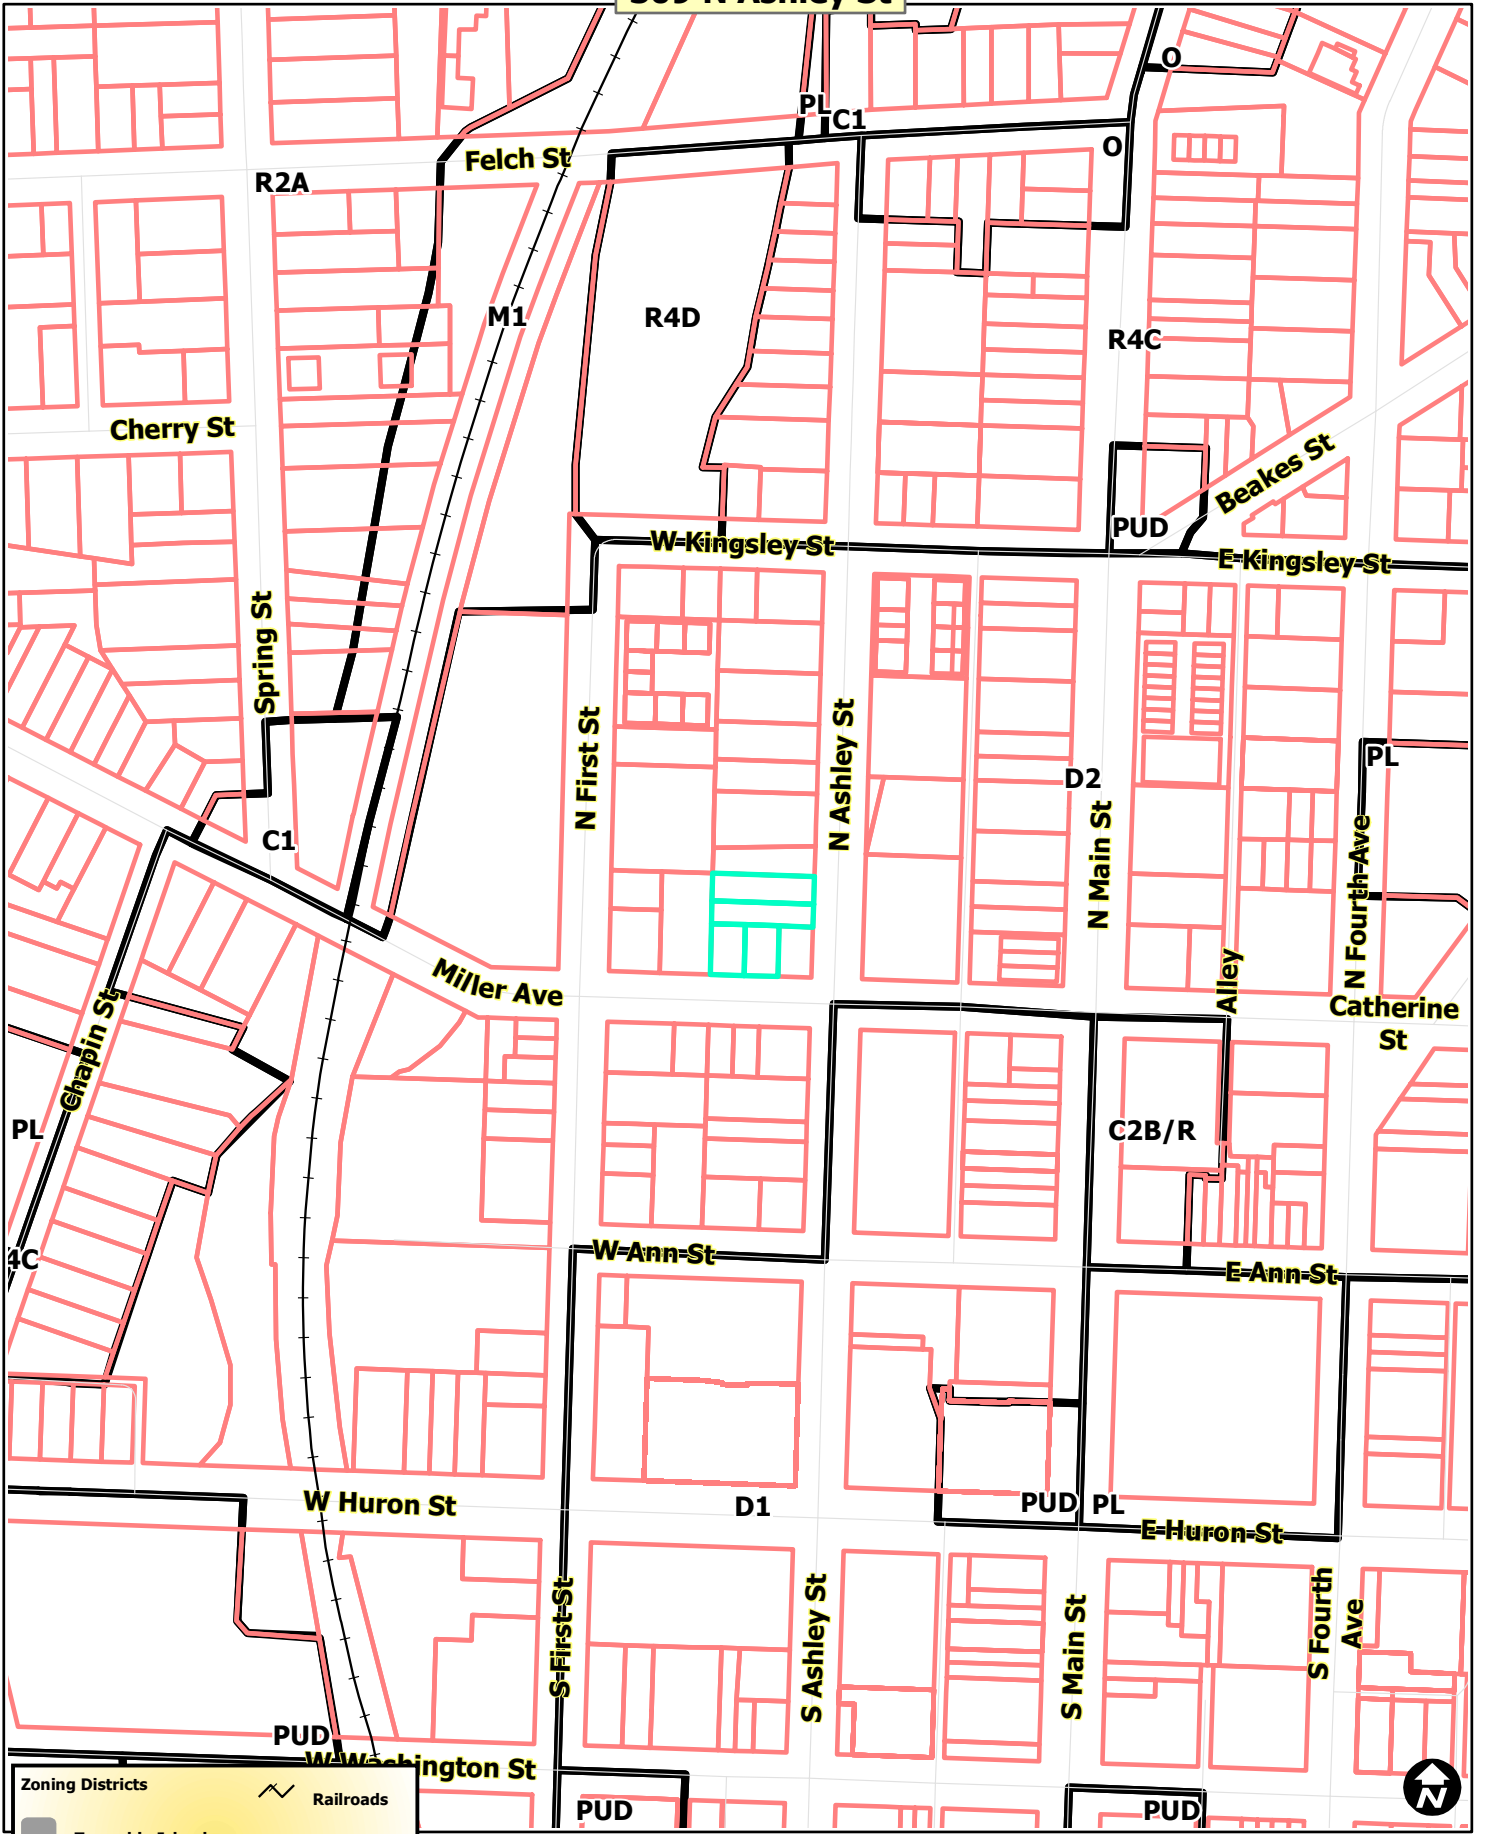

309 N Ashley St

	Zoning Districts		Railroads
	Township Islands		Huron River
	City Zoning Districts		Tax Parcels

Map date 3/16/2018
 Any aerial imagery is circa 2015 unless otherwise noted
 Terms of use: www.a2gov.org/terms