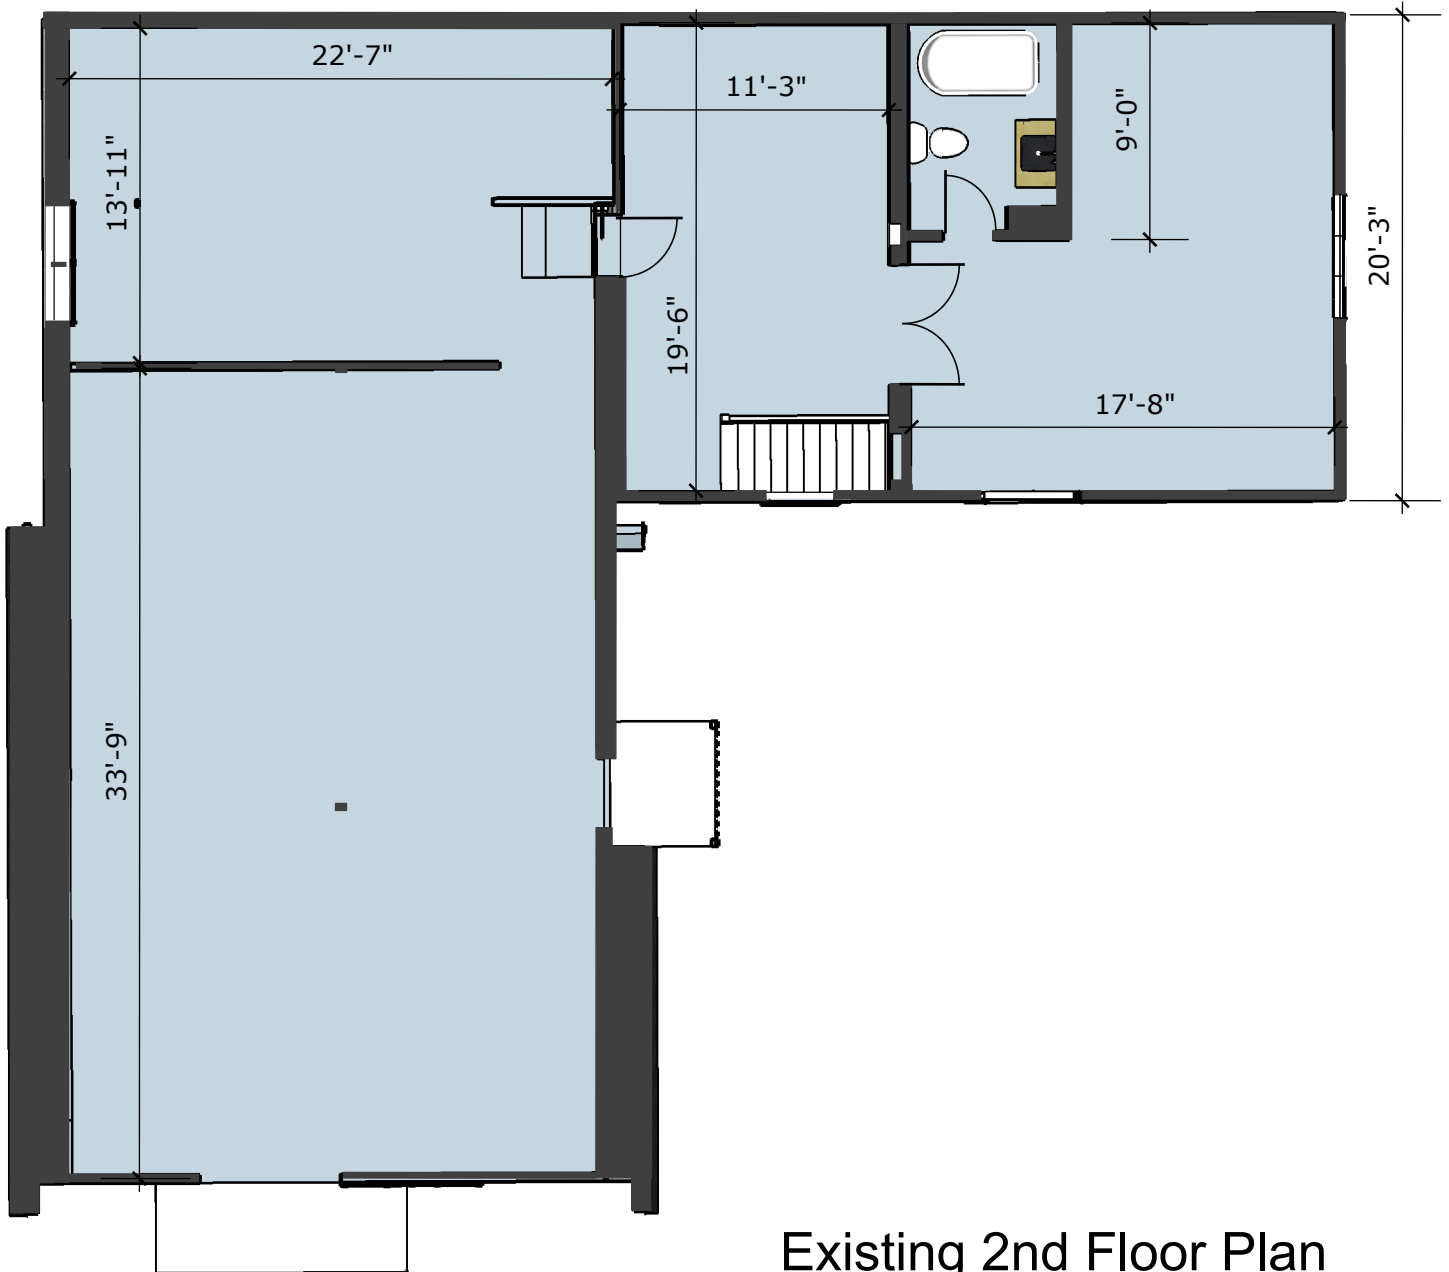

436 Third Street

436 Third Street

Existing 2nd Floor Plan

Scale: 0 8' 16'