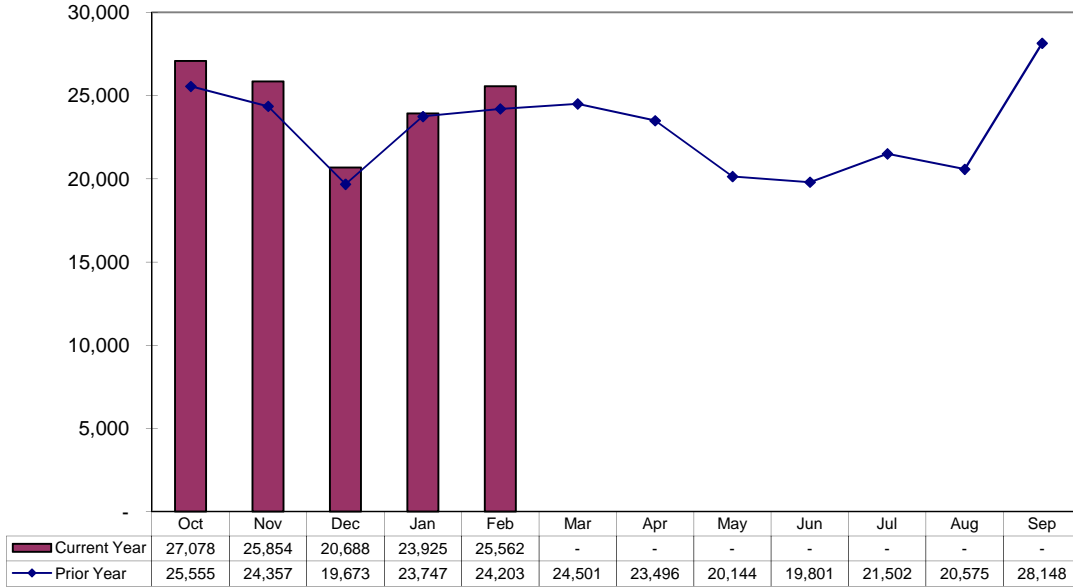

Average Weekday Passengers

February 2013

Fixed Route Average Weekday Passengers

A-Ride Average Weekday Passengers