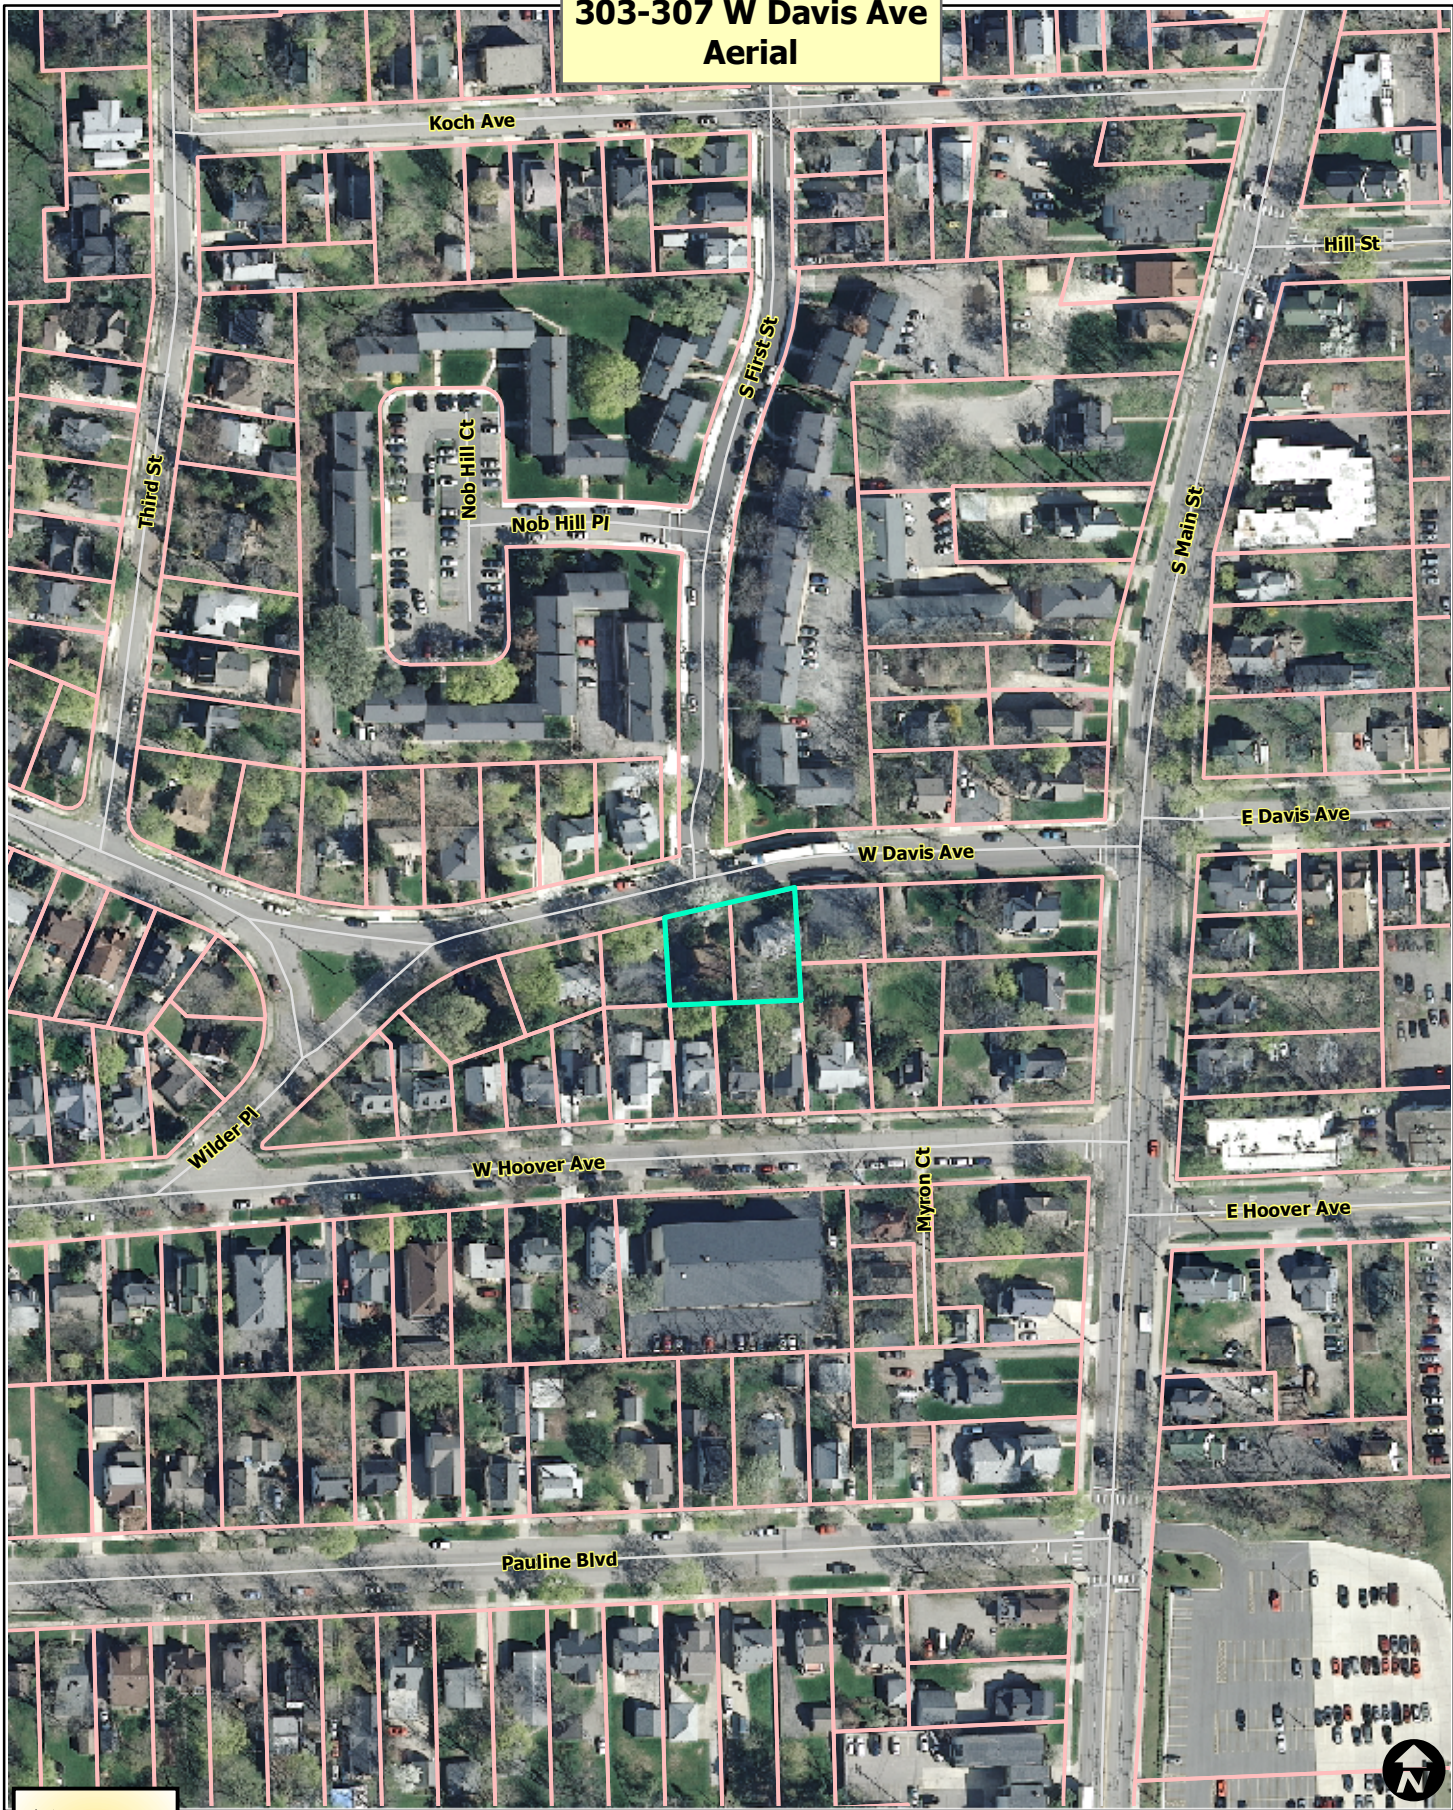

303-307 W Davis Ave Aerial

- Railroads
- Parcels
- Huron River