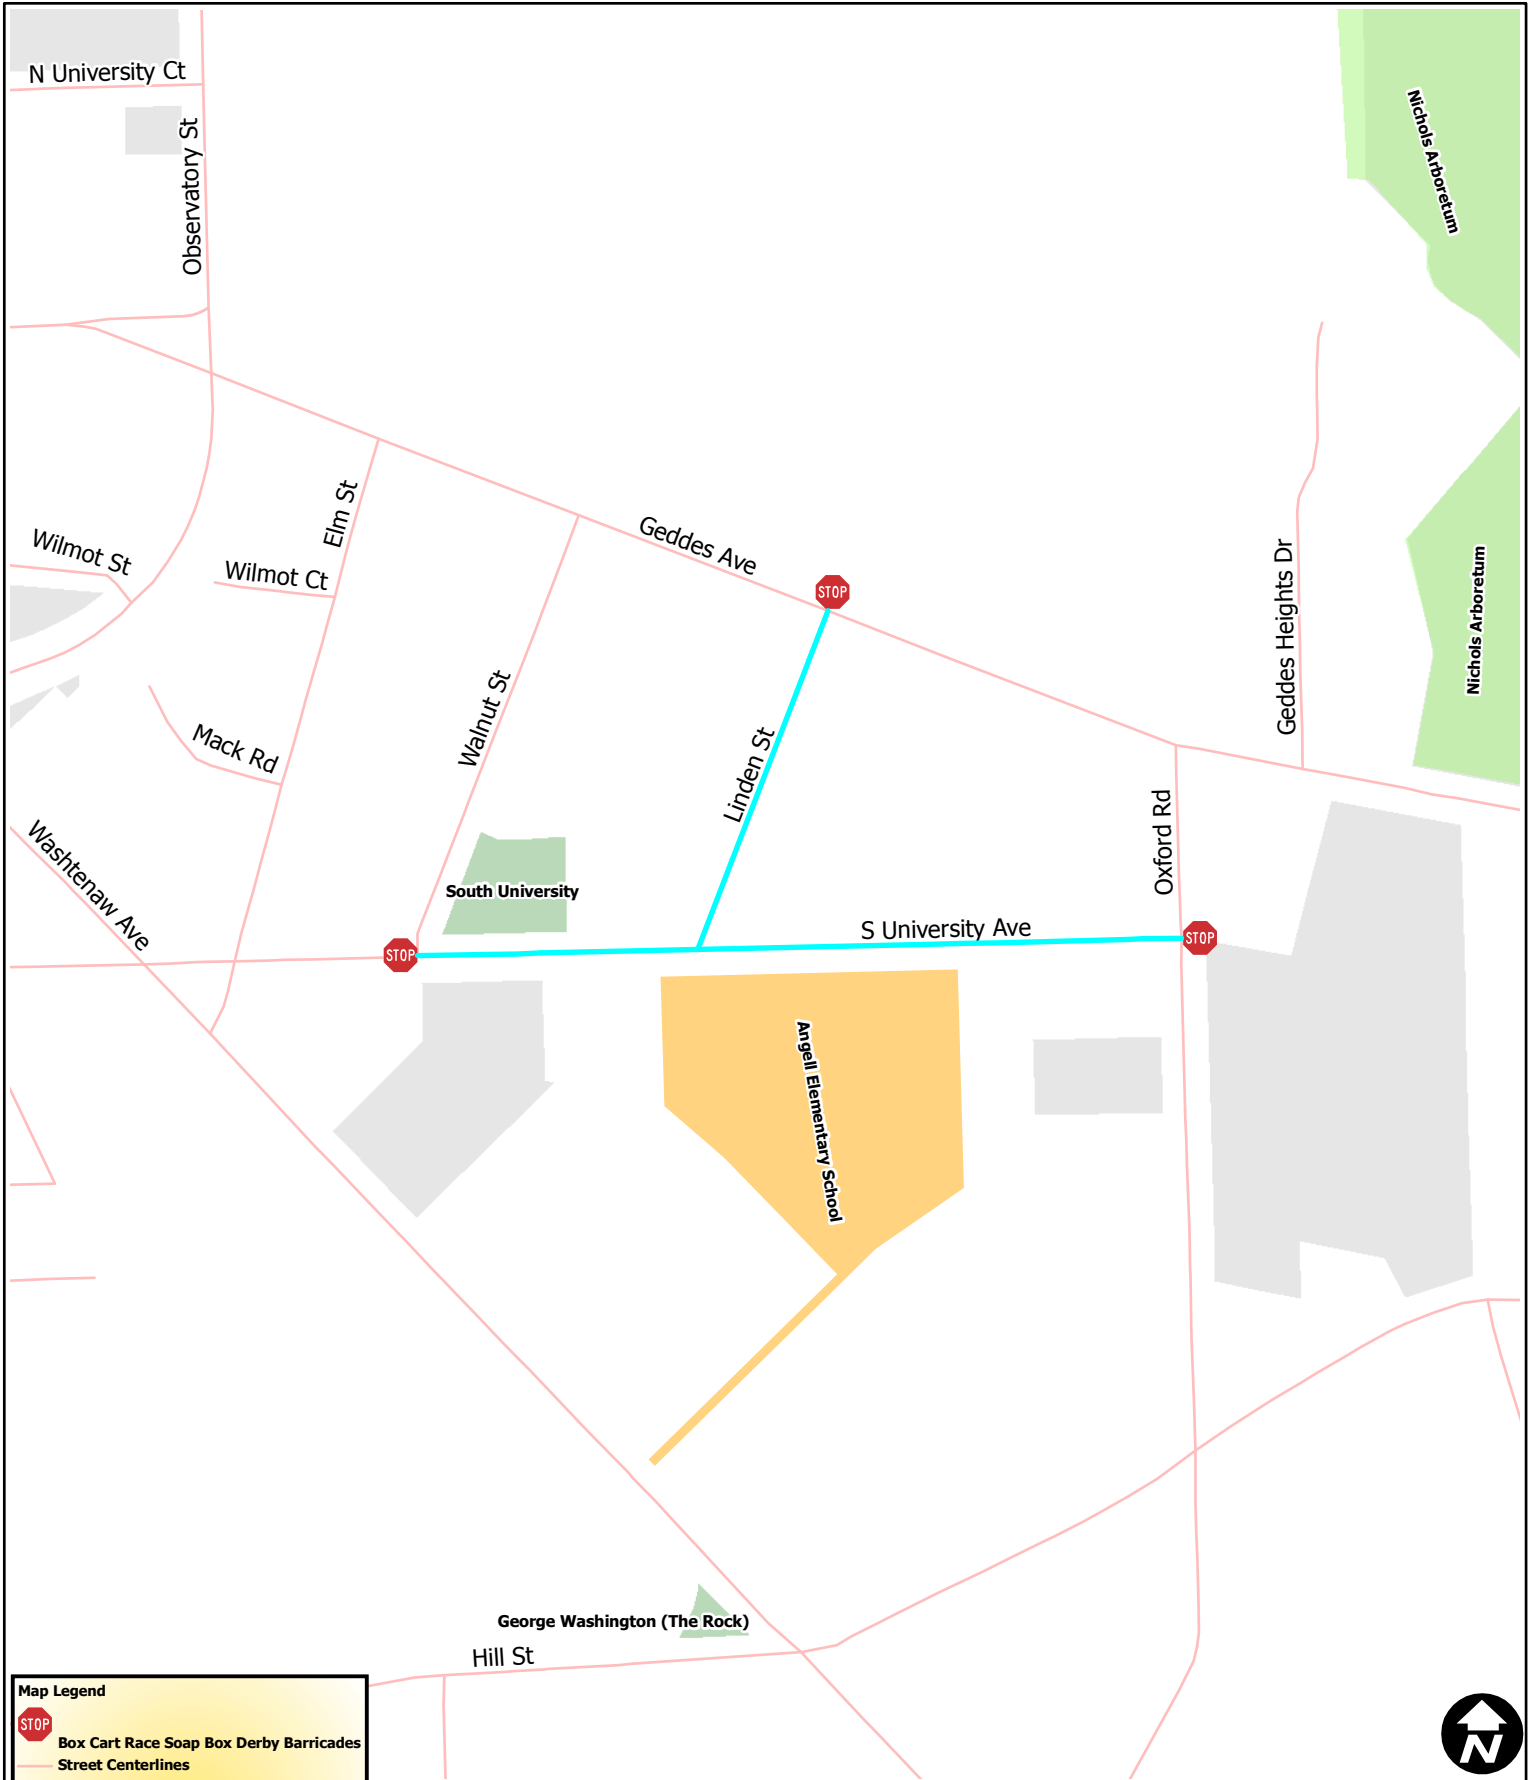

Box Cart Race Soap Box Derby

Map Legend

- Box Cart Race Soap Box Derby Barricades
- Street Centerlines
- Railroads
- Rivers and Streams
- Lakes and Ponds
- Schools
- Non City Open Spaces
- Parks
- University