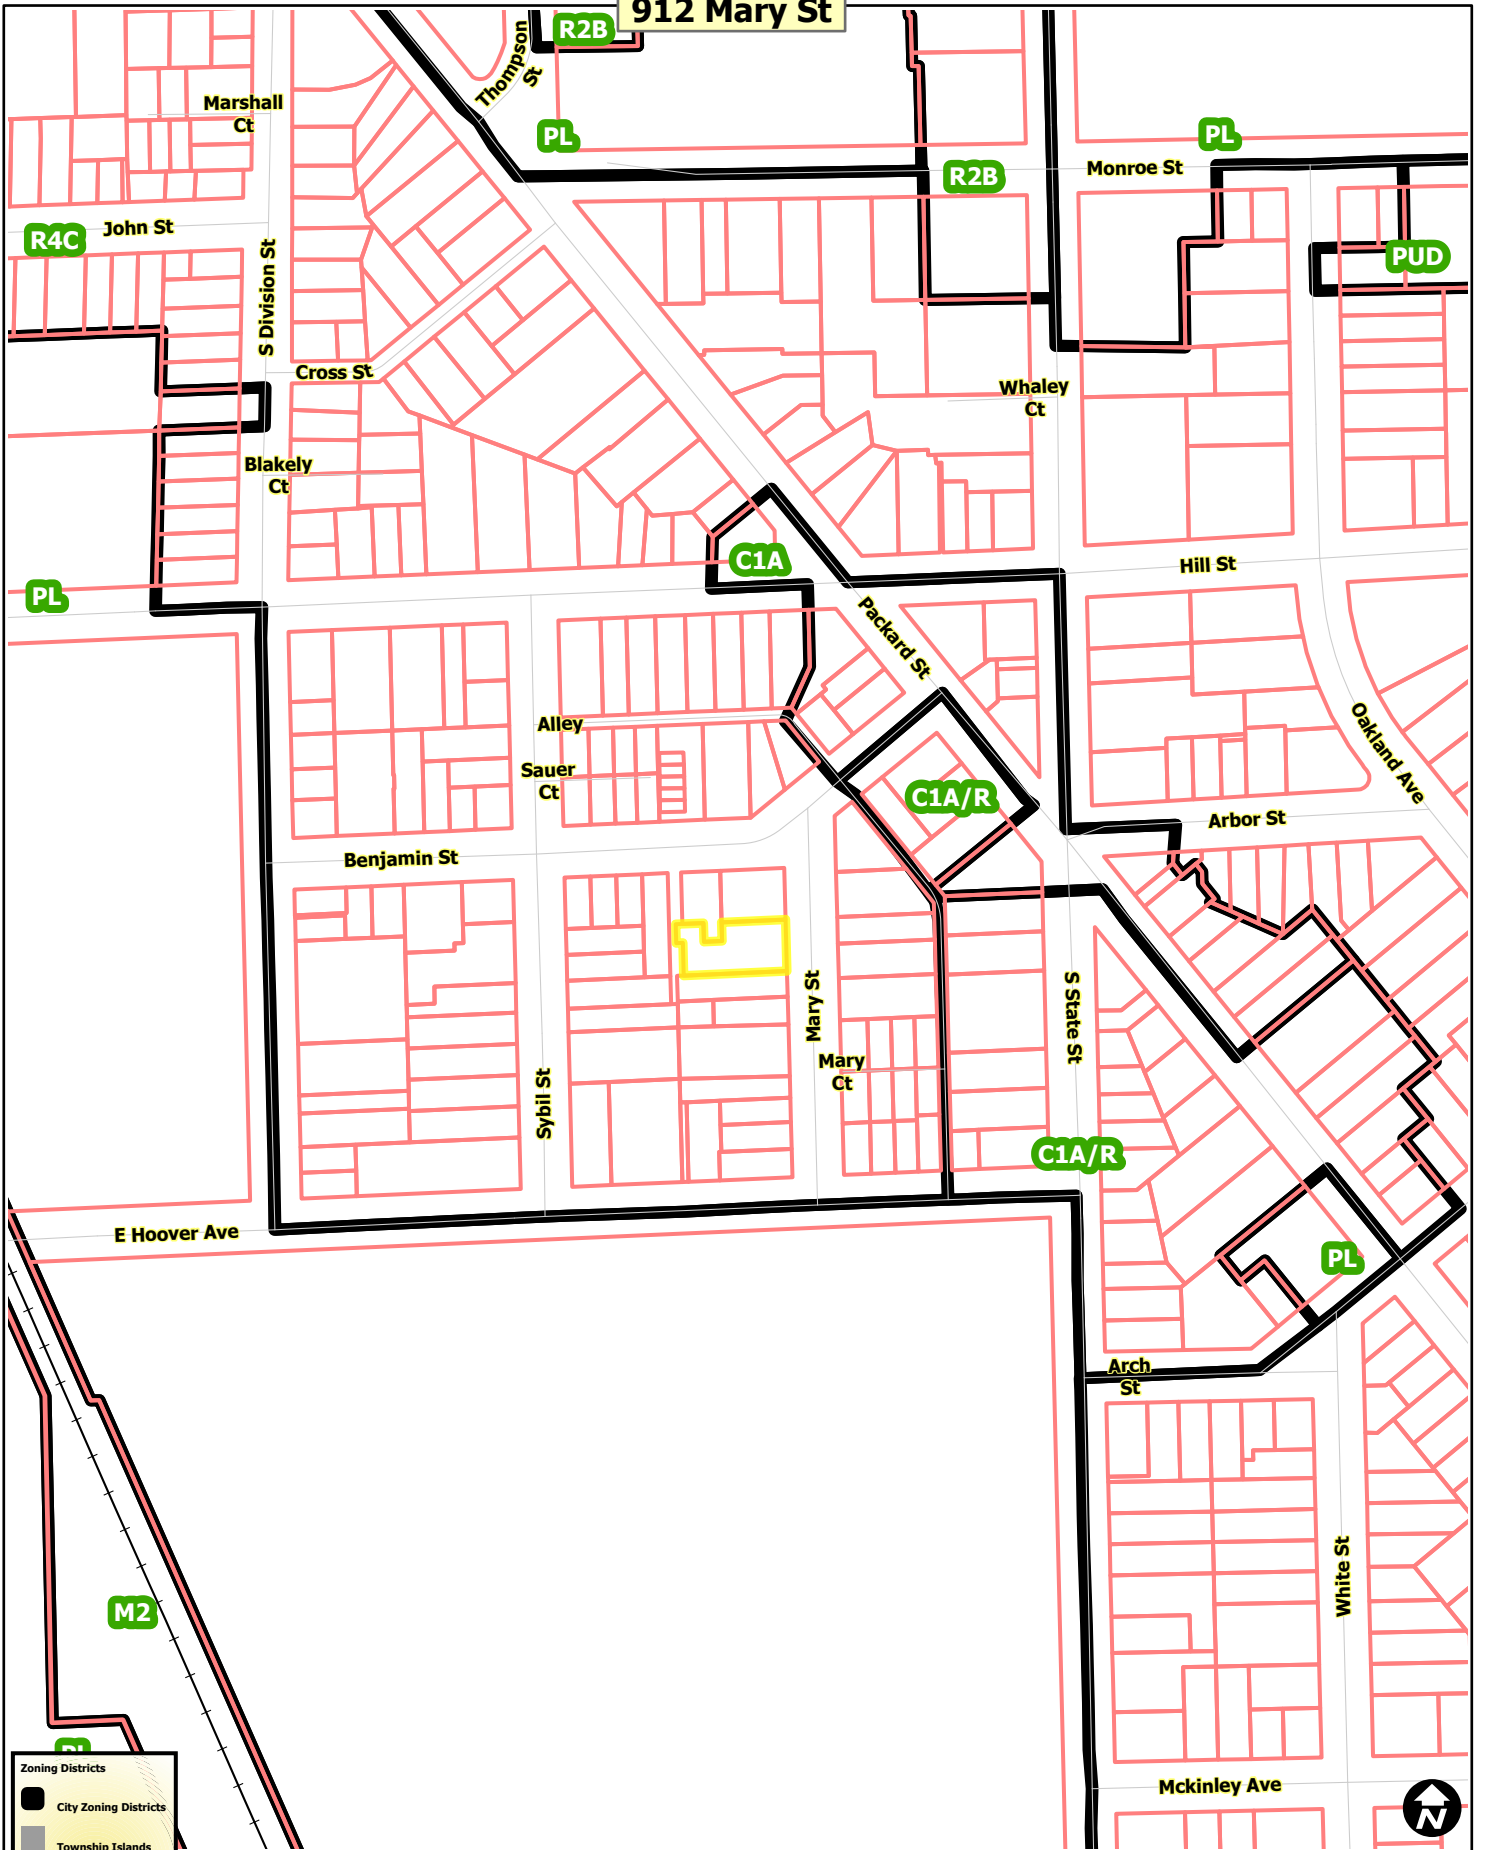

912 Mary St

Zoning Districts

- City Zoning Districts
- Township Islands
- Railroads
- Huron River
- Tax Parcels

Map date: 9/1/2022
 Any aerial imagery is circa 2020 unless otherwise noted
 Terms of use: www.a2gov.org/terms