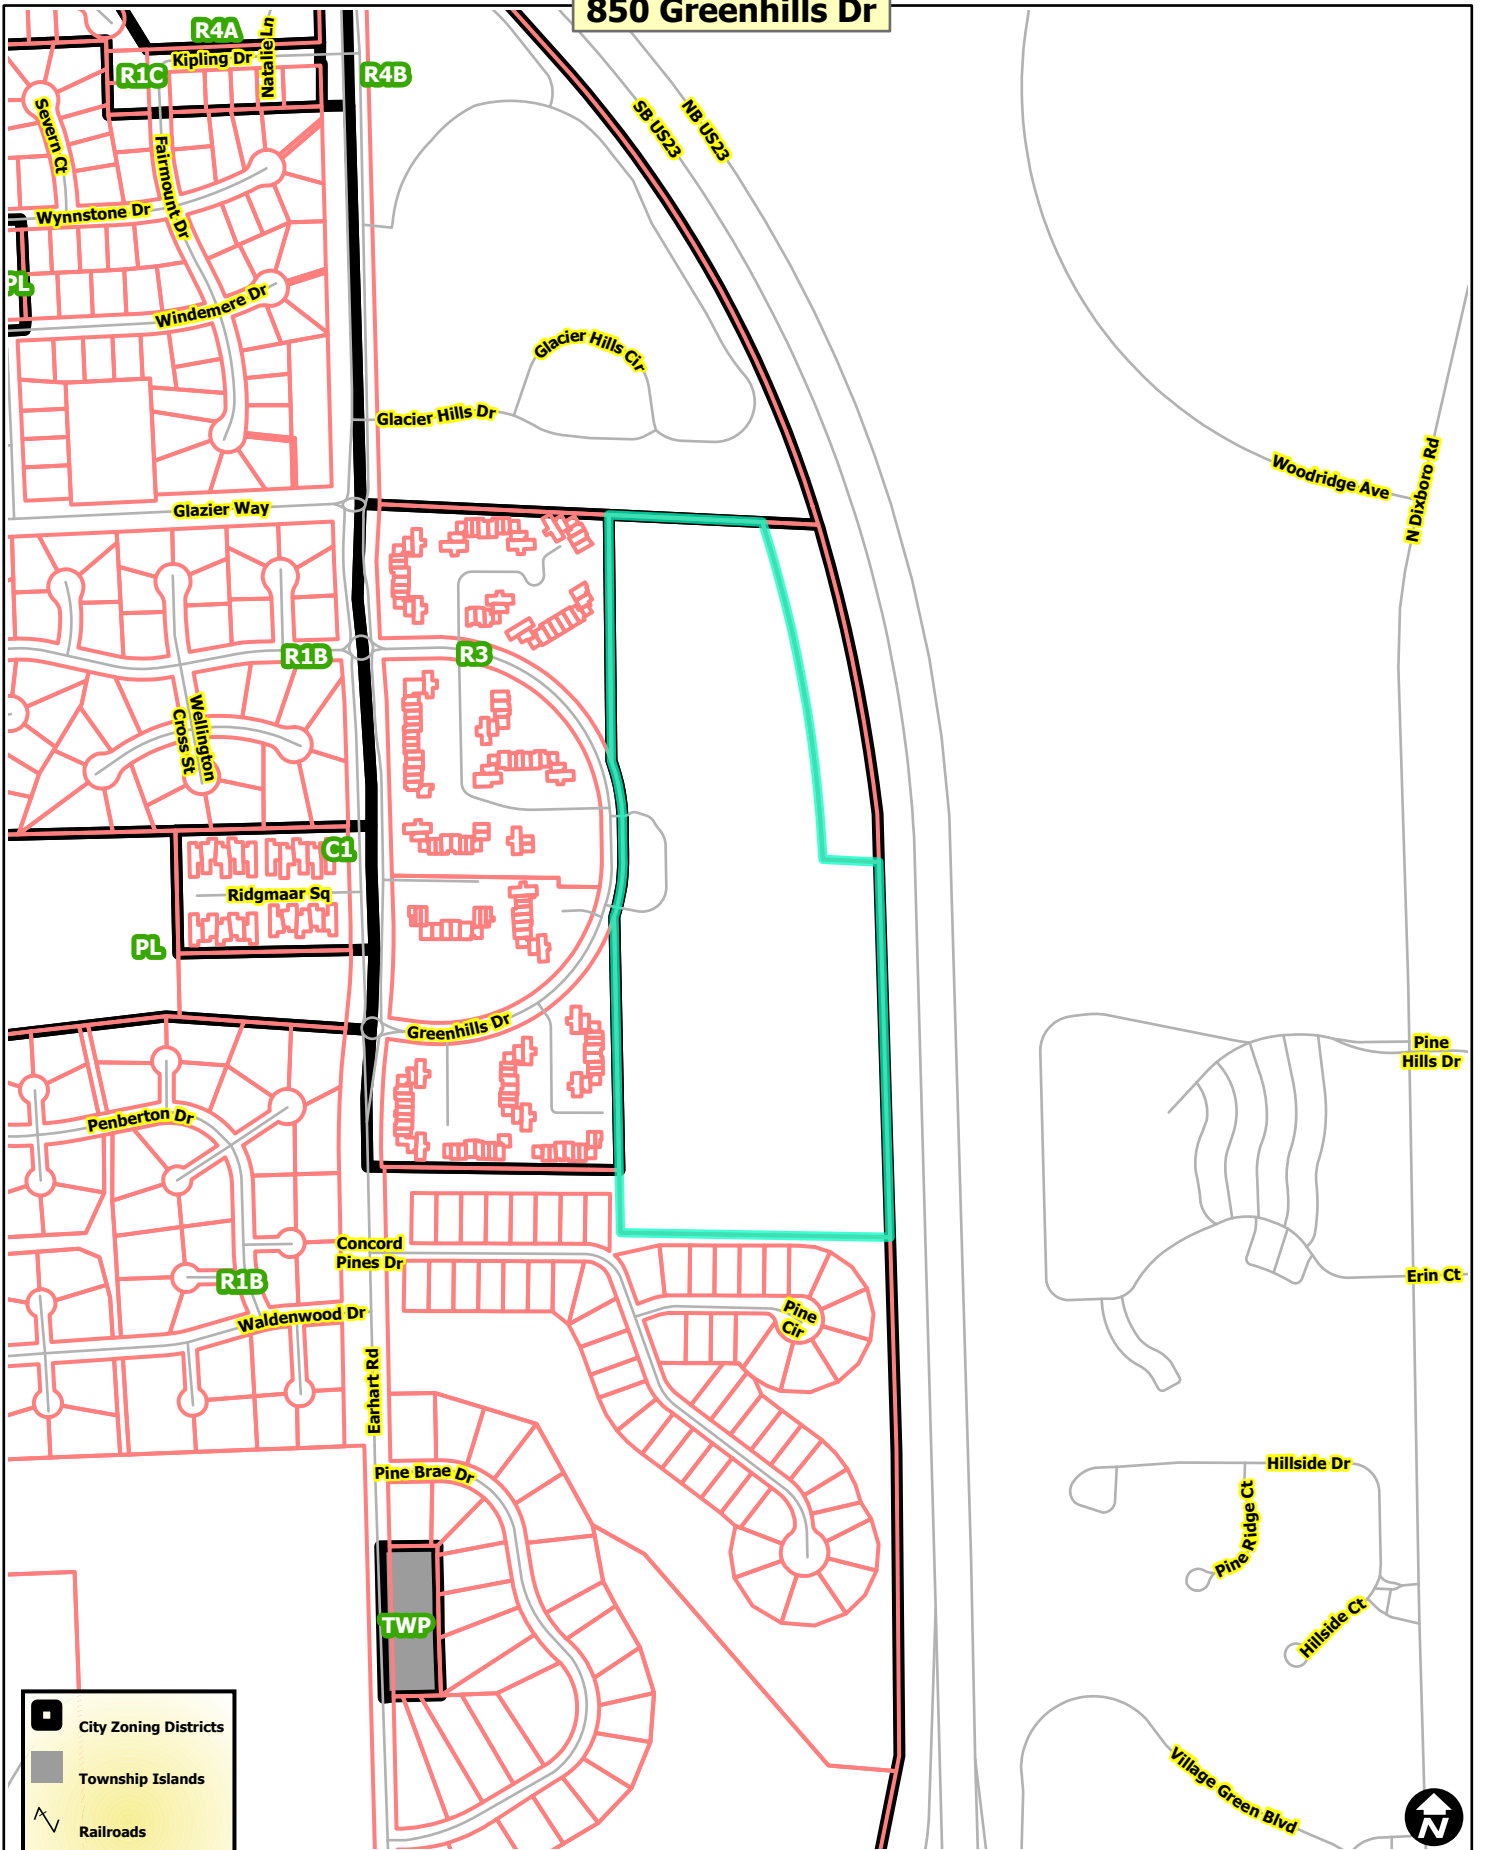

850 Greenhills Dr

- City Zoning Districts
- Township Islands
- Railroads
- Huron River
- Tax Parcels

Map date: 10/15/2025
Any aerial imagery is circa 2025 unless otherwise noted
Terms of use: www.a2gov.org/terms

850 Greenhills Dr

- Railroads
- Huron River
- Tax Parcels

Map date: 10/15/2025
Any aerial imagery is circa 2025 unless otherwise noted
Terms of use: www.a2gov.org/terms

850 Greenhills Dr

- Railroads
- Huron River
- Tax Parcels

Map date: 10/15/2025
Any aerial imagery is circa 2025 unless otherwise noted
Terms of use: www.a2gov.org/terms