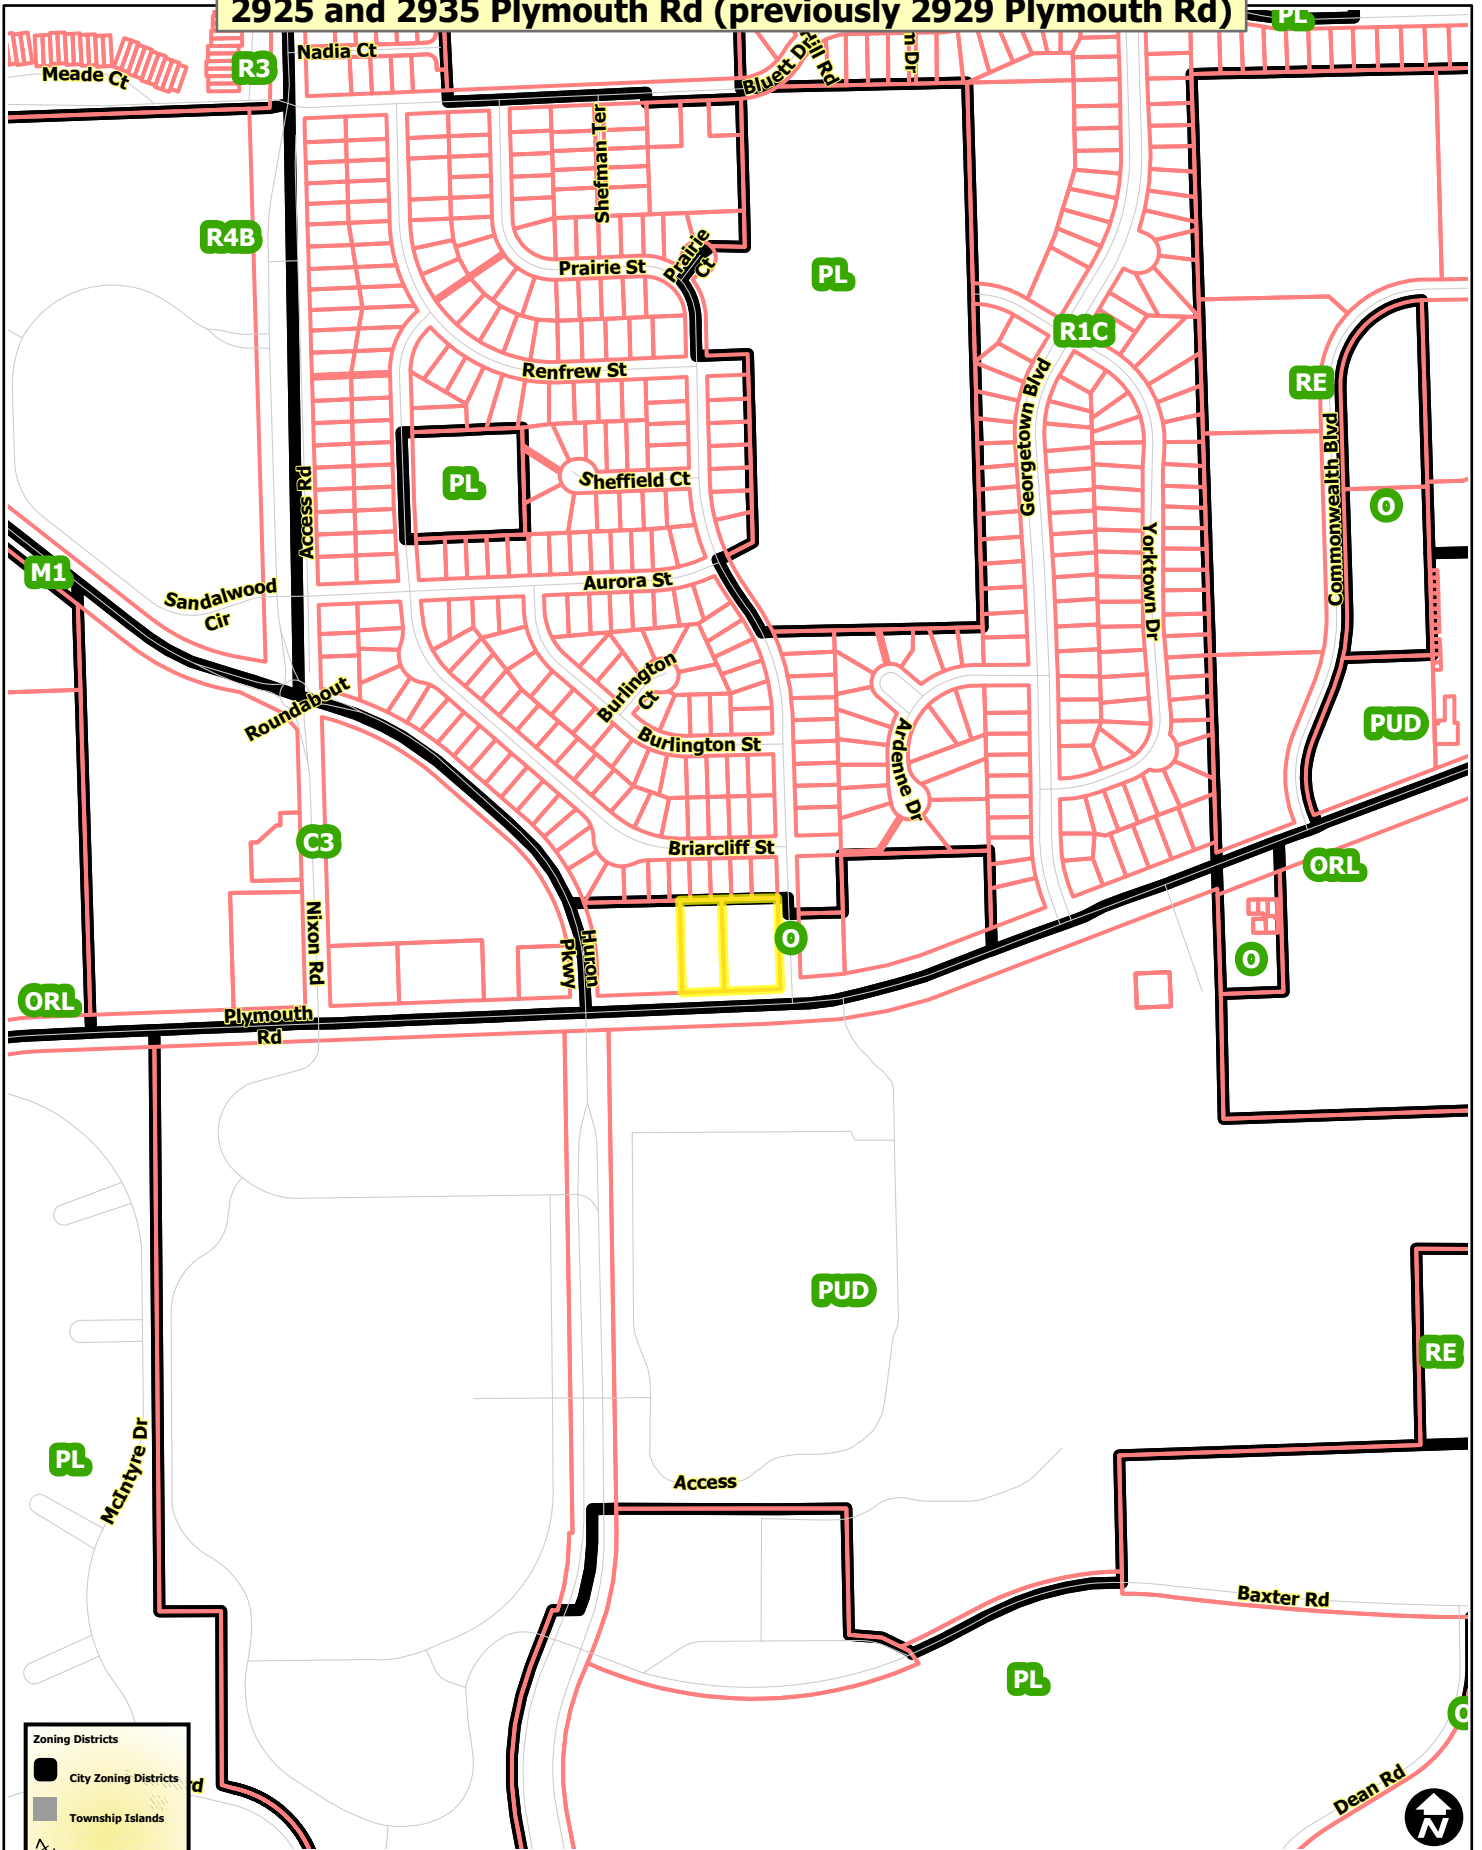

# 2925 and 2935 Plymouth Rd (previously 2929 Plymouth Rd)

**Zoning Districts**

- City Zoning Districts
- Township Islands
- Railroads
- Huron River
- Tax Parcels

Map date: 9/28/2023  
 Any aerial imagery is circa 2023 unless otherwise noted  
 Terms of use: [www.a2gov.org/terms](http://www.a2gov.org/terms)