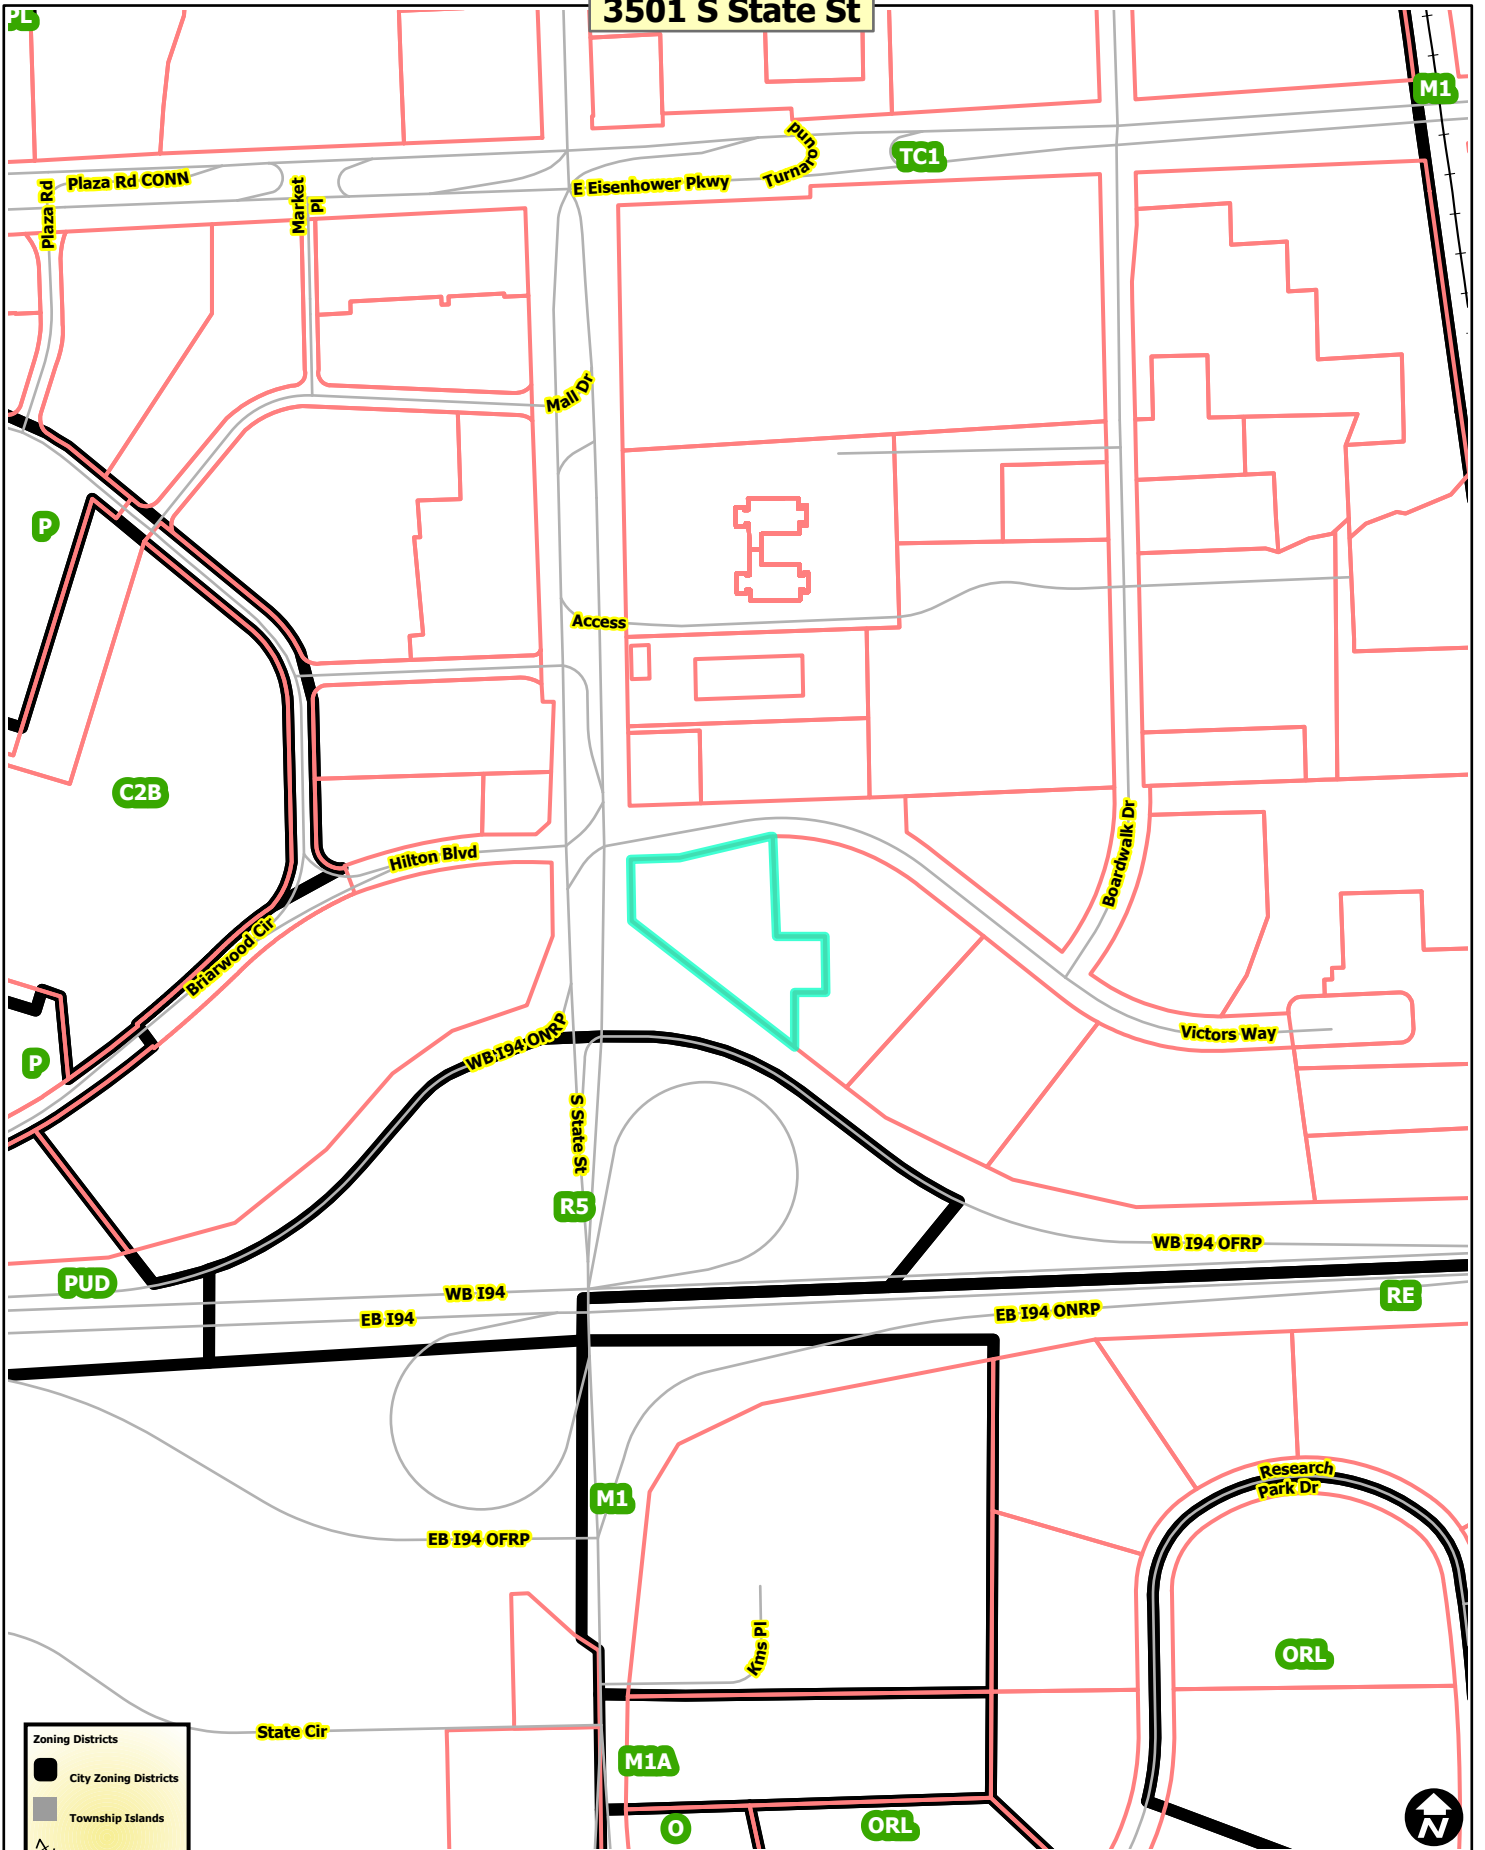

3501 S State St

Zoning Districts

- City Zoning Districts
- Township Islands
- Railroads
- Huron River
- Tax Parcels

Map date: 4/26/2024
Any aerial imagery is circa 2023 unless otherwise noted
Terms of use: www.a2gov.org/terms