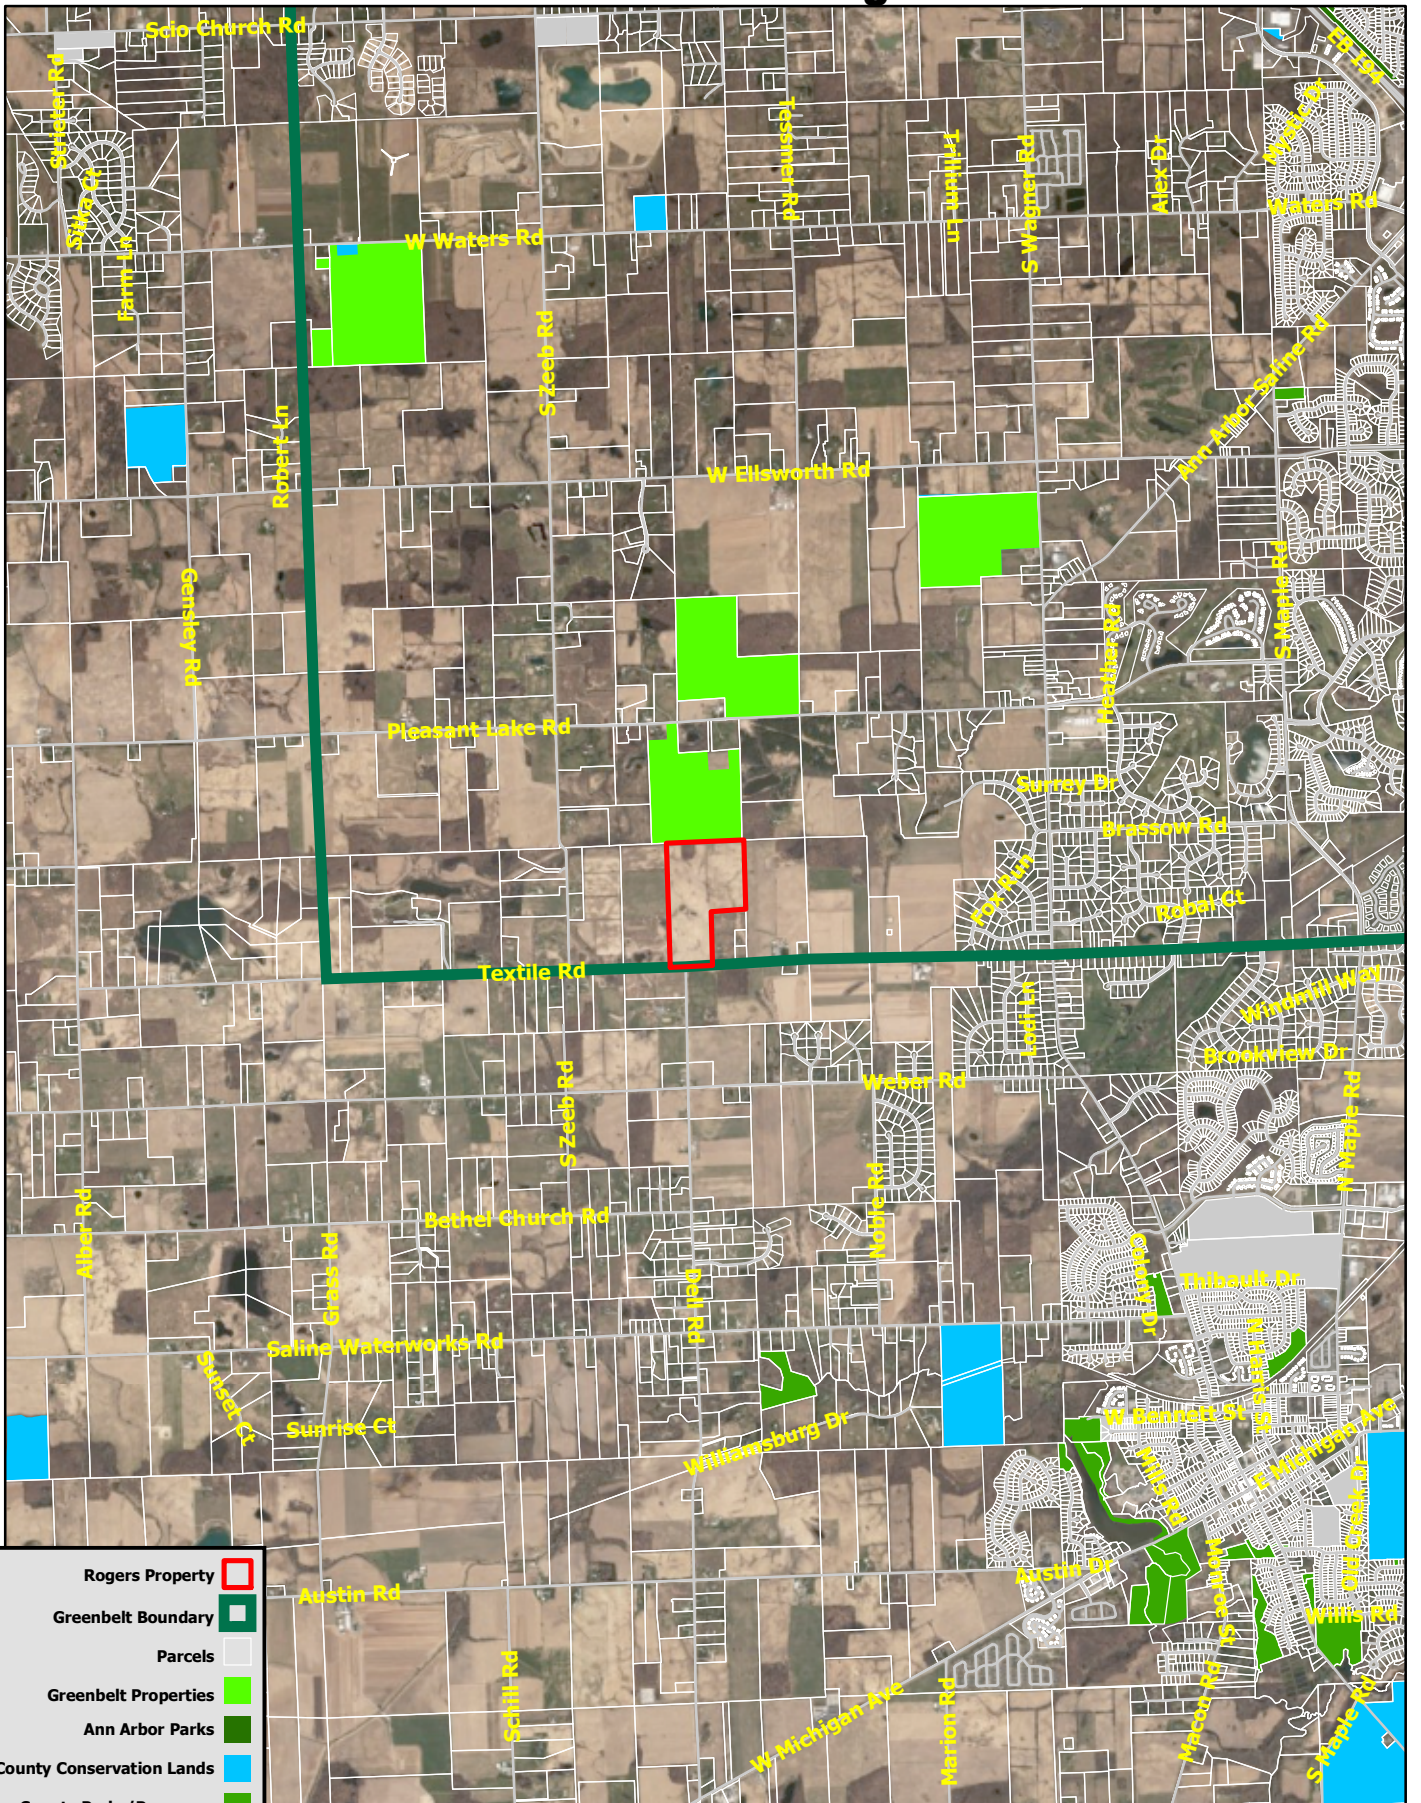

# Owner: Janet Rogers

Rogers Property	
Greenbelt Boundary	
Parcels	
Greenbelt Properties	
Ann Arbor Parks	
County Conservation Lands	
County Parks/Preserves	
Education	