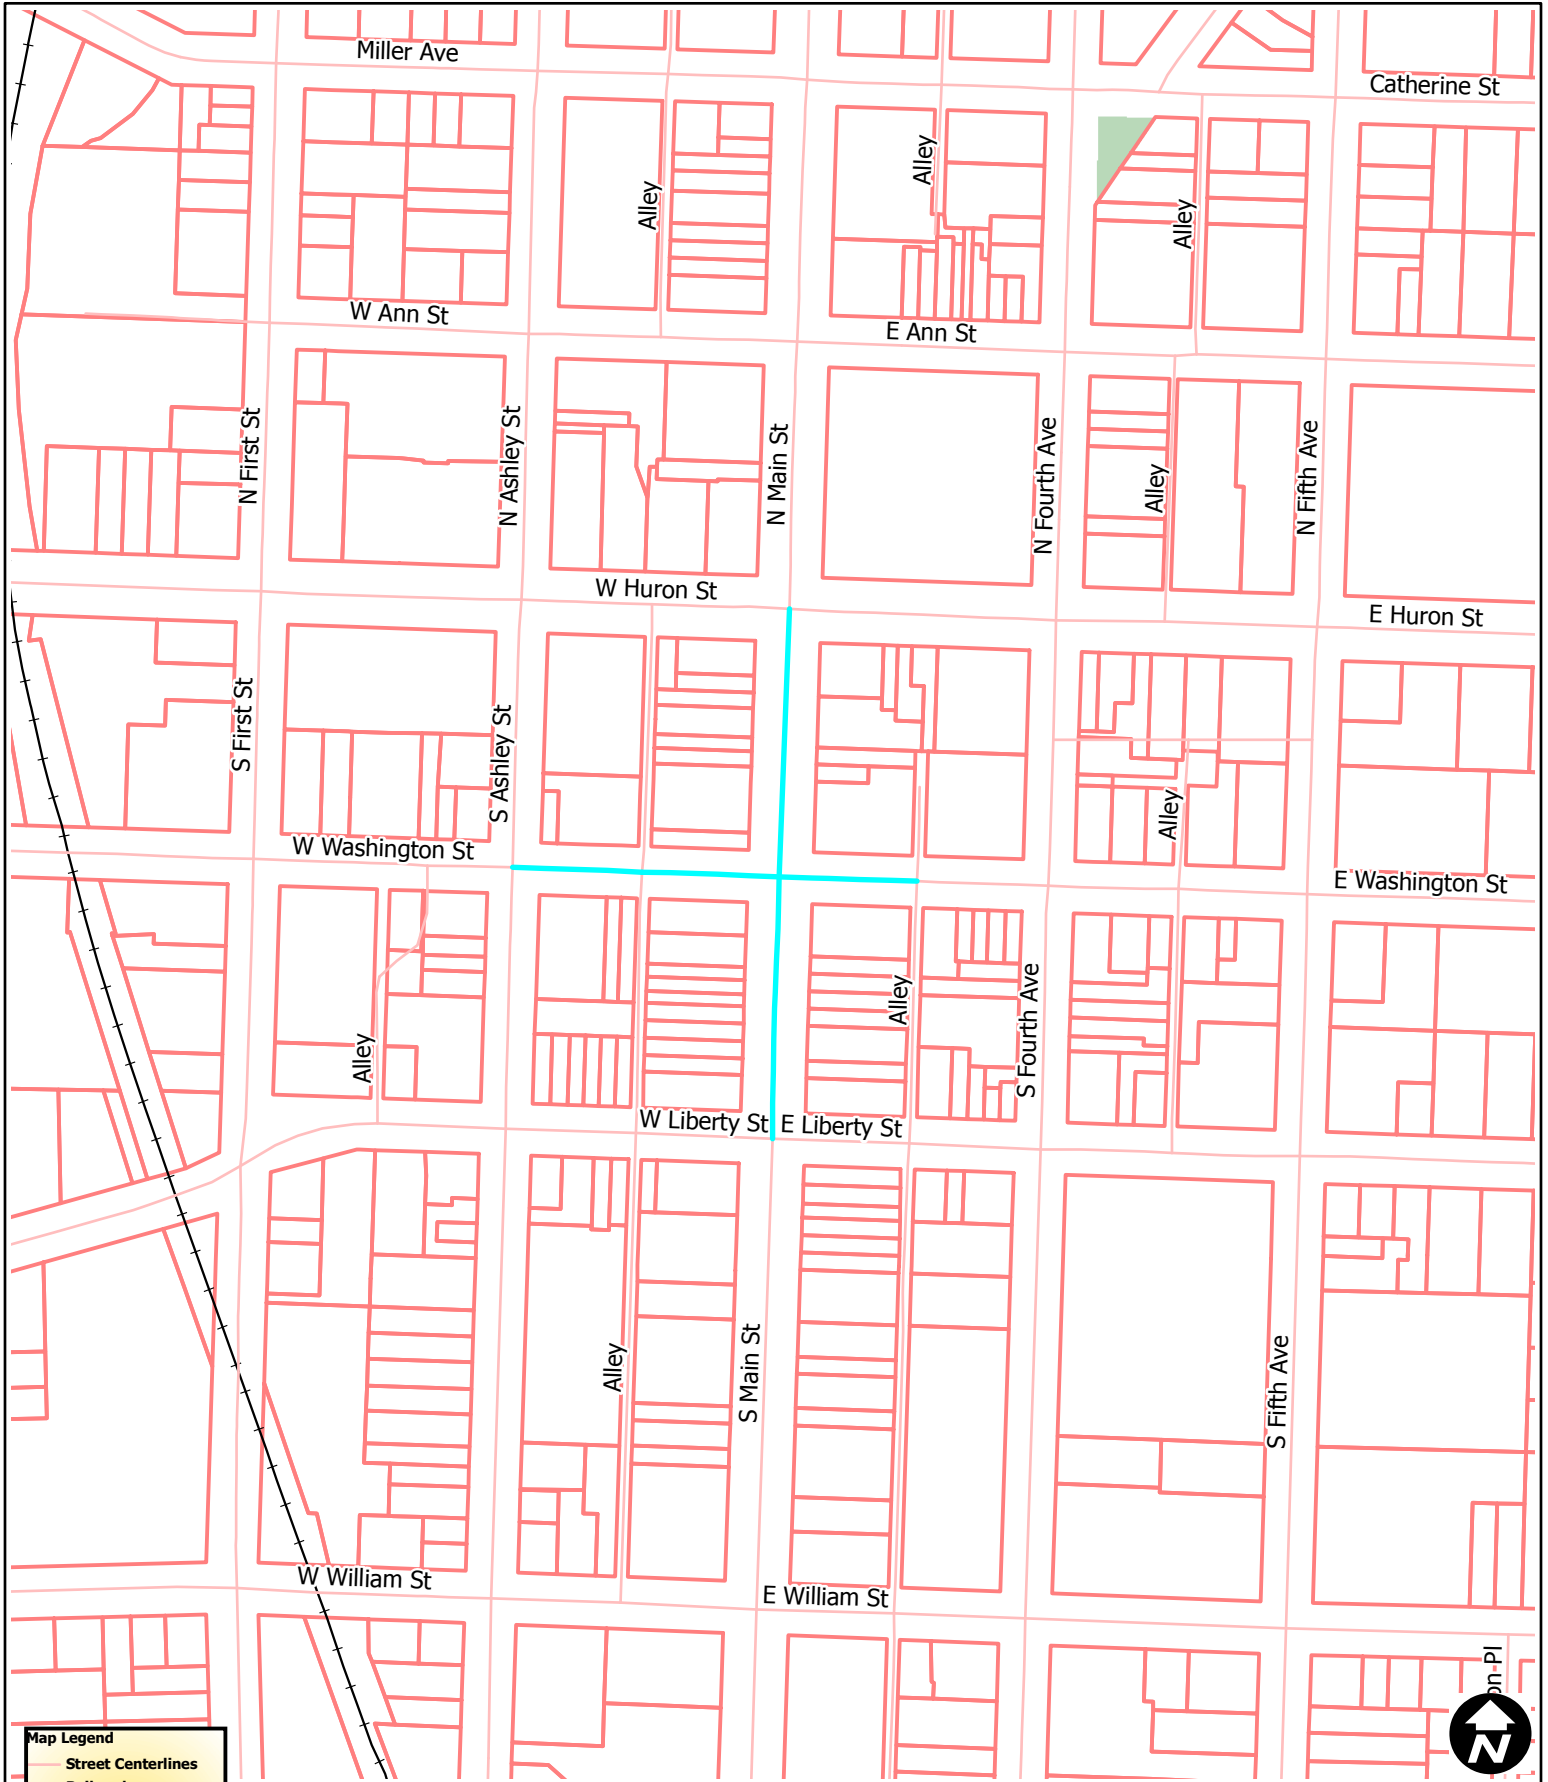

Dancing in the Streets

Map Legend

	Street Centerlines
	Railroads
	Rivers and Streams
	Lakes and Ponds
	Schools
	Non City Open Spaces
	Parks
	University