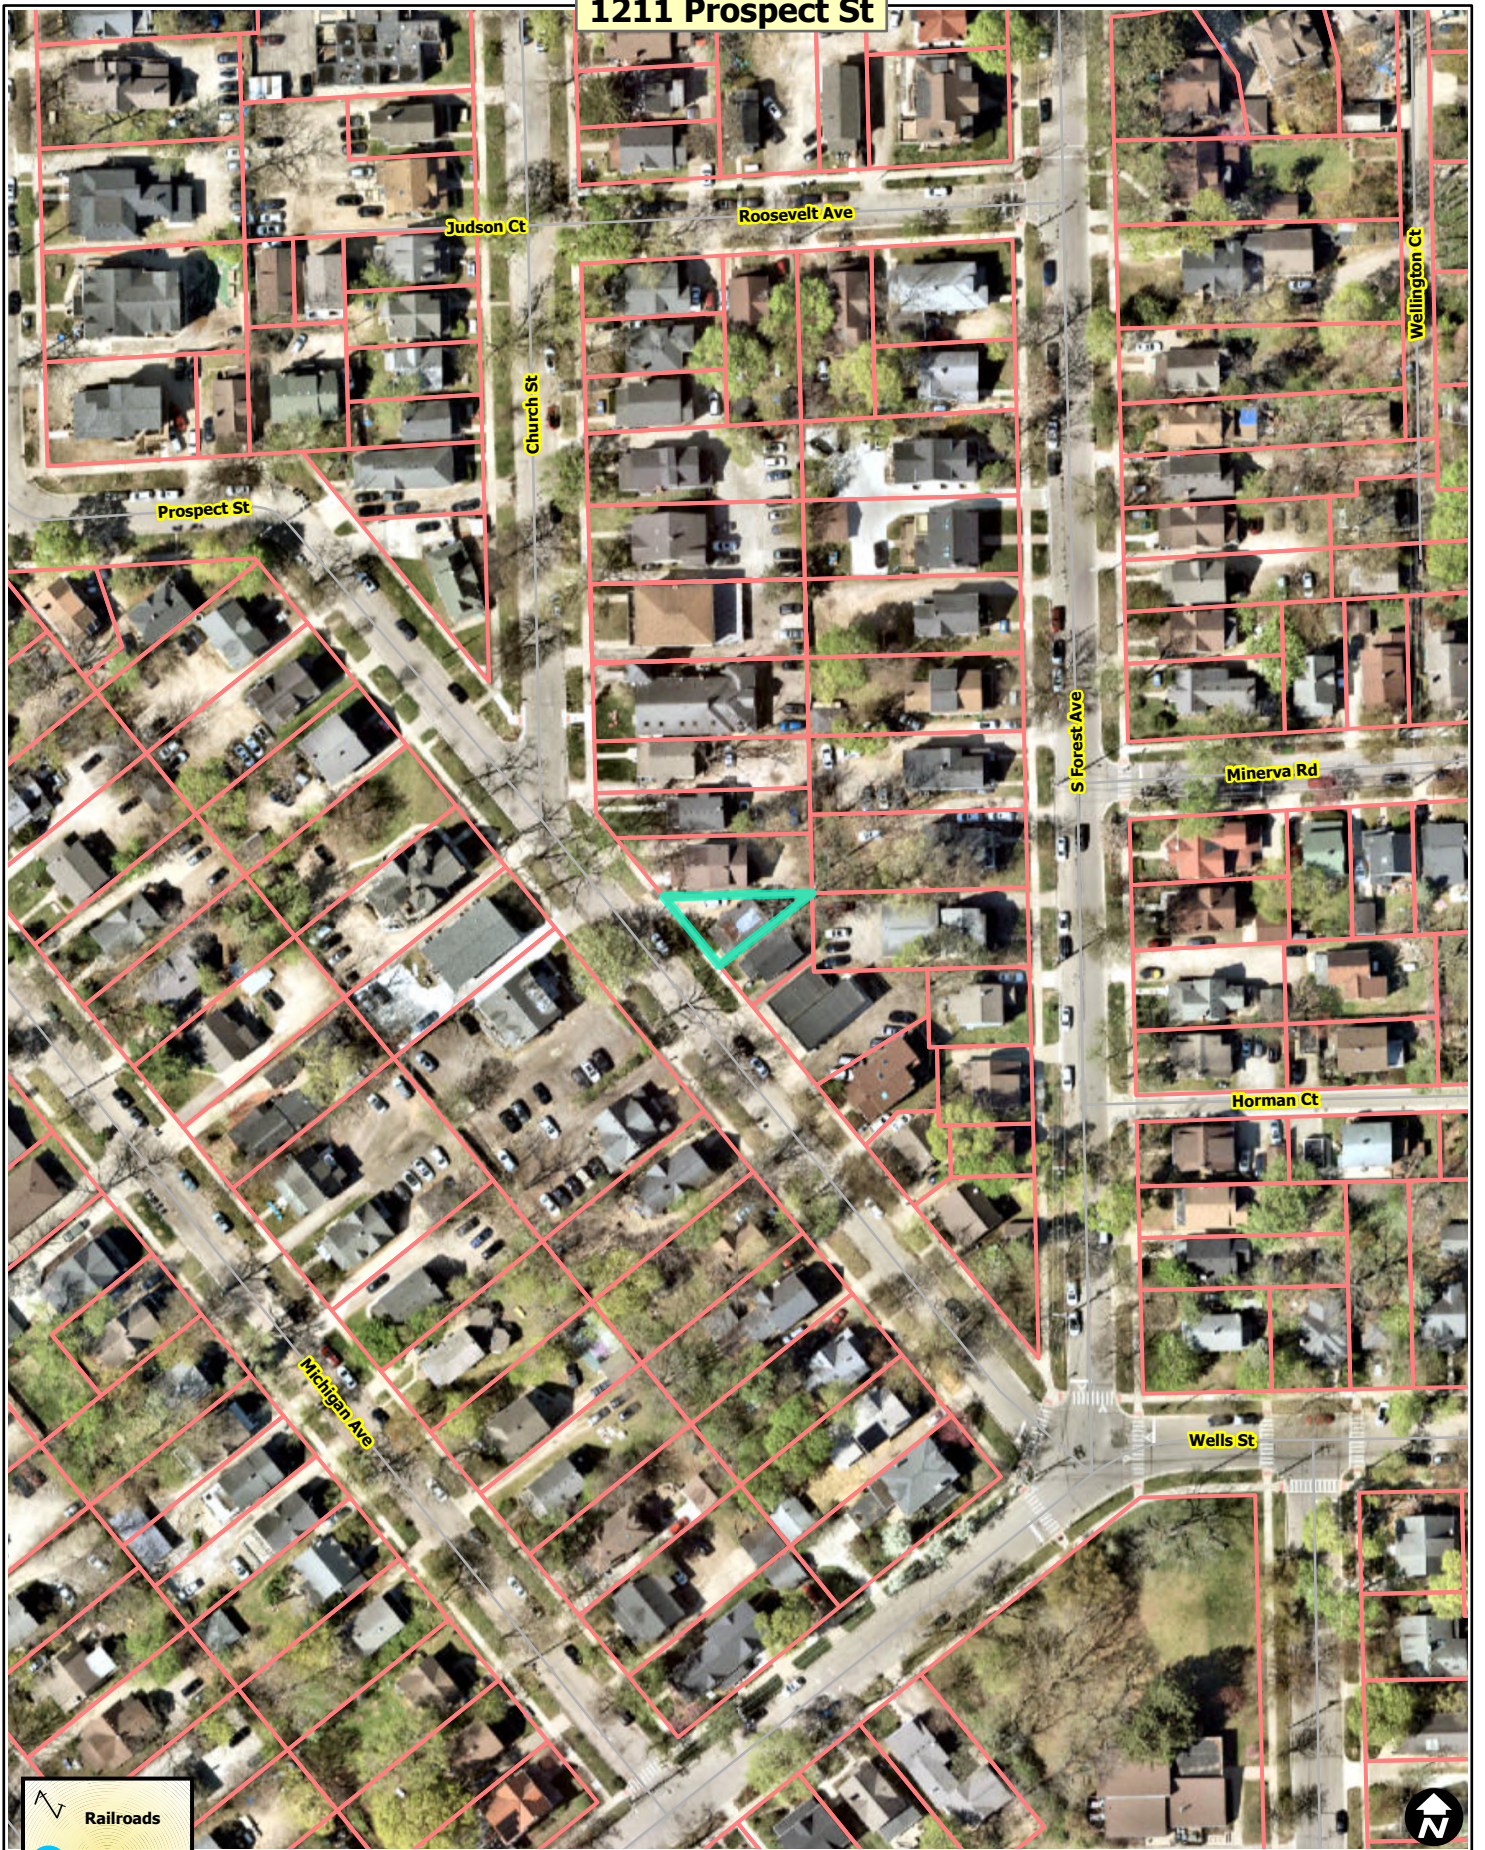

1211 Prospect St

-  Railroads
-  Huron River
-  Tax Parcels

Map date: 3/31/2026
Any aerial imagery is circa 2025 unless otherwise noted
Terms of use:
www.a2gov.org/policies-and-notice/