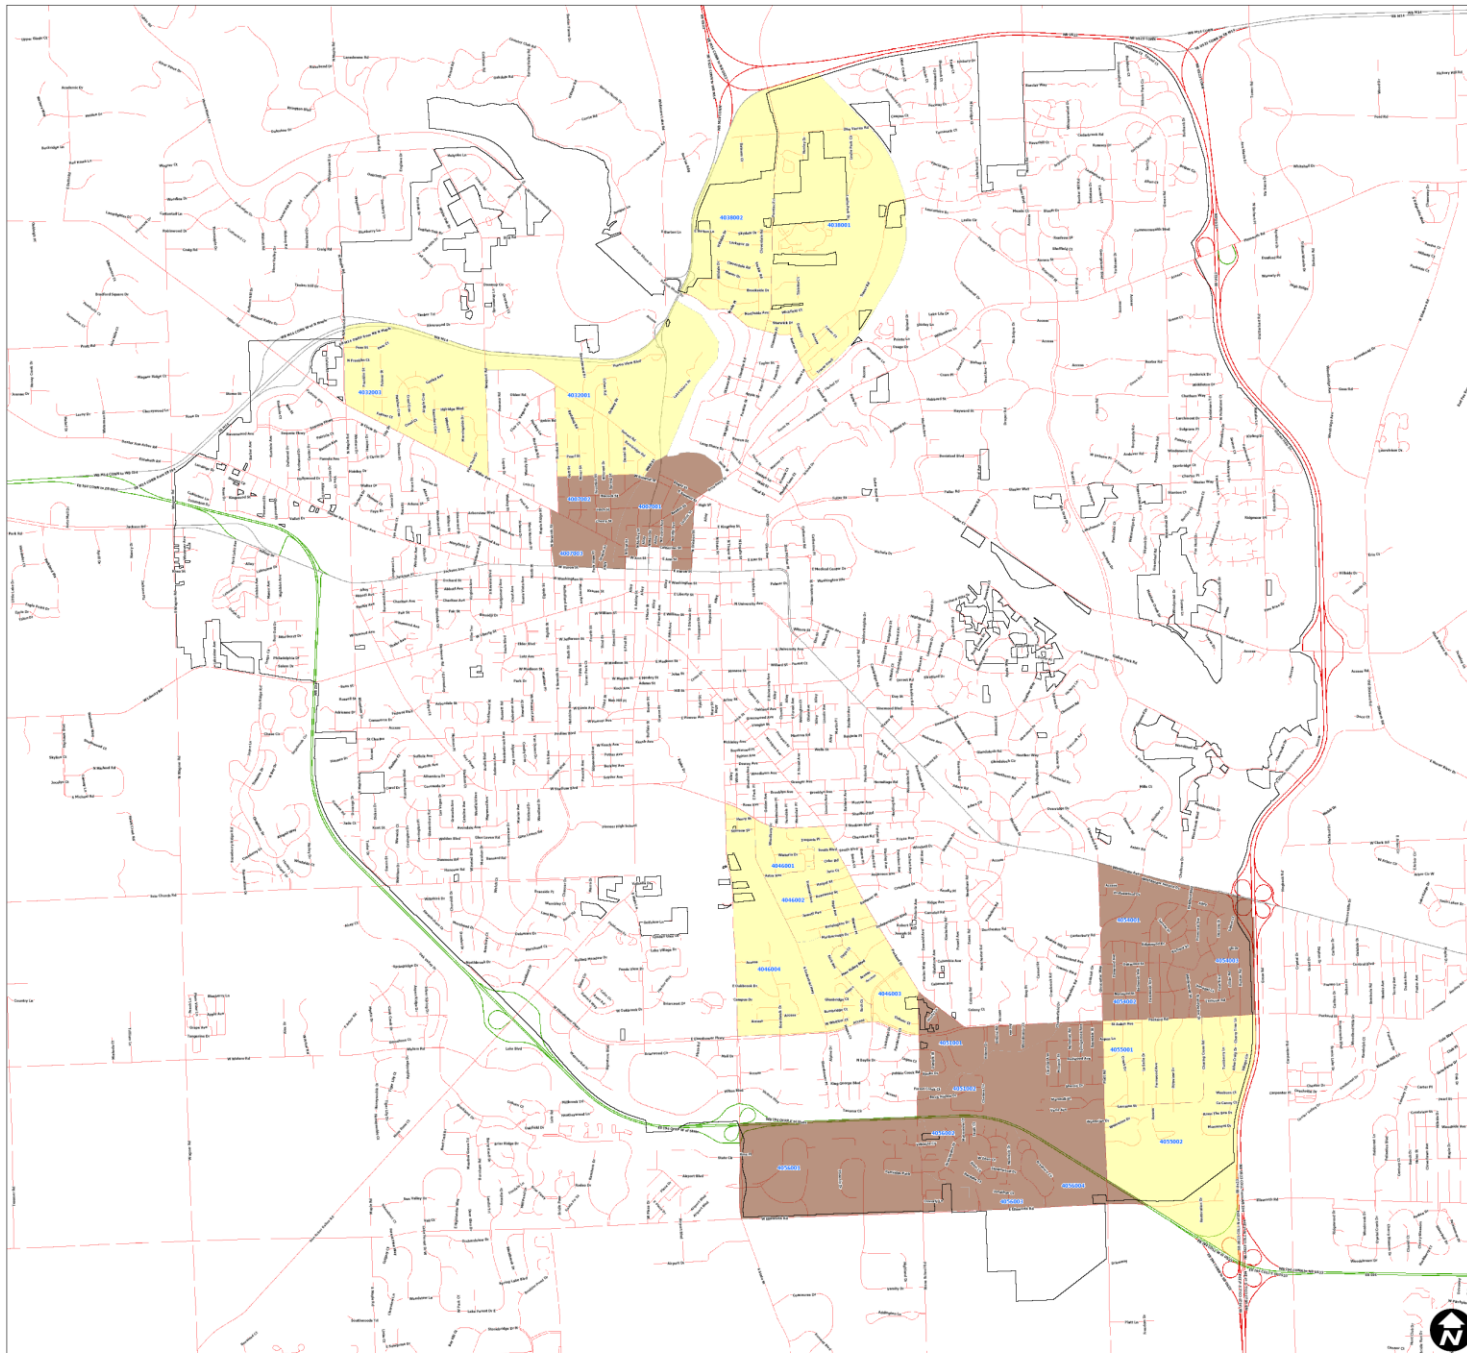

City of Ann Arbor NSP Target Block Groups

Map Legend
City Boundary
Risk Score
6
7