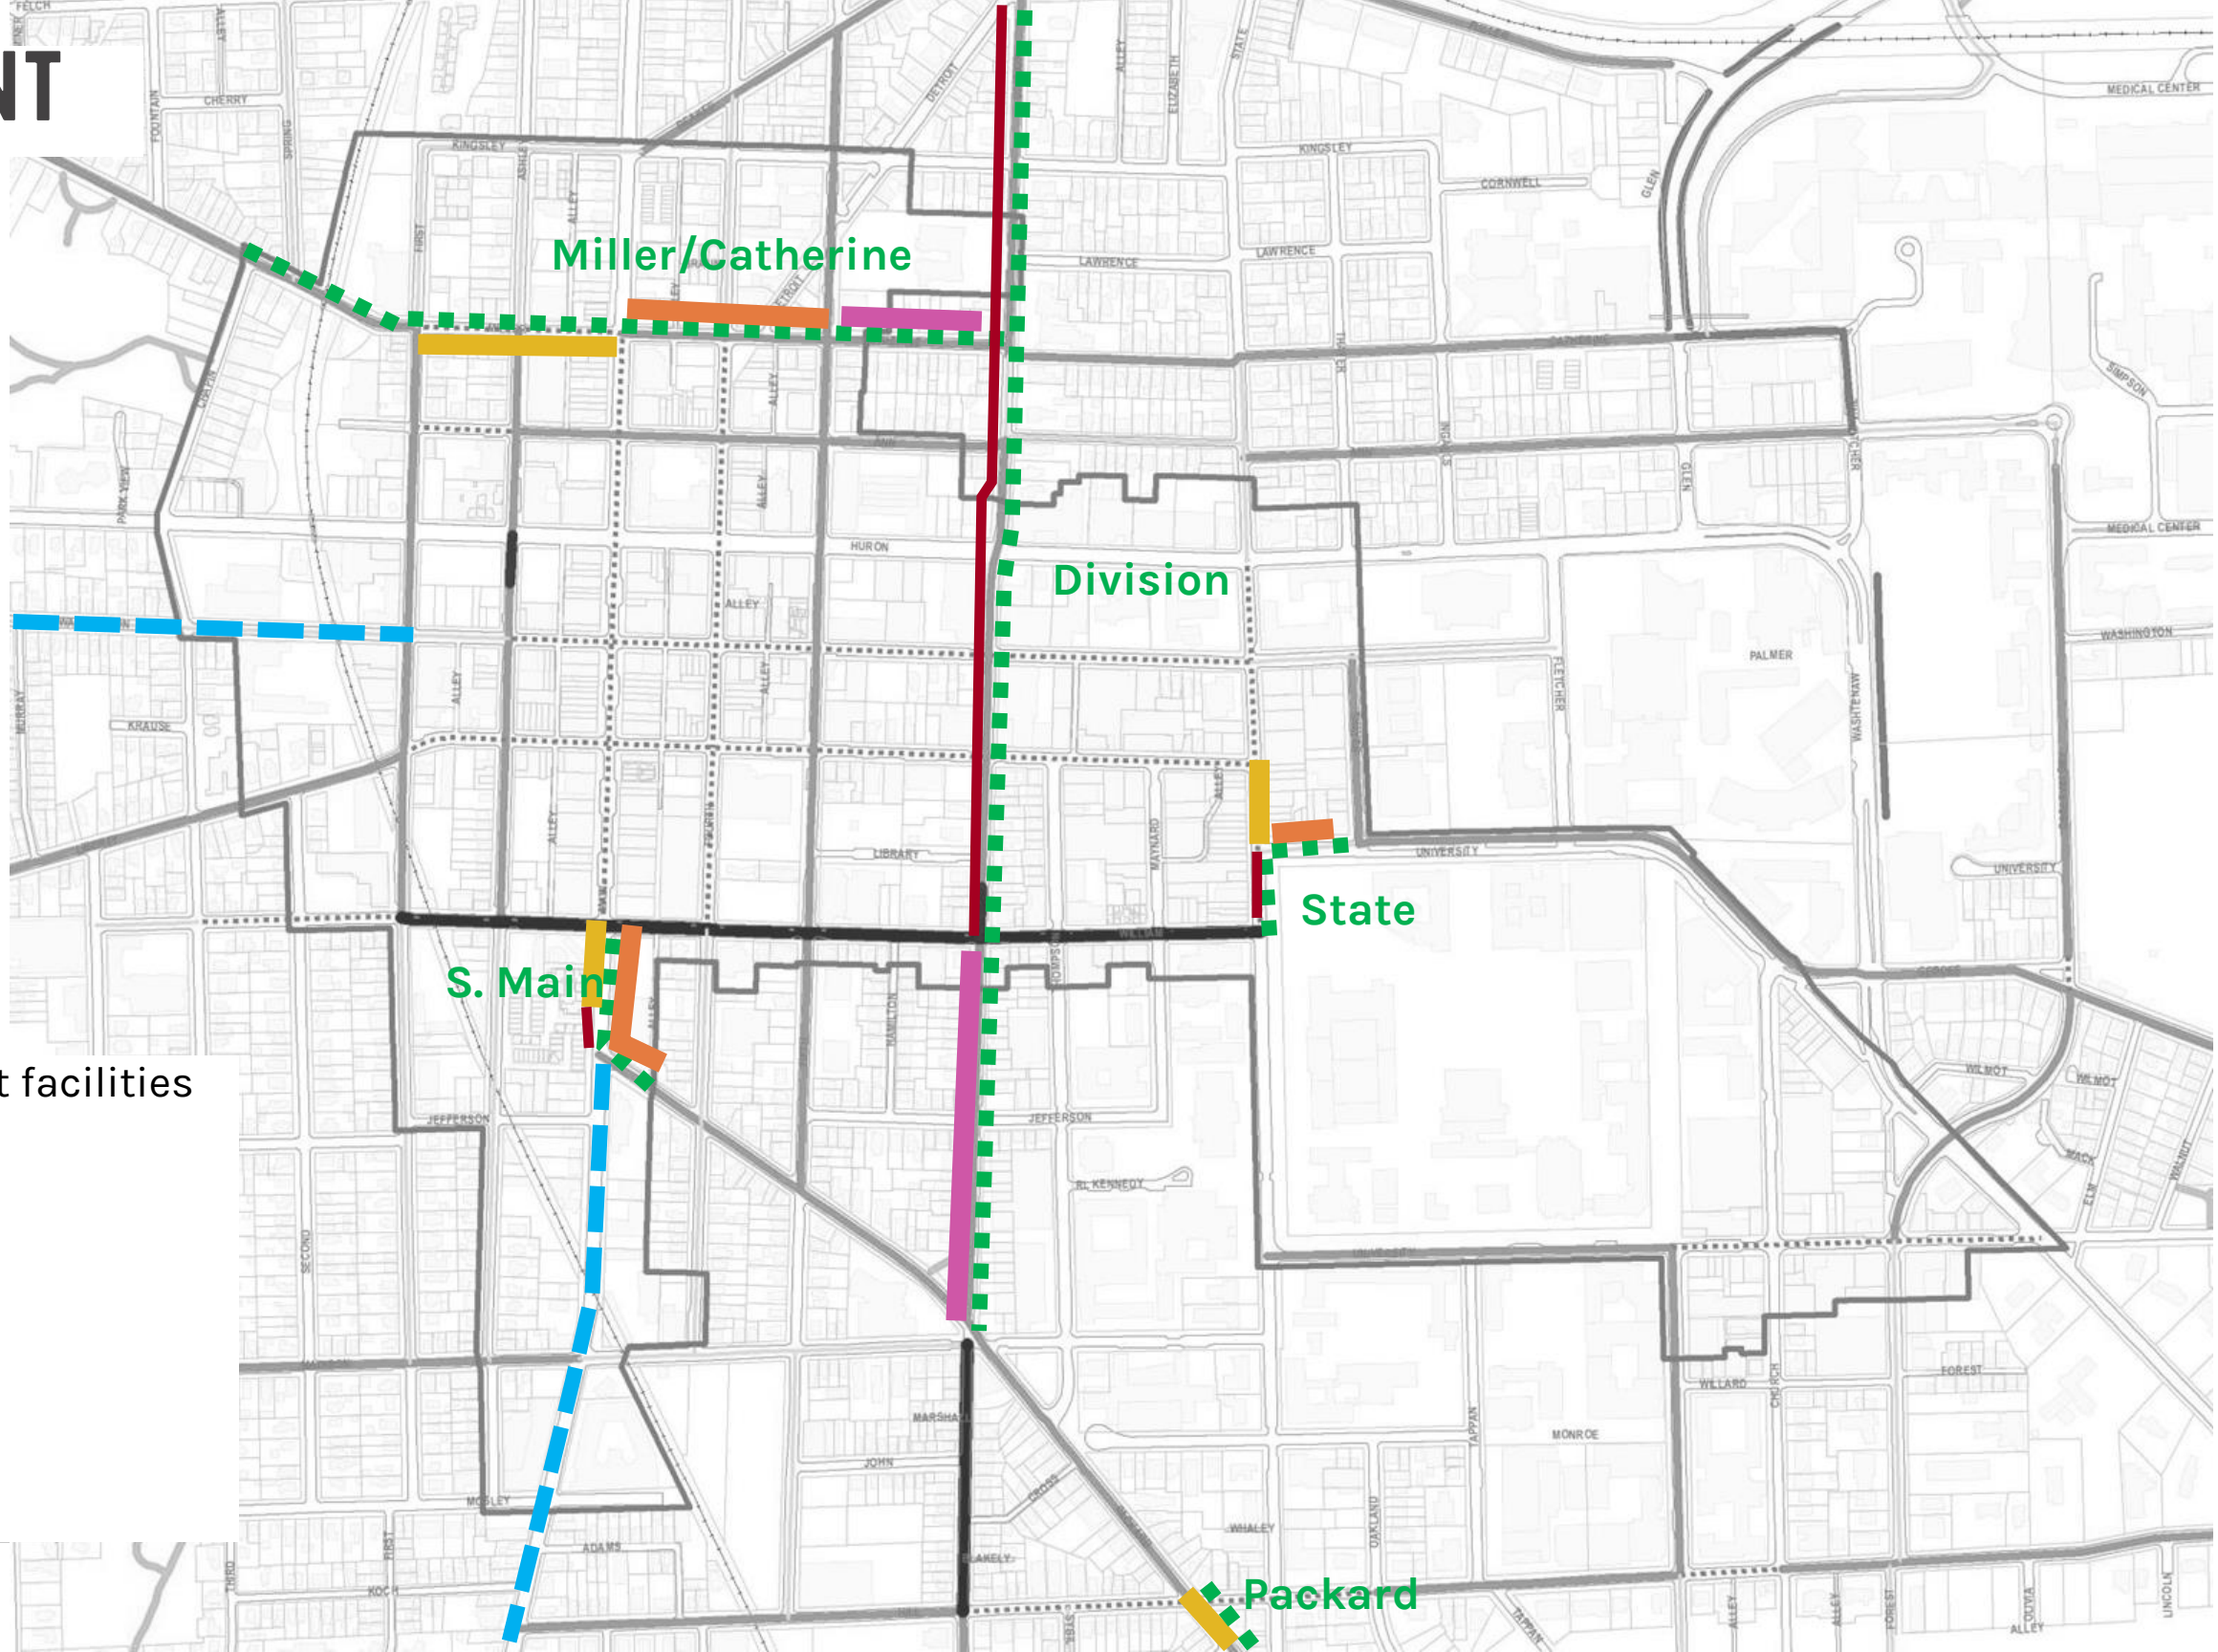

PILOT ADJUSTMENT SUMMARY

DDA-FUNDED 

-  Recommended downtown pilot facilities
-  Remove center turn lane
-  Remove right turn lane
-  Remove travel lane
-  Adjust parking lane
-  City Healthy Street Connection

PILOT ADJUSTMENT SUMMARY

CITY-FUNDED 

-  Recommended City Healthy Street Pilot
-  Remove center turn lane
-  Remove right turn lane
-  Remove travel lane
-  Adjust parking lane
-  DDA Healthy Street Connection