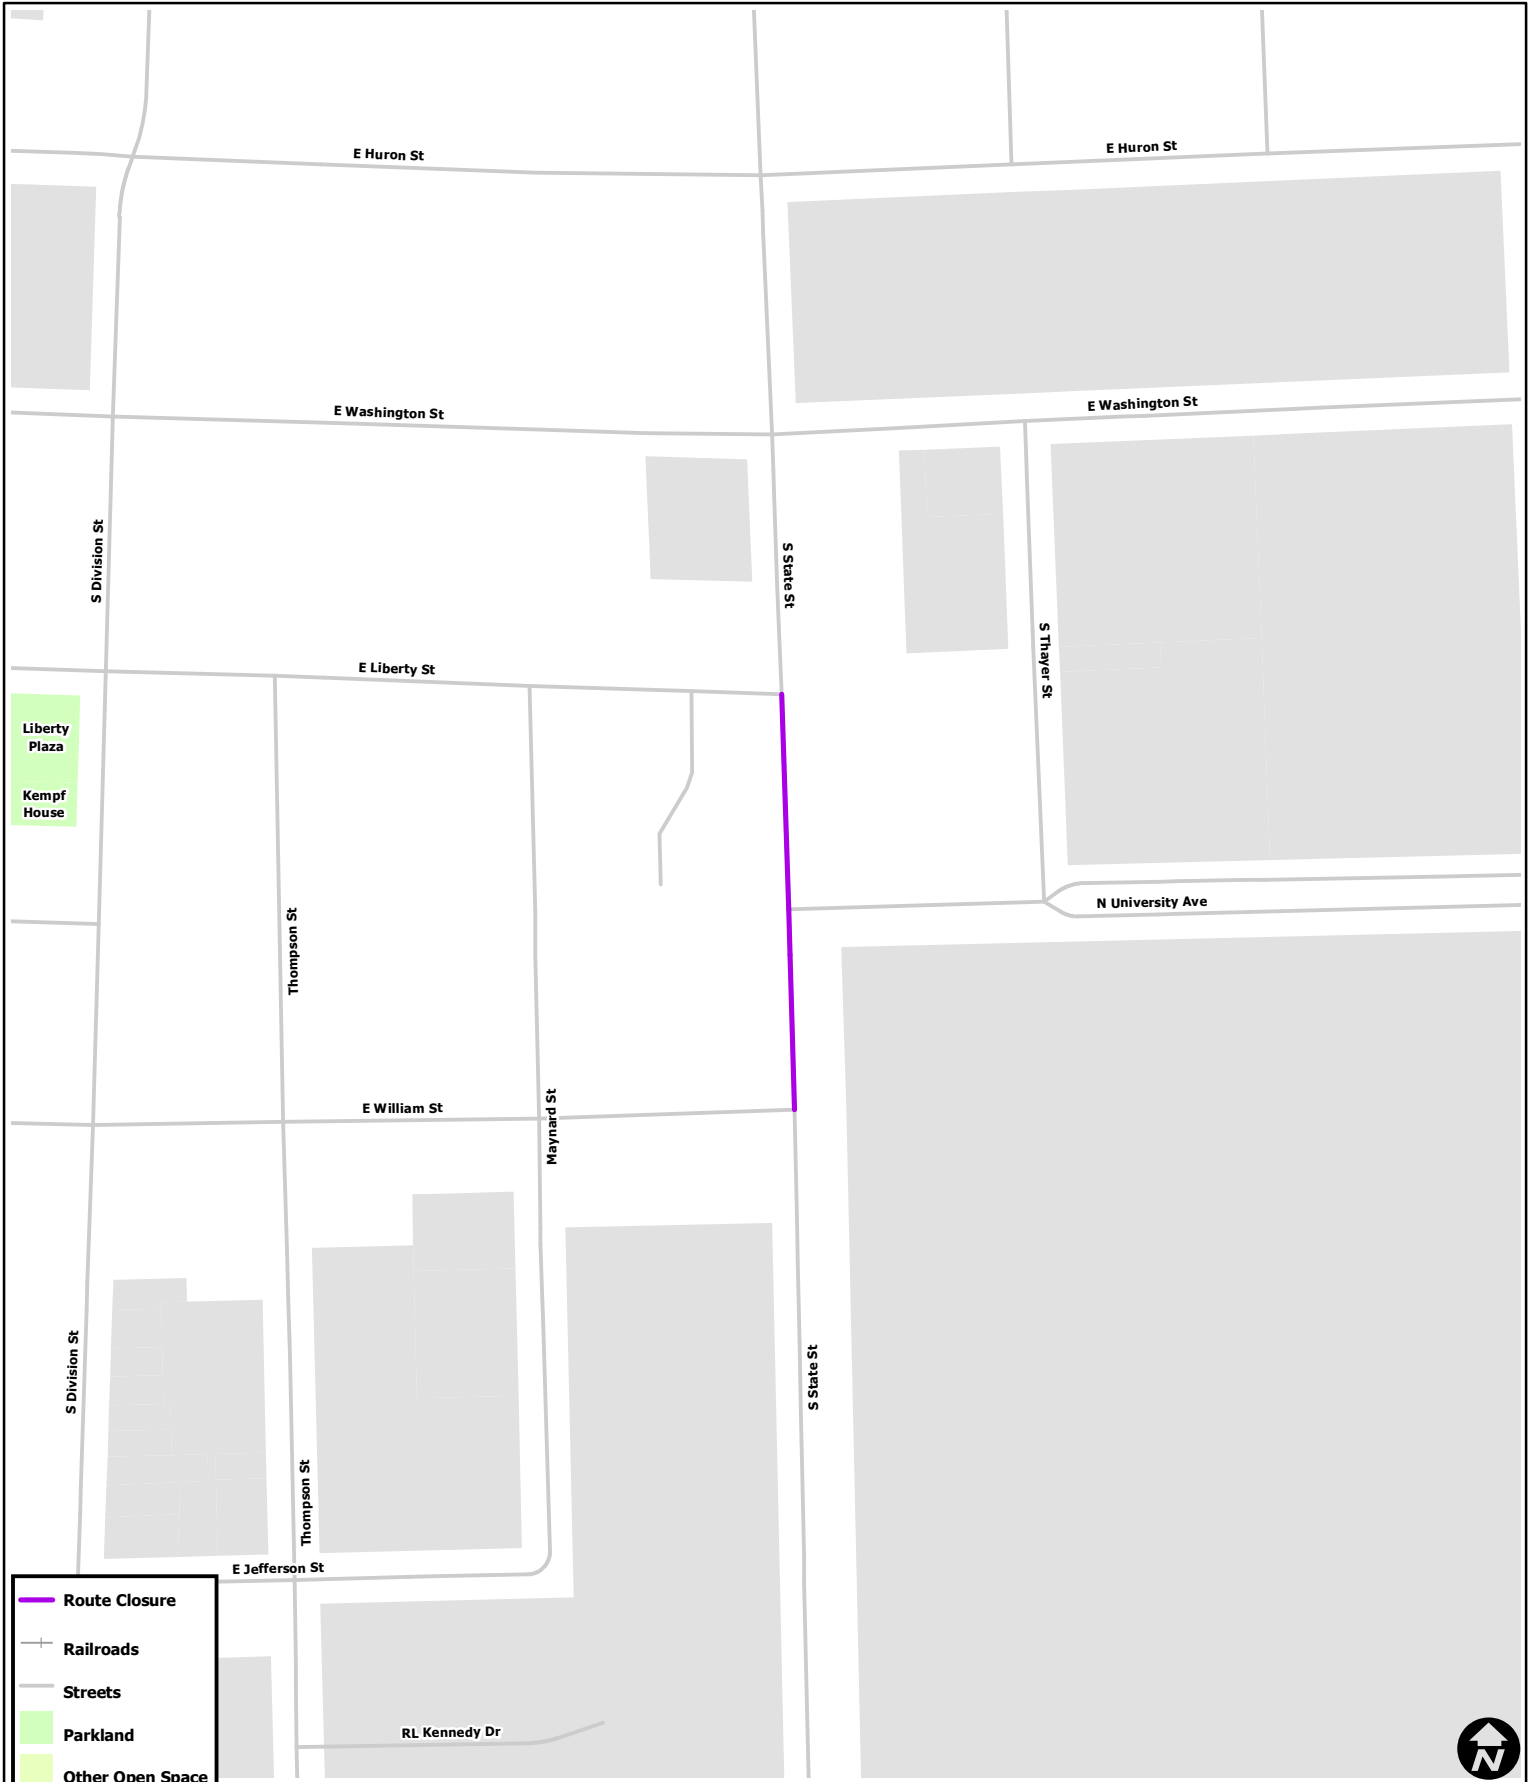

State Street Midnight Event

-  Route Closure
-  Railroads
-  Streets
-  Parkland
-  Other Open Space
-  AAPS Schools
-  University Land
-  Huron River