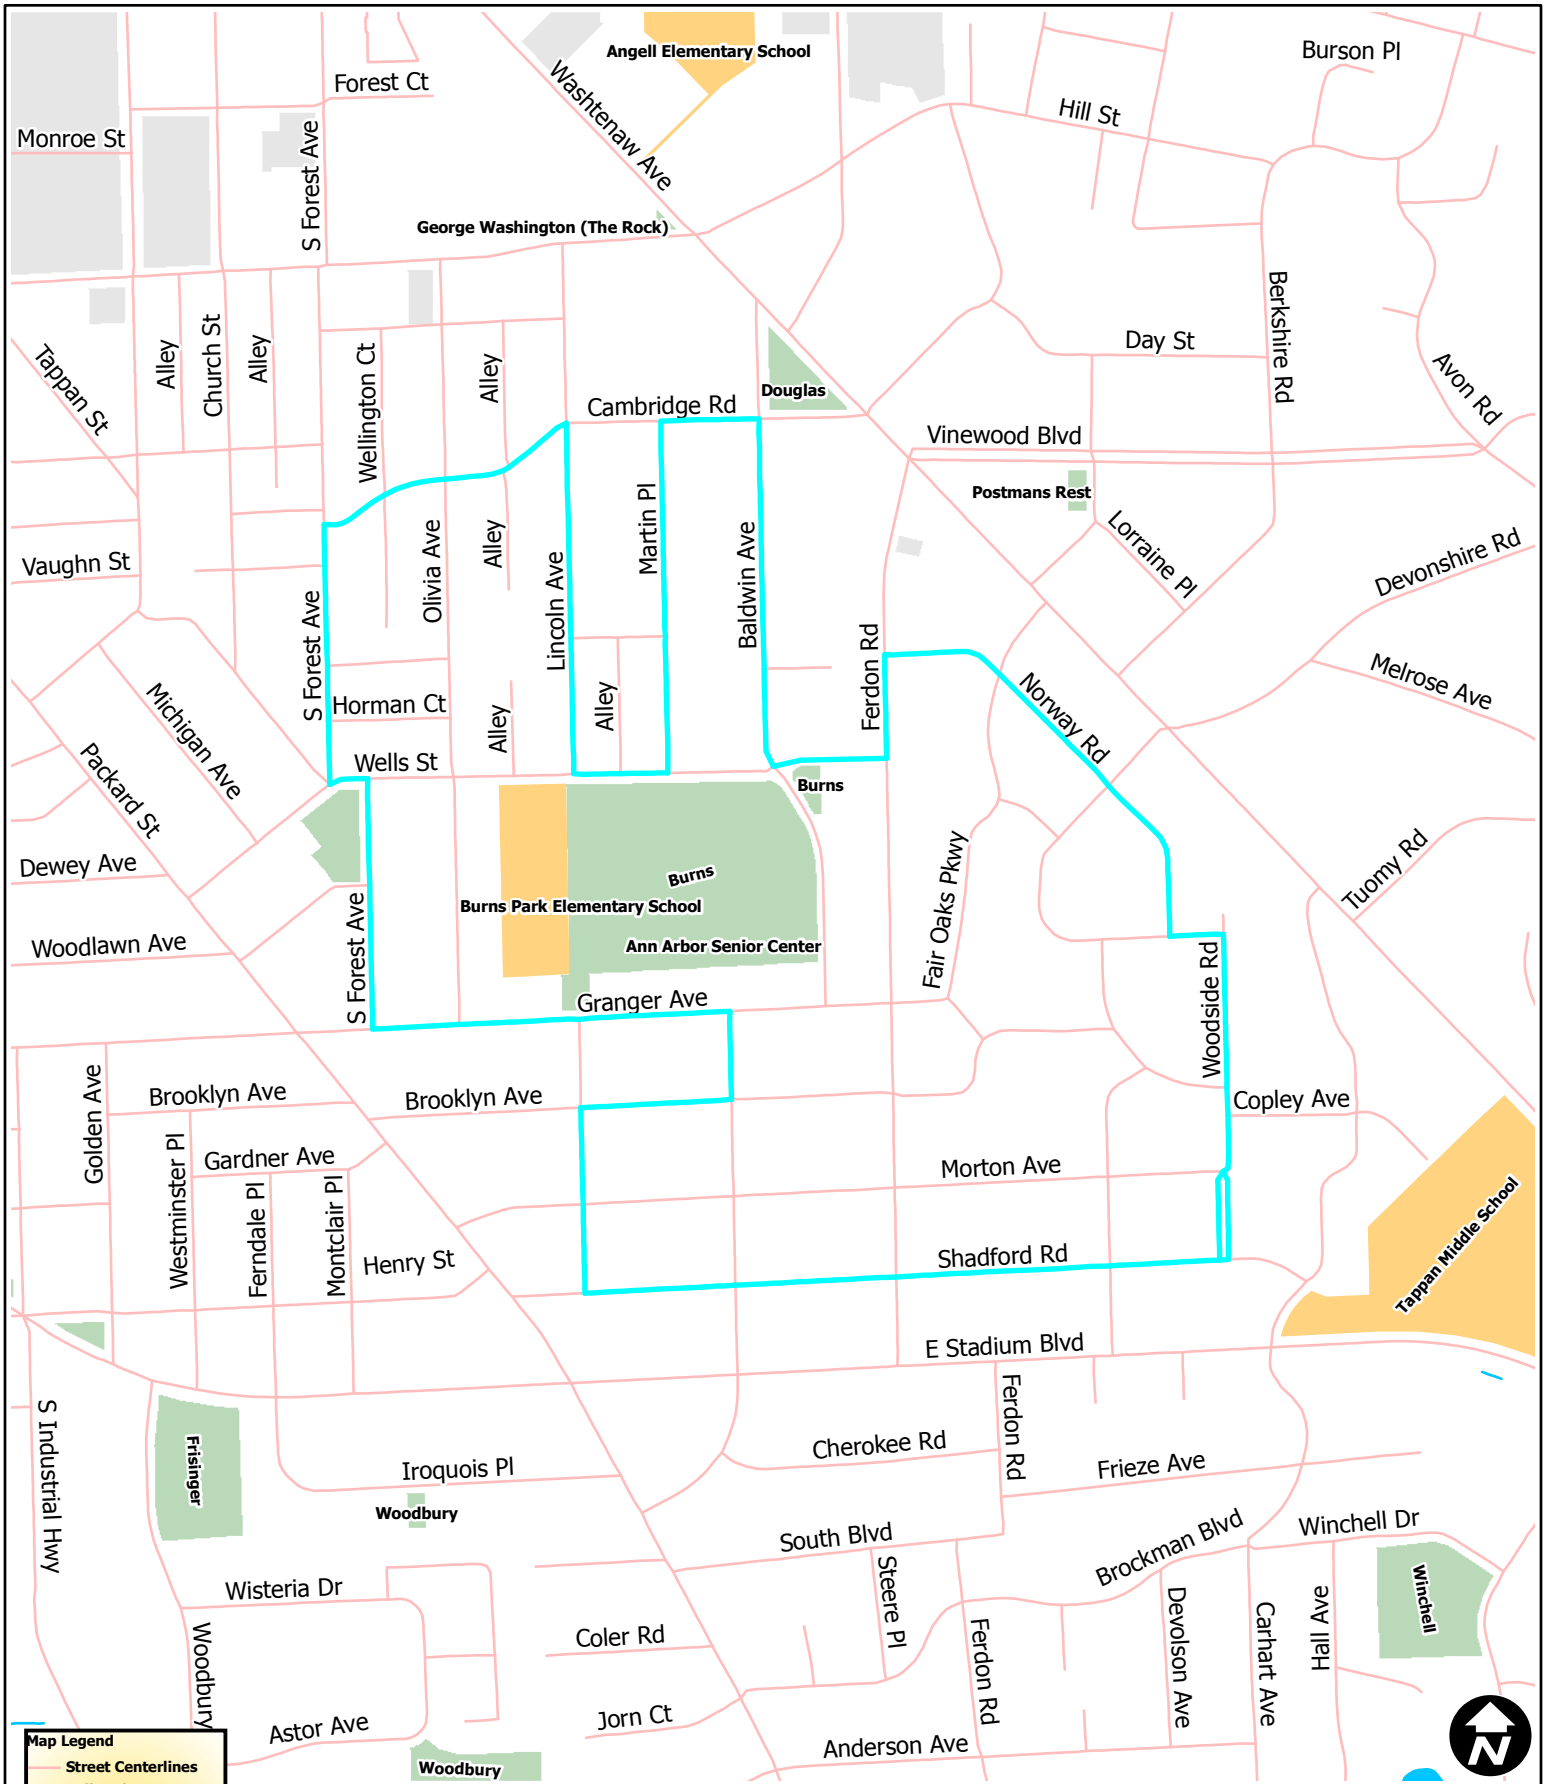

Burns Park Run

Map Legend

- Street Centerlines
- + Railroads
- Rivers and Streams
- Lakes and Ponds
- Schools
- Non City Open Spaces
- Parks
- University