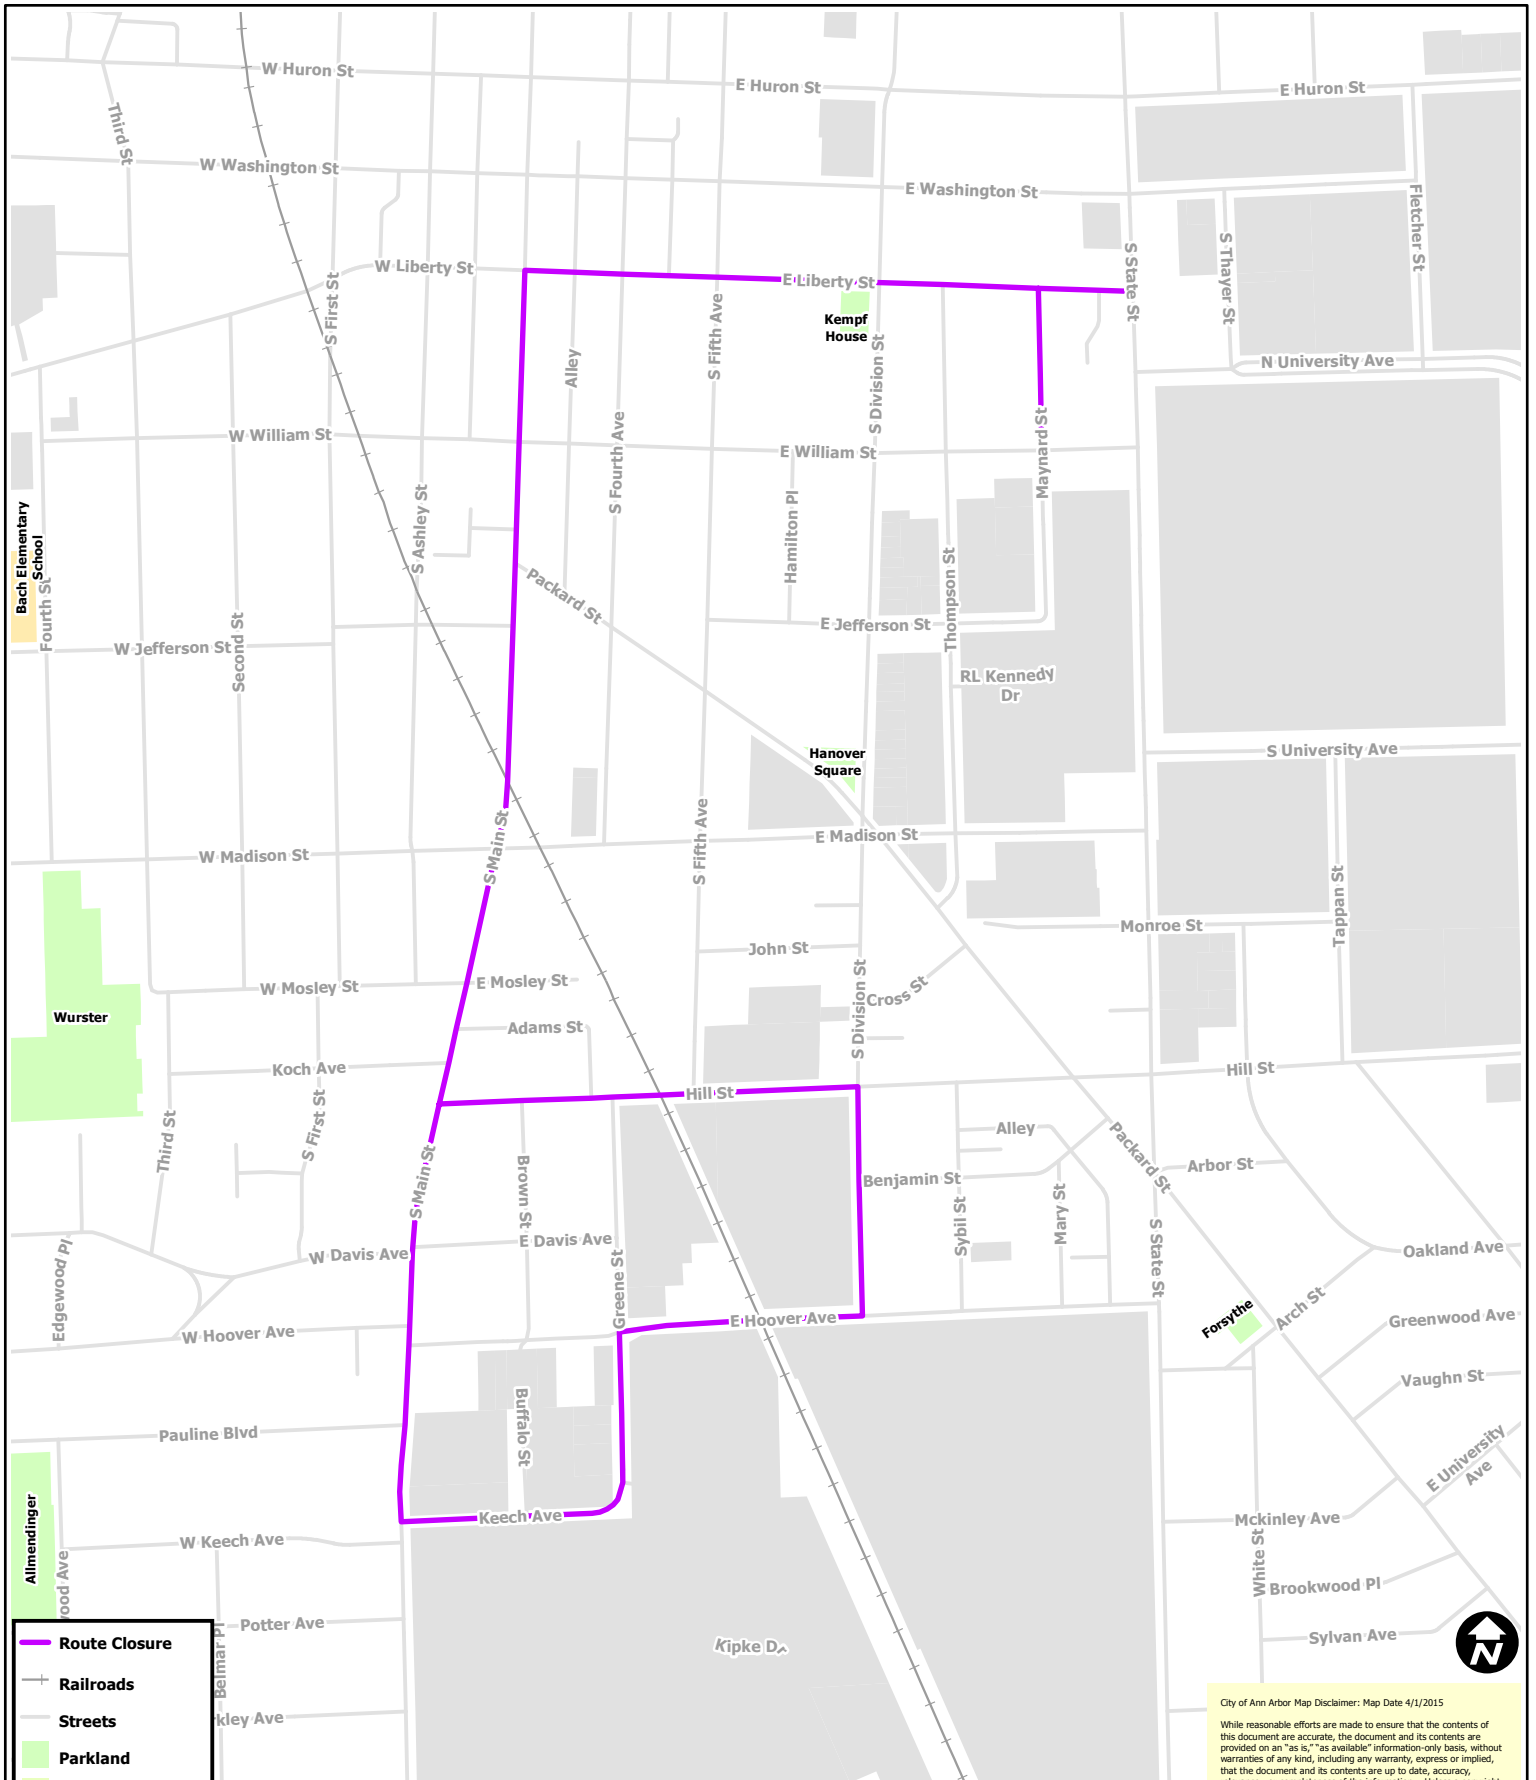

Ann Arbor Goddess 5K

- Route Closure
- Railroads
- Streets
- Parkland
- Other Open Space
- AAPS Schools
- University Land
- Huron River