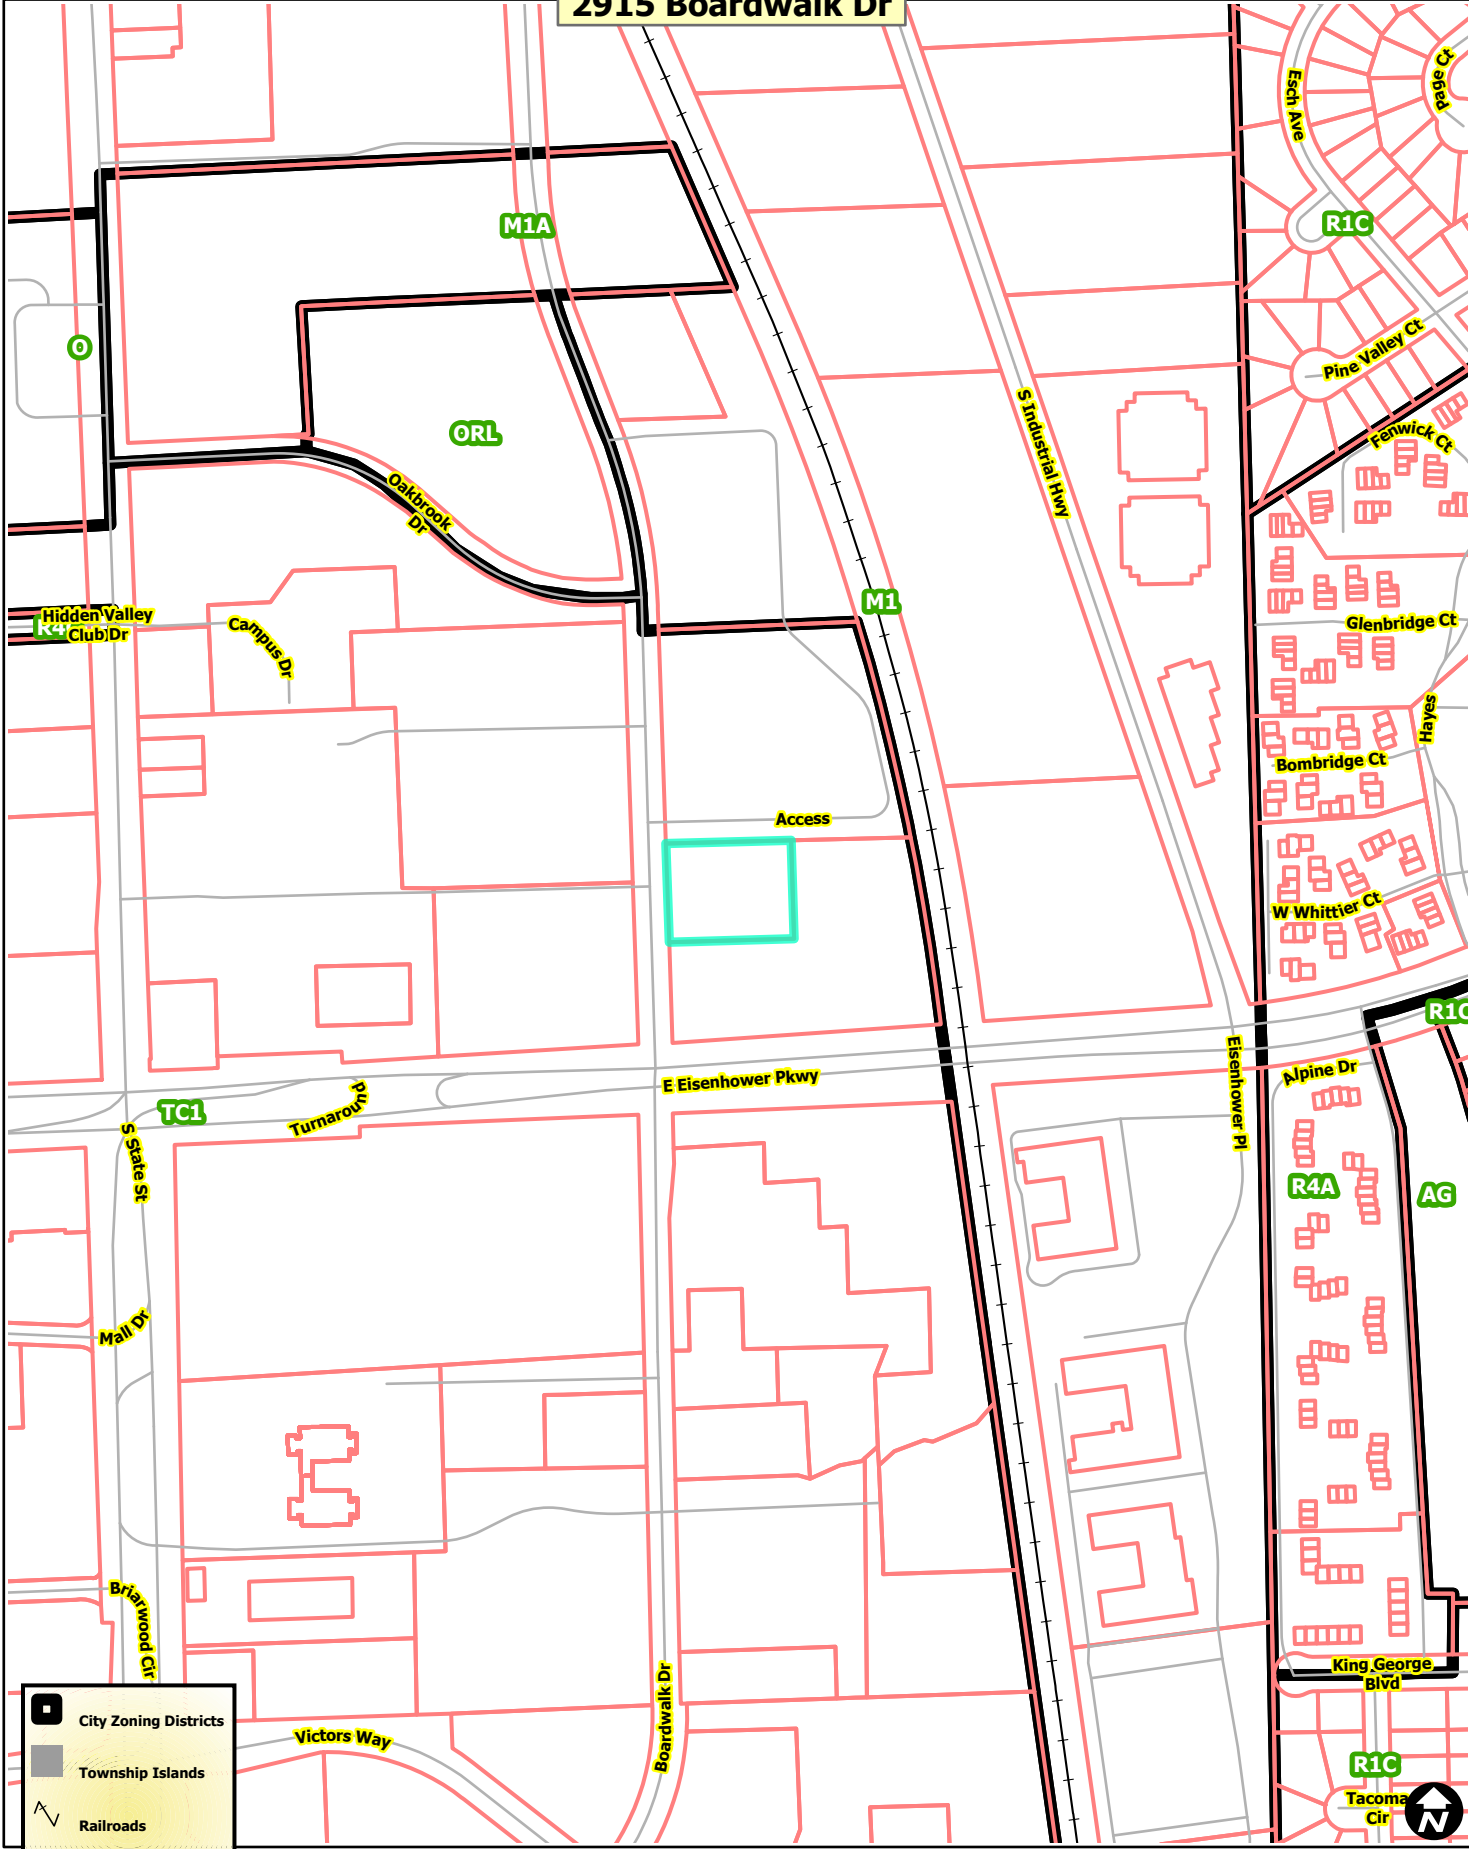

# 2915 Boardwalk Dr

- City Zoning Districts
- Township Islands
- Railroads
- Huron River
- Tax Parcels

Map date: 1/28/2025  
Any aerial imagery is circa 2024 unless otherwise noted  
Terms of use: [www.a2gov.org/terms](http://www.a2gov.org/terms)