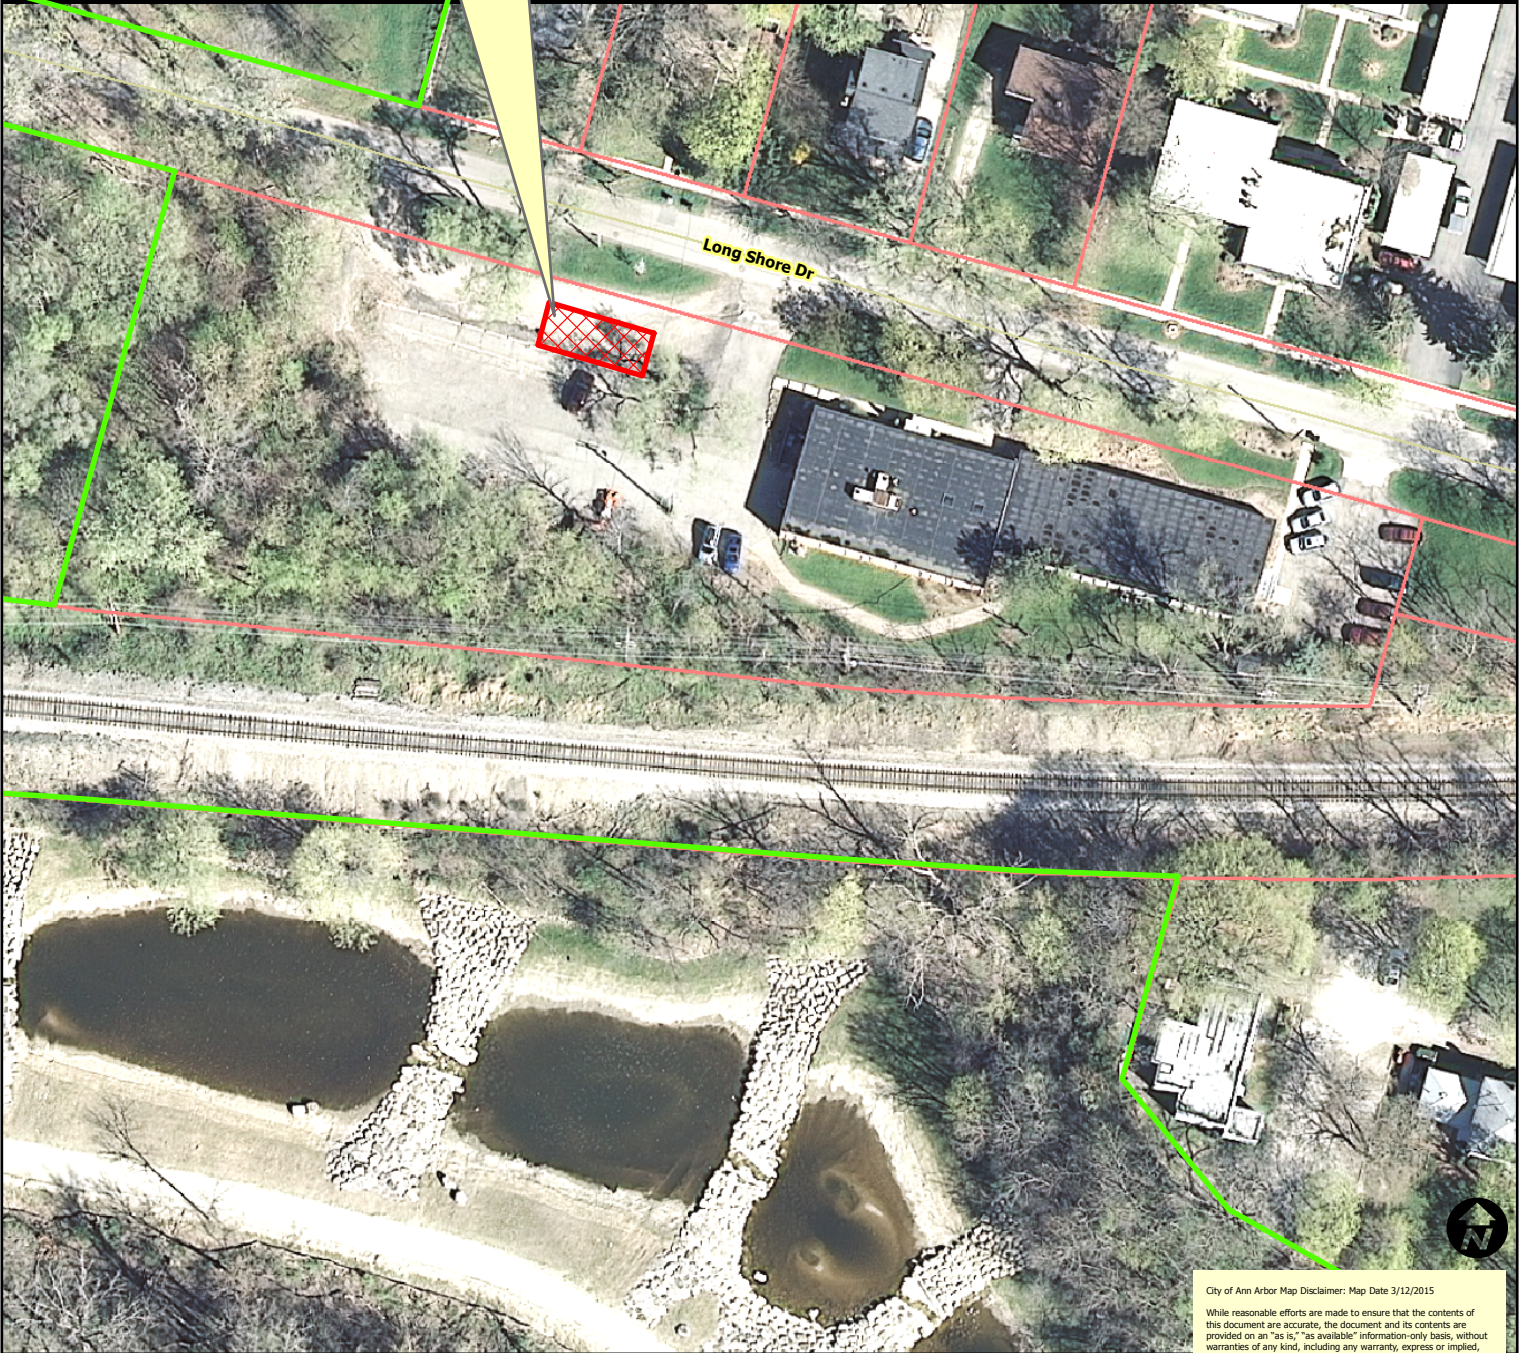

416 Long Shore Dr

**5 reserved
parking spots**

- City Parkland
- Railroads
- Parcels