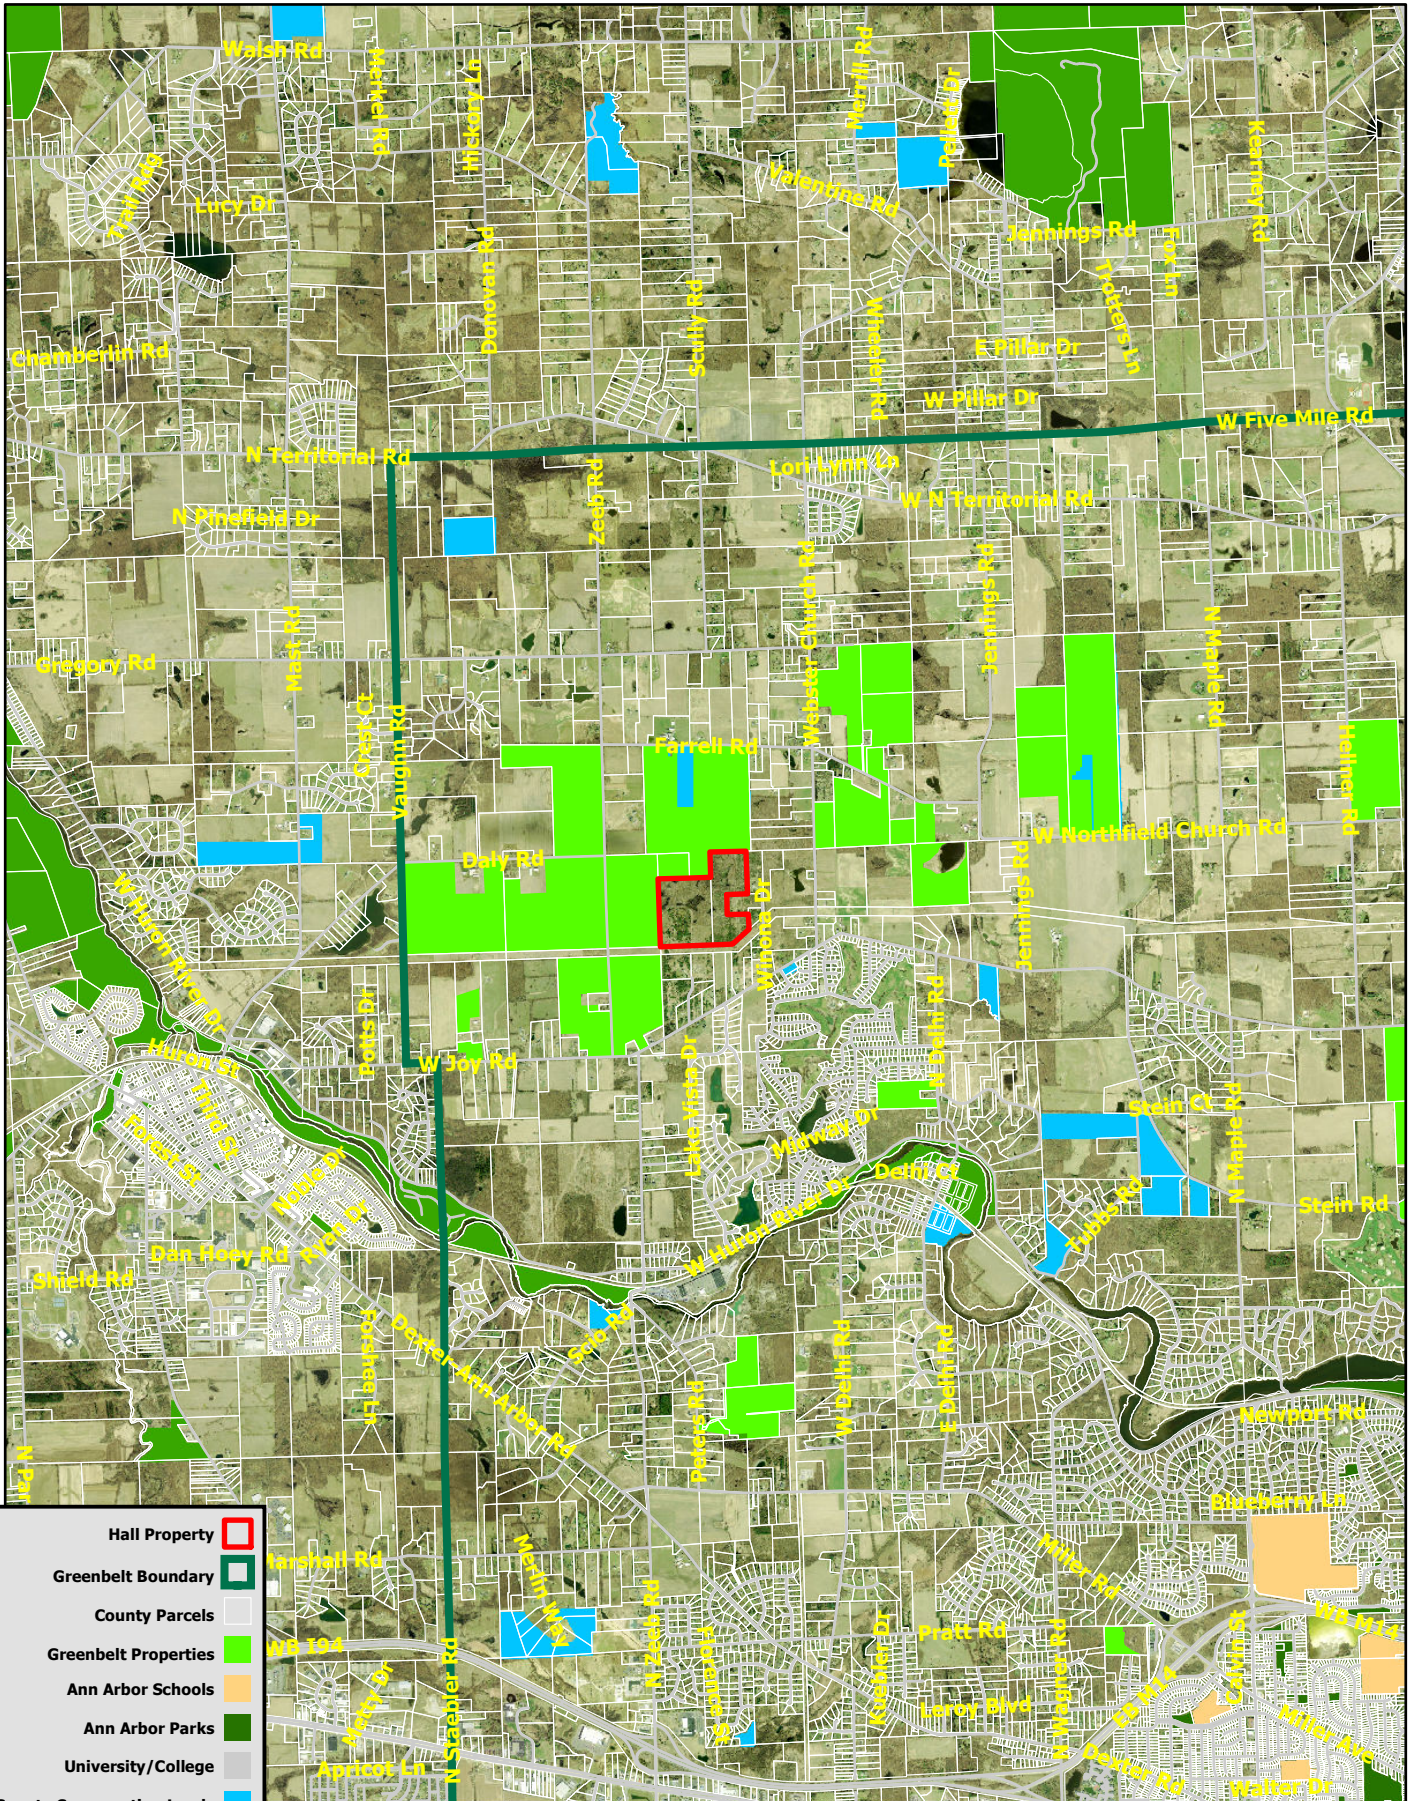

Owner: James Hall

Hall Property	
Greenbelt Boundary	
County Parcels	
Greenbelt Properties	
Ann Arbor Schools	
Ann Arbor Parks	
University/College	
County Conservation Lands	
County Parks/Preserves	