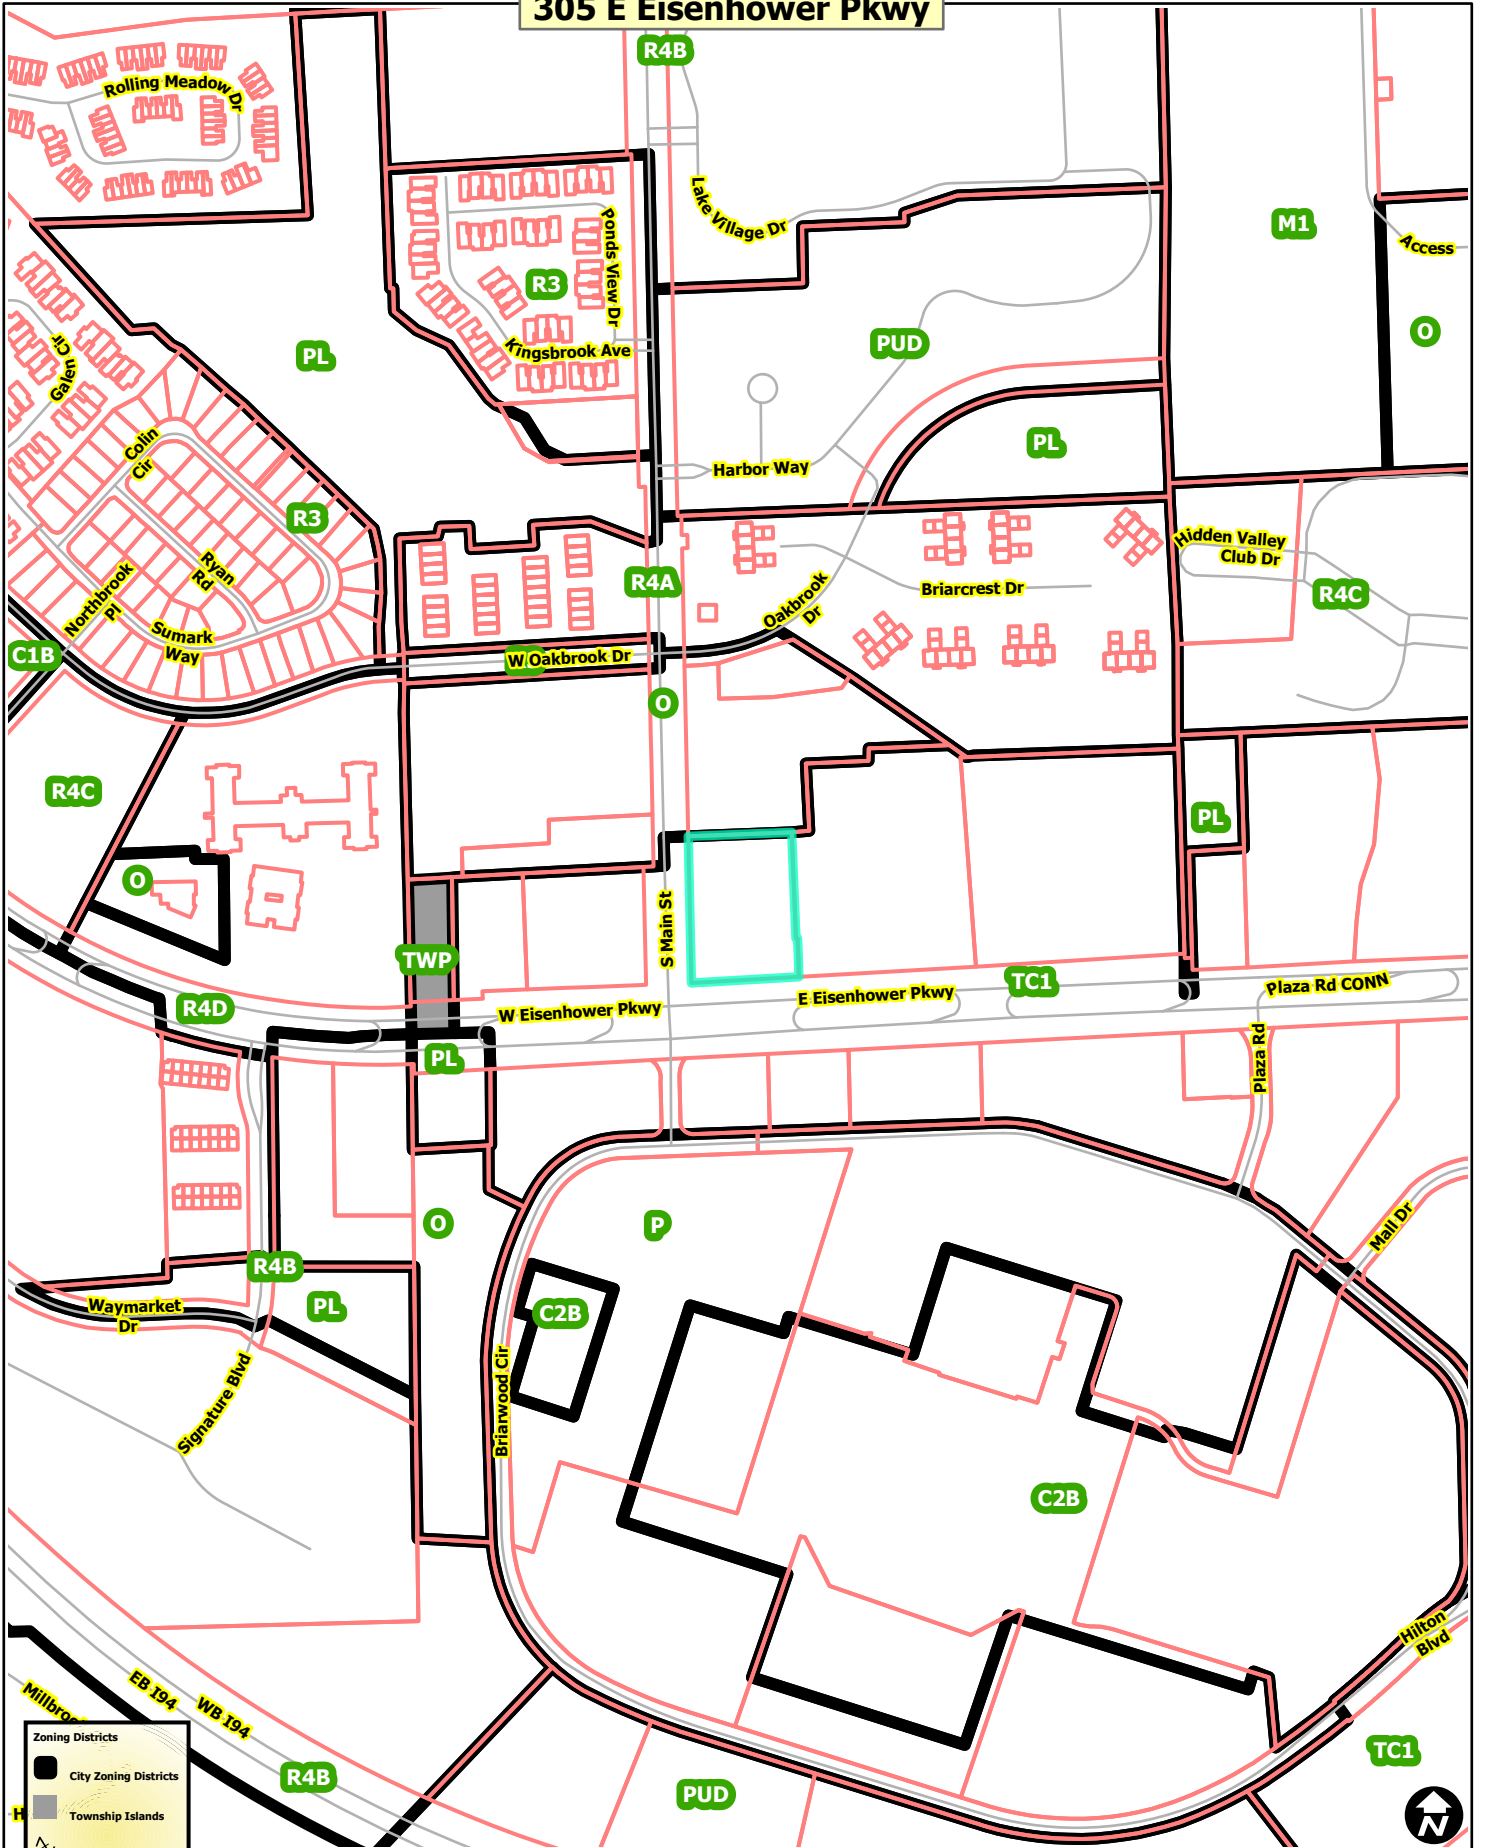

305 E Eisenhower Pkwy

Zoning Districts

- City Zoning Districts
- Township Islands
- Railroads
- Huron River
- Tax Parcels

Map date: 4/25/2024
 Any aerial imagery is circa 2023 unless otherwise noted
 Terms of use: www.a2gov.org/terms