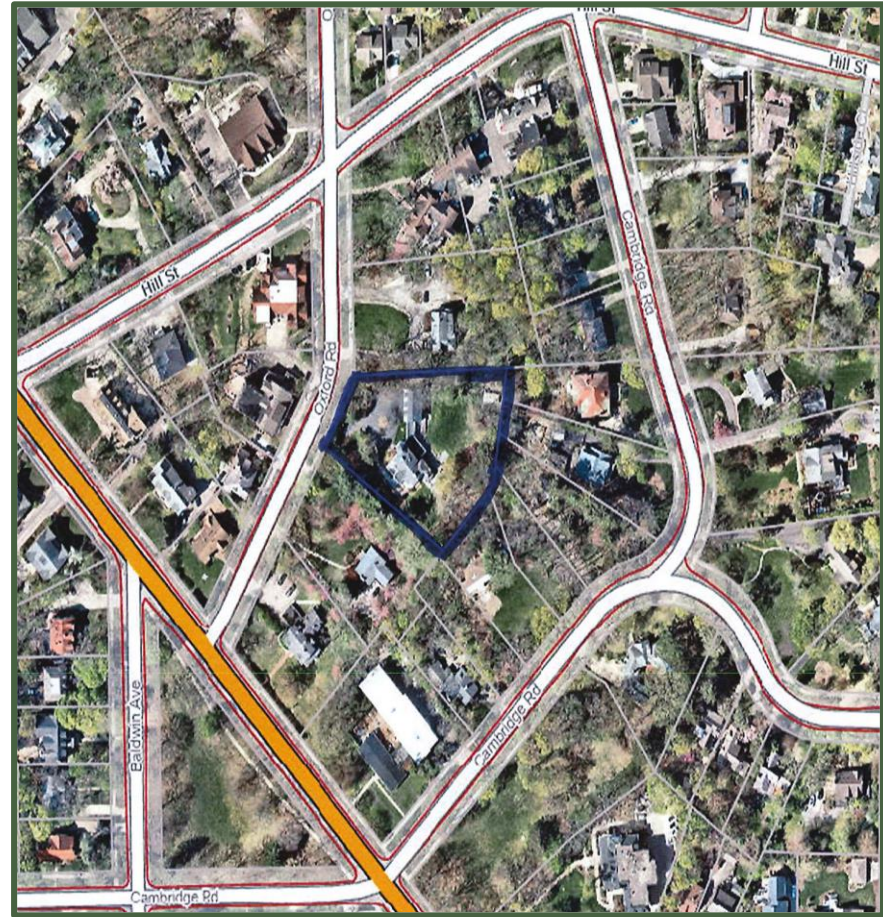

# 805 Oxford Rd

**Sigma Zeta Housing, LLC**

**April 7, 2026**

Ann Arbor Planning Commission Meeting

Applications for Approval of Site Plan and Special Exception Use

SEU25-0001

# Recent Aerial of Area

● Co-Op and Other Non-Profit Chapter Housing

● Fraternity

● Sorority

- 1830 Hill Street:** Alpha Phi – Theta Chapter (Sorority)
- 700 Oxford Rd:** Sigma Nu (Fraternity)
- 707 Oxford Rd:** Phi Gamma Delta (Fraternity)
- 725 Oxford Rd:** Theta Delta Chi (Fraternity)
- 800 Oxford Rd:** Sigma Alpha Mu (Fraternity)
- 805 Oxford Rd:** Proposed Sigma Zeta Housing LLC, Kappa Delta (Sorority)
- 902 Baldwin Ave:** Black Elk Cooperative (Co-op)
- 920 Baldwin Ave:** Sigma Phi Epsilon (Fraternity)
- 1601 Washtenaw Ave:** Lambda Chi (Fraternity)
- 1617 Washtenaw Ave:** Karl D. Gregory Cooperative House
- 1735 Washtenaw Ave:** Michigan Branch of Telluride Association
- 1811 Washtenaw Ave:** Sigma Kappa (Sorority)

# Side View Elevation

**01** NORTH SIDE VIEW  
EXTERIOR ELEVATION  
NORTH

# Side View Elevations

**02** SOUTH SIDE VIEW  
EXTERIOR ELEVATION  
SOUTH

Kappa Delta