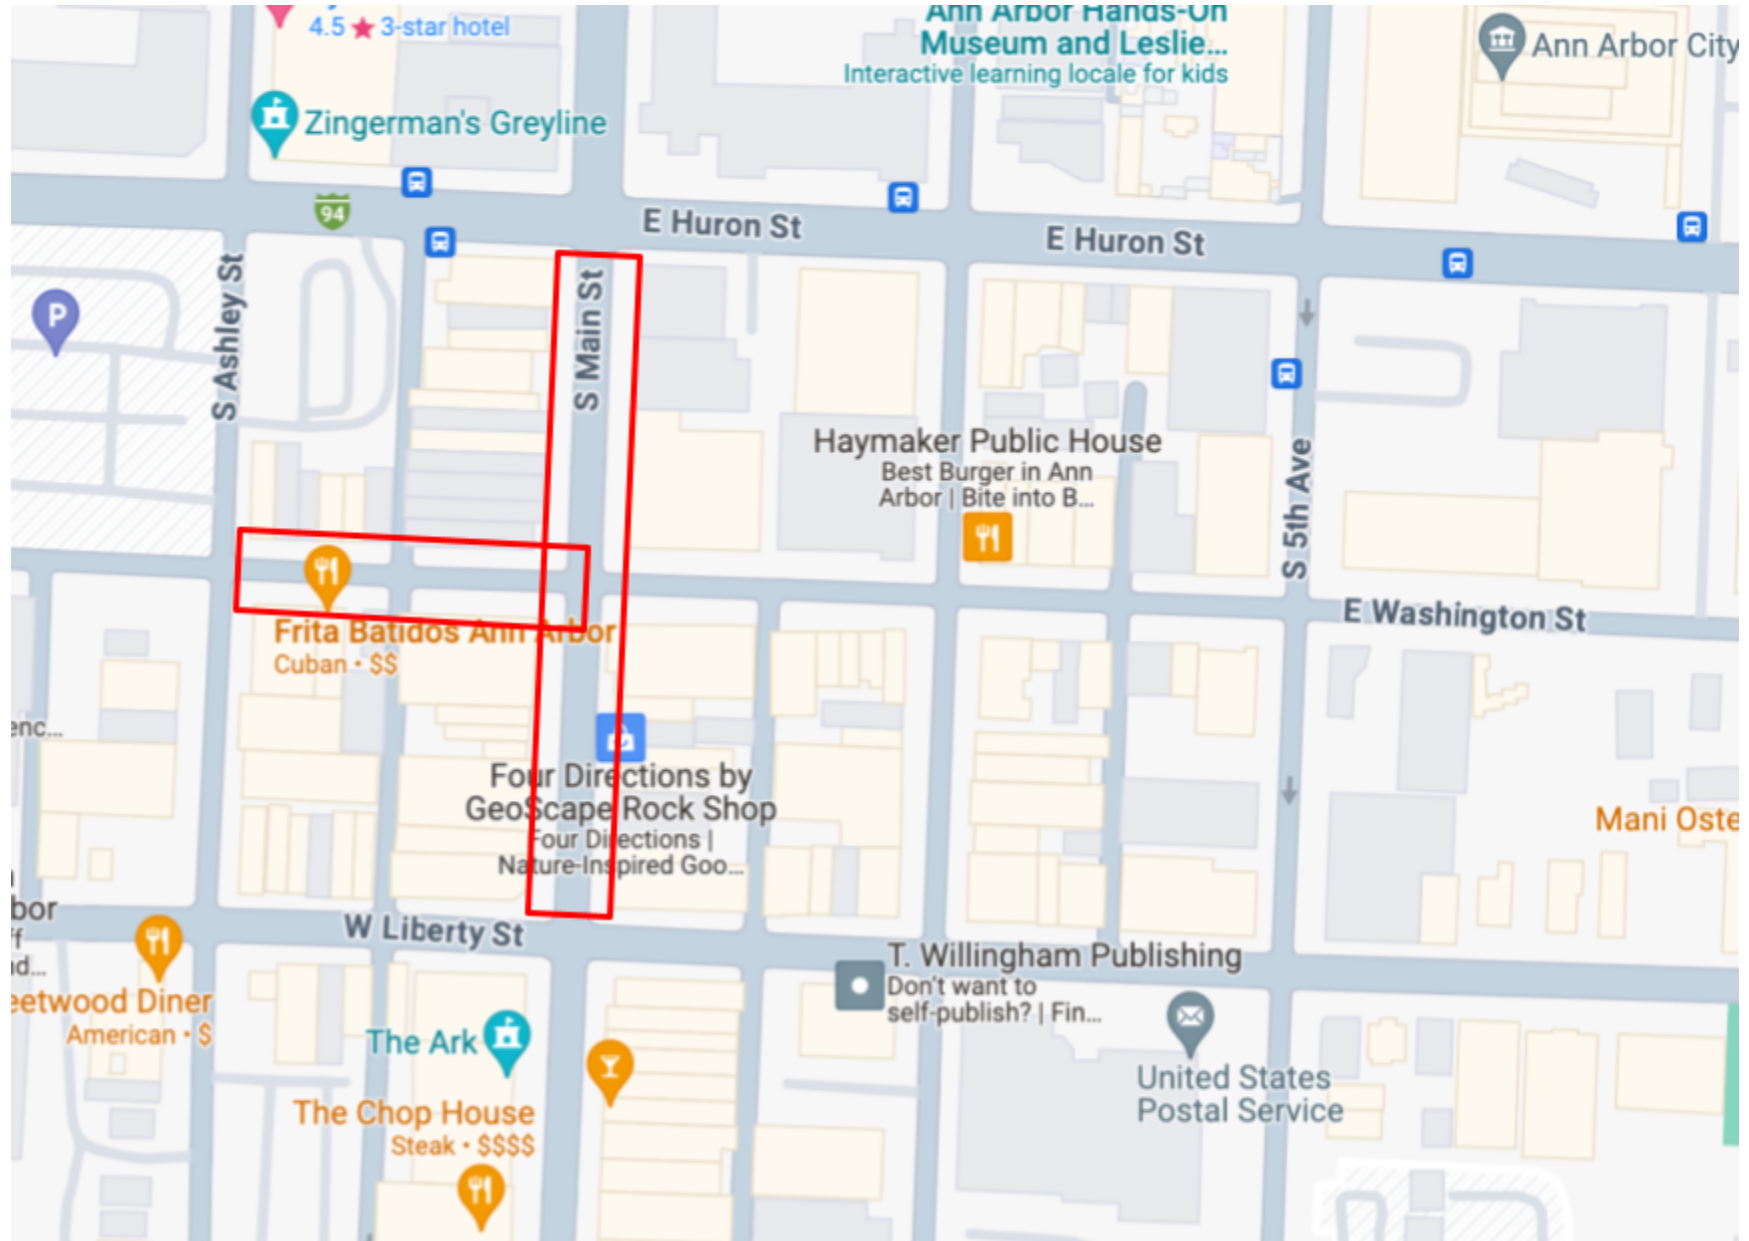

FoolMoon Event Map 2024 : E Washington from S Ashley to S Main and S Main from W Liberty to E Huron.

FoolMoon Event Map: Tent in front of Grizzly Peak TBD